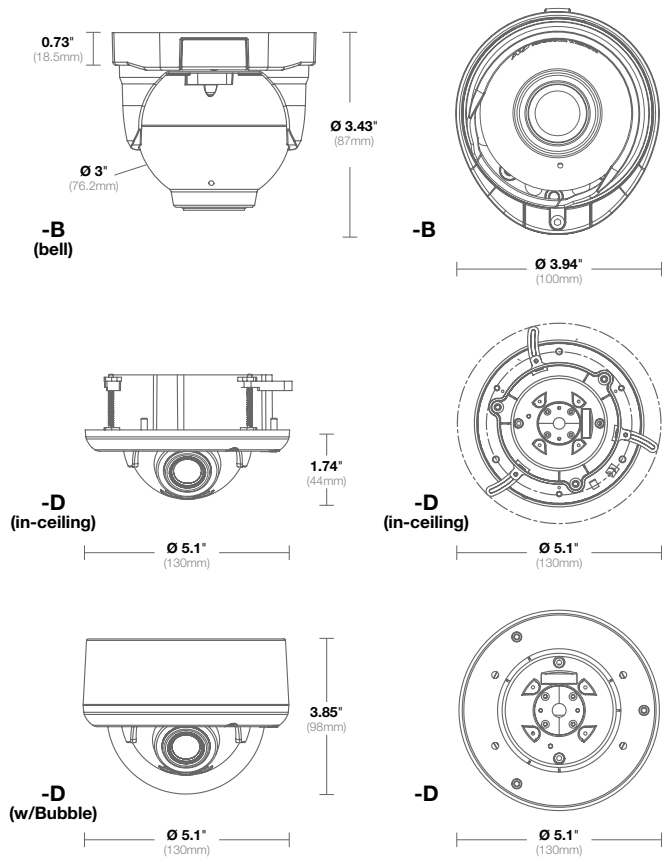

Mechanical

Casing	-B	Surface mount with die-cast aluminum housing	
	-D	Plastic surface/in-ceiling dome with acrylic bubble	
Gimbal		Easy 3-axis camera adjustment with 360° pan, 90° tilt and 360° z-axis	
Dimensions <i>(See Dimensions)</i>	-B (bell)	Ø 3.93" (100mm) x 3.24" H (87mm)	
	-D (in-ceiling)	Ø 5.1" (130mm) x 1.74" H (44mm)	
	-D (surface w/ bubble)	Ø 5.1" (130mm) x 3.85" H (98mm)	
Weight		Camera Unit	Packaged
	-B	1.15lbs (0.52kg)	1.65lbs (0.75kg)
	-D	1.15lbs (0.52kg)	1.7lbs (0.77kg)
Dome Color	Light Gray Dome		

Dimensions

See Next Page for Ordering Information