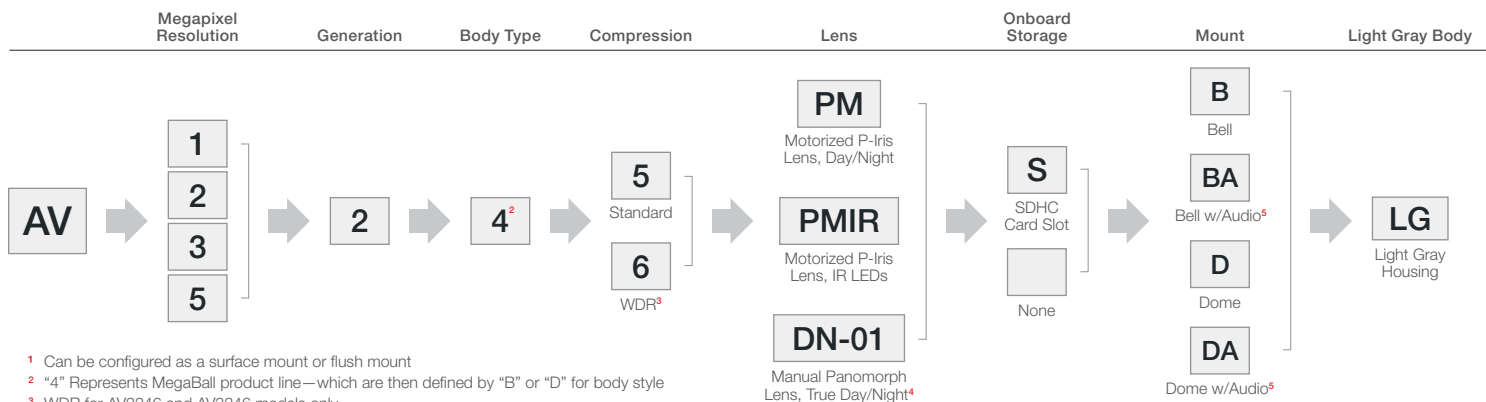

§ All scaled resolutions are available on all cameras that support scaling

See Next Page for Mechanical Specs

Mechanical

<b>Casing</b>	<b>-B</b>	Surface mount with die-cast aluminum housing	
	<b>-D</b>	Plastic surface/in-ceiling dome with acrylic bubble	
<b>Gimbal</b>		Easy 3-axis camera adjustment with 360° pan, 90° tilt and 360° z-axis	
<b>Dimensions</b> <i>(See Dimensions)</i>	<b>-B (bell)</b>	Ø 3.93" (100mm) x 3.24" H (87mm)	
	<b>-D (in-ceiling)</b>	Ø 5.1" (130mm) x 1.74" H (44mm)	
	<b>-D (surface w/ bubble)</b>	Ø 5.1" (130mm) x 3.85" H (98mm)	
<b>Weight</b>		<b>Camera Unit</b>	<b>Packaged</b>
	<b>-B</b>	1.15lbs (0.52kg)	1.65lbs (0.75kg)
	<b>-D</b>	1.15lbs (0.52kg)	1.7lbs (0.77kg)
<b>Dome Color</b>	Light Gray Dome		

### Model Specific Features

Model	Resolution	Frame Rate <sup>1</sup>	Features		
AV1245	1.2MP	37fps	-	-	STELLAR™
AV2245	1080p	30fps	-	Casino Mode™	-
AV2246	1080p	30fps	WDR	-	-
AV3245	3MP	21fps	-	-	Binning
AV3246	3MP	21fps	WDR	-	Binning
AV5245	5MP	14fps	-	-	Binning

### Build-to-Order Options

-A	Audio
-B	Bell Mount
-D	Dome or Recessed Dome Model
-LG	Light Gray Dome
PM	Remote Zoom, Remote Focus, P-iris, True Day/Night
PMIR	Wide Angle Lens w/ Remote Focus/Zoom, P-Iris, True Day/Night, IR LEDs
-S	SDHC Card Slot, Non-Integer Scaling
-01	Manual Panomorph Lens, True Day/Night

### Create Your Model (Example: AV5245PMIR-SBA-LG)

<sup>1</sup> Can be configured as a surface mount or flush mount  
<sup>2</sup> "4" Represents MegaBall product line—which are then defined by "B" or "D" for body style  
<sup>3</sup> WDR for AV2246 and AV3246 models only  
<sup>4</sup> Manual Panomorph Lens only available for 5MP models  
<sup>5</sup> Audio only available on some models  
<sup>+</sup> Maximum with H.264 compression