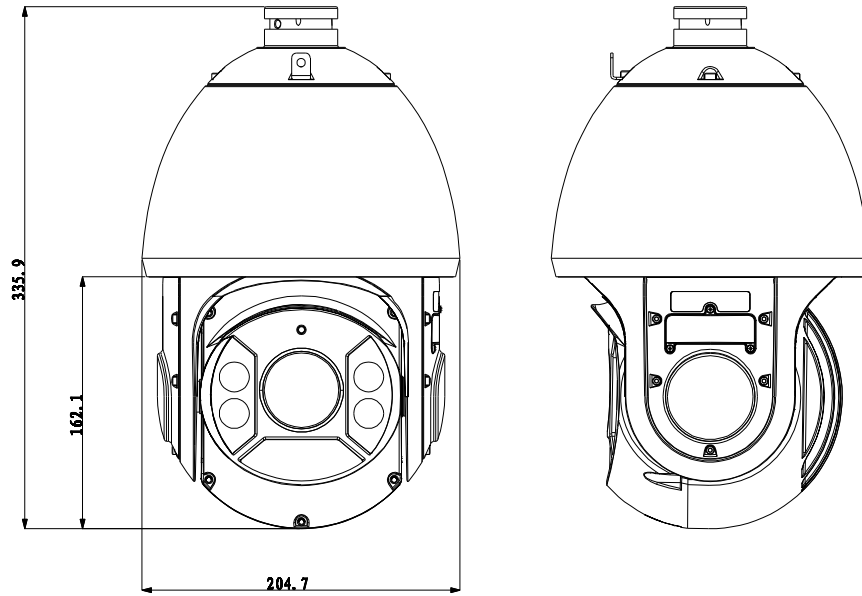

IPC-PD6C230T-W

2Megapixel Full HD 30x Network IR PTZ Dome Camera

Dimensions (mm)

Accessories

64FB	Power Supply

DH-PFB303W	DH-PFA111	PFA120	PFA150	PFA151

Winic Technologies USA Inc.

42 Central Avenue, Farmingdale, New York 11735

Tel: +631-396-0800

Fax: +631-396-0805

Email: sales@winictech.com

www.winictech.com

*Design and specifications are subject to change without notice.