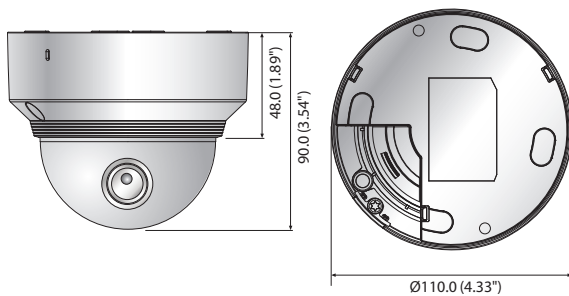

## Key Features

- Max. 2megapixel (1920 x 1080) resolution
- Built-in 2.4mm fixed lens
- Max. 60fps@all resolutions (H.265/H.264)
- H.265, H.264, MJPEG codec supported, Multiple streaming
- Day & Night (ICR), WDR (150dB), Defog
- Loitering, Directional detection, Fog detection, Audio detection, Digital auto tracking, Sound classification, Heatmap, People counting, Queue management, Tampering
- Motion detection, Handover
- SD/SDHC/SDXC memory slot (Max. 512GB), PoE / 12V DC
- Hallway view, WiseStream II support, IK08
- LDC support (Lens Distortion Correction)

## Dimensions

Unit : mm (inch)

<b>ENVIRONMENTAL</b>	
Operating Temperature / Humidity	-10°C ~ +55°C (+14°F ~ +131°F) / Less than 90% RH
Storage Temperature / Humidity	-50°C ~ +60°C (-58°F ~ +140°F) / Less than 90% RH
Vandal Resistance	IK08
<b>ELECTRICAL</b>	
Input Voltage / Current	12V DC ±10%, PoE (IEEE802.3af)
Power Consumption	Max. 5.5W (12VDC), Max. 6W (PoE)
<b>MECHANICAL</b>	
Color / Material	Ivory / Metal
Dimensions (WxH)	Ø110.0 x 90.0mm (Ø4.33" x 3.54")
Weight	365g (0.80lb)