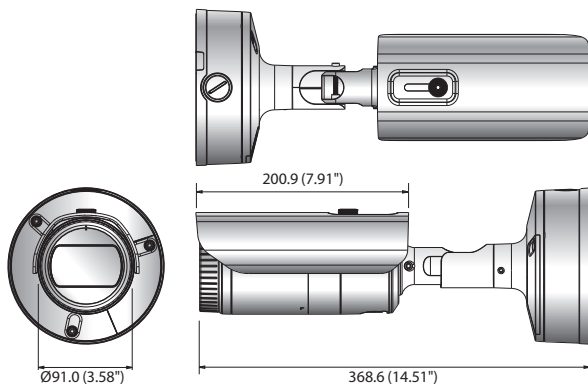

Dimensions

Unit : mm (inch)

Accessories (Optional)

XNO-6080R