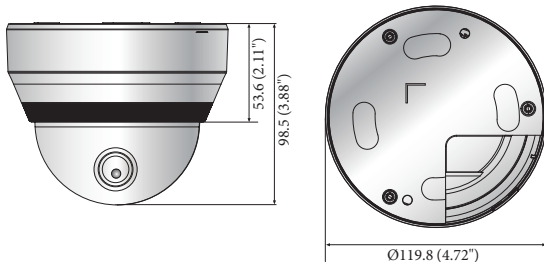

## Dimensions

Unit : mm (inch)

	HCD-6080RN	HCD-6080RP
<b>VIDEO</b>		
Imaging Device	1/2.8" 2M CMOS	
Total Pixels	2,000(H) x 1,121(V) 2.24M pixels	
Effective Pixels	1,984(H) x 1,105(V) 2.19M pixels	
Scanning System	Progressive Scan	
Min. Illumination	Color : 0.11Lux (F1.4) B/W : 0Lux(IR LED on)	
S / N Ratio	52dB (AGC off, Weight on)	
Video Output	BNC(AHD / TVI / CVI / CVBS Selectable) DIP connector type(for installation)	
Resolution	1920 x 1080	
Max. Framerate	30fps @1080p, 30fps@ 720p	
<b>PAN / TILT / ROTATE</b>		
Pan / Tilt / Rotate Range	0° ~ 350° / 0° ~ 67° / 0° ~ 355°	
<b>LENS TYPE</b>		
Focal Length (Zoom Ratio)	2.8 ~ 12mm (4.3x) motorized varifocal	
Max. Aperture Ratio	F1.4	
Angular Field of View	H : 103.8°(Wide) ~ 32.4°(Tele) / V : 53.7°(Wide) ~ 18.4°(Tele) D : 121.9°(Wide) ~ 37.1°(Tele)	
Min. Object Distance	0.5m (1.64ft)	
Focus Control	Simple focus(Motorized V/F) / Manual	
Lens Type	DC Auto Iris	
Mount Type	Board-in type	
<b>OPERATIONAL</b>		
Viewable length	20m (65.62ft)	
On Screen Display	Multi-language Support(16) English, Japanese, Spanish, French, Portuguese, Korean, German, Italian, Russian, Polish, Czech, Romanian, Serbian, Swedish, Danish, Turkish	
Camera Title	Off / On (Displayed 15 characters)	
Day & Night	Auto (ICR) / Color / B/W	
Backlight Compensation	Off / User BLC / HLC	
Wide Dynamic Range	120dB	
Digital Noise Reduction	SSNRIV ( Off / On )	
Defog	AUTO / MANUAL / OFF	
Motion Detection	Off / On(4 zones)	
Privacy Masking	Off / On (4zones rectangle)	
Gain Control	Off / Low / Middle / High / Very High	
White Balance	ATW / Outdoor / Indoor / Manual / AWC (1,800K° ~ 10,500K°)	
Electronic Shutter Speed	1sec~ 1/12,000sec	
Reverse	Off / H-Rev / V-Rev / HV-Rev	
Profile	Basic, Day & Night, Backlight, ITS, Indoor, User	
Alarm	(MD) output 1	
Remote Control Interface	Coaxial	
Protocol	NTSC/PAL : Pelco-C (Coaxitron) AHD : ACP(AHD Coax Protocol)	
Video Transmission Distance	500m(5C2V Coaxial Cable)	
<b>ENVIRONMENTAL</b>		
Operating Temperature / Humidity	-10°C ~ +55°C (+14°F ~ +131°F) / Less than 90% RH	
<b>ELECTRICAL</b>		
Input Voltage / Current	Dual ( 24VAC±10% & 12VDC±10% )	
Power Consumption	6W	
<b>MECHANICAL</b>		
Color / Material	Ivory / Plastic	
Dimensions (WxH)	Ø119.8 x 98.5mm (4.72" x 3.88")	
Weight	500g	