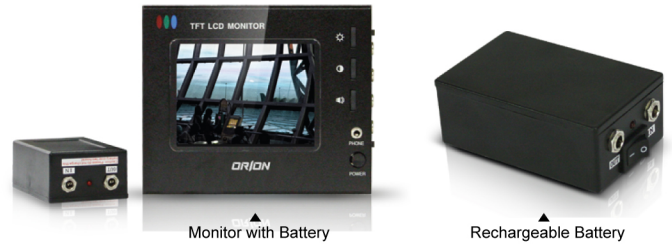

ACCESSORIES

◀ Optional Metal Sun Shade and Base Stand Kit