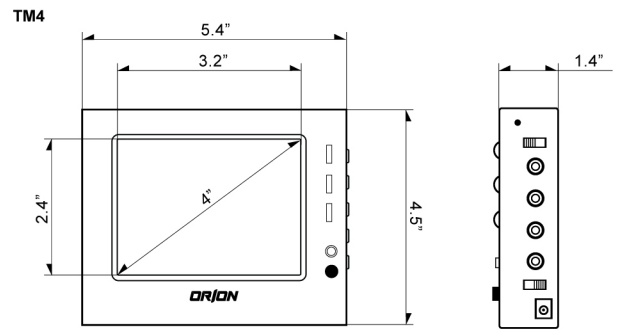

Power Saving **ON/OFF Battery Switch**

SPECIAL FEATURES

- 480 x 234 Pixel Maximum Resolution
- 0.171 x 0.264mm Pixel Pitch
- Left and Right Reverse Image
- Protective Case, Neck Strap and Wrist Holder
- 2 Video In, 1 Video Out, 1 Audio In & Out
- AC Adapter, Battery and Charger
- RCA to BNC Adapter
- Hanging or Waist and Incline Supporter

SPECIFICATIONS

		TM4
Display	Screen Size	4 Inch
	Max. Resolution	480 x 234 pixel
	Pixel Pitch	0.171 x 0.264mm
	Active Area	82.1(W) x 61.8(H) mm
	Brightness	250cd/m²
	Contrast Ratio	150 : 1
	Pixel Type	Color TFT LCD
	Viewing Angle (H/V)	90° / 90°
Video System	Display Color	Full Color
	Video System	NTSC / PAL
Interface	Input Interface	2 x Video Input (RCA Type)
		1 x Video Output (RCA Type)
		1 x Audio Input (RCA Type)
		1 x Audio Output (Jack Type)
Audio	Built-in Speakers	N/A
Features	Special Features	Left and Right Reverse Image
	Power Saving	Low Power Consumption Batter On / Off Switch
Dimension	Outline Dimension (W x H x D)	5.5" x 4.5" x 1.4"
	Net. Weight	0.68Kg (1.5lbs)
	Gross Weight (Package)	1.36Kg (3lbs)
Cabinet	Material / Color	Metal / Black
Warranty	Part / Labor	1year / 1year
	Consumption: < On	< 5W
Power	Electrical Ratings	AC110 ~ 220V to 12V DC power supply
		DC12V / 340mA
Working Function	Hanging or waist	
	Incline supporter	
Accessories	Package Contents	1 x rechargeable battery
		1 x carry bag
		1 x adapter
		1 x power cord
		1 x carry belt, 1 x waist belt
		3 x RCA to BNC connector

DIMENSIONS