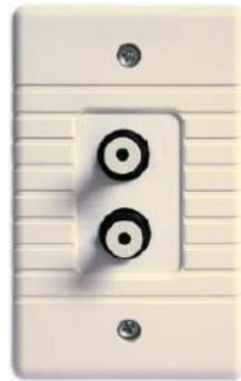

Model **JK300/2** Shown

Features

- Easy installation
- Simple, reliable operation
- Mounted on flame-retardant (UL® 94V-0) plastic faceplate

Specifications

Dimensions:	Height: 4.50" (114mm) Width: 2.75" (70mm) Depth: 1.50" (38mm) inside wall Projects: 0.25" (6.5mm) from mounting surface
Construction:	Reliable components mounted on a flame-retardant (UL® 94V-0) plastic faceplate
Connections:	Wire lead pigtails
Housing:	Single gang ring IH357 (or single gang ring and double gang box, IH358), or exact equal.

42 Central Drive • Farmingdale • NY • 11735-1202 • Phone: (631) 777-5500 • Fax: (631) 777-5599
TOLL-FREE: (800) 666-4800 • Web: AlphaCommunications.com • Email: info@alphacommunications.com

Copyright© 1998-2014 Alpha Communications® - All Rights Reserved.

Due to continuous product improvement, all colors, sizes, materials, finishes and specifications are subject to change without notice. [Next (APS454) >](#)