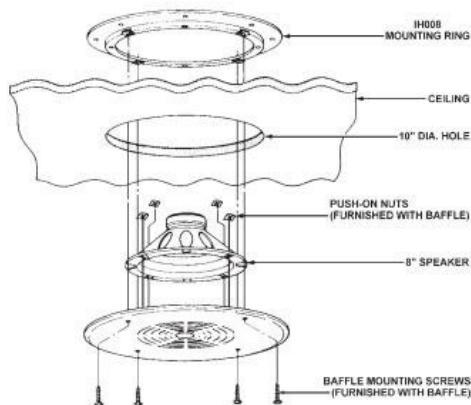

RB8S / RB8ST Ceiling Speaker (8 inch)

RB8S / RB8ST Ceiling Speaker

Ceiling Speaker Assembly

RB8S / RB8ST Ceiling Speakers

The Alpha Communications® **RB8S** speaker is a cost effective ceiling speaker and baffle (grille) combination. The model **RB8S** features a high-quality 8 ohm public address and background music speaker, with excellent voice and music response. The **RB8ST** is the same as the model **RB8S**, but also includes a built-in (dual voltage) 25 volt/70 volt line transformer.

The **RB8S** series speaker is designed to be installed easily, into a standard suspended (hung) ceiling or sheet-rocked ceiling.

Features

- Large 12.5" diameter covers irregular cut holes
- White, non-glare finish blends with ceiling materials
- Easy-on studs for attaching speaker to baffle in seconds
- Baffle (grille) manufactured of U.V. stabilized, high-impact polystyrene thermoplastic
- Paintable and non-corroding baffle (grille)
- Matching white-head screws and push-on nuts furnished
- High quality 8 inch diameter (round), 8 ohm voice and music speaker
- 1 year limited factory warranty
- Very competitively priced

Options / Components

Model IH008:	Flush mounting ring (plastic). (1) required for each RB8S and/or RB8ST speaker.
Model PH8-1:	Protective enclosure (optional). Protects speaker from dust and ceiling residue and helps to project sound from speaker.
Model TB8X:	Tee-Bar ceiling tile support bridge (optional). Use for weak or flimsy ceiling or ceiling tiles. Helps distribute weight of speaker over a larger area. Used for safety mounting of speakers. Fits into ceiling tile metal grid.
Model RB8S45:	Same as RB8S but with 45 ohm speaker.
Model RB8SV:	Same as RB8S but with built-in rotary volume control.
Model RB8STV:	Same as RB8ST but with built-in rotary volume control.