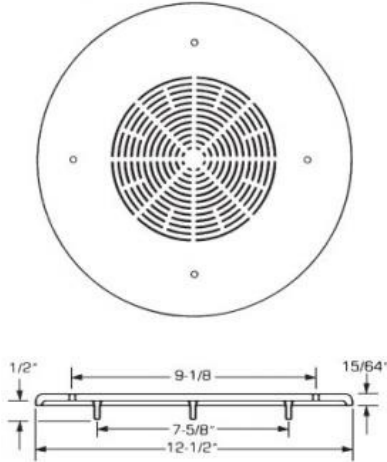

RB8S / RB8ST Ceiling Speaker (8 inch)

RB8S / RB8ST Ceiling Speaker

Ceiling Speaker Assembly

RB8S / RB8ST Ceiling Speakers

The Alpha Communications® **RB8S** speaker is a cost effective ceiling speaker and baffle (grille) combination. The model **RB8S** features a high-quality 8 ohm public address and background music speaker, with excellent voice and music response. The **RB8ST** is the same as the model **RB8S**, but also includes a built-in (dual voltage) 25 volt/70 volt line transformer.

The **RB8S** series speaker is designed to be installed easily, into a standard suspended (hung) ceiling or sheet-rocked ceiling.

Features

- Large 12.5" diameter covers irregular cut holes
- White, non-glare finish blends with ceiling materials
- Easy-on studs for attaching speaker to baffle in seconds
- Baffle (grille) manufactured of U.V. stabilized, high-impact polystyrene thermoplastic
- Paintable and non-corroding baffle (grille)
- Matching white-head screws and push-on nuts furnished
- High quality 8 inch diameter (round), 8 ohm voice and music speaker
- 1 year limited factory warranty
- Very competitively priced