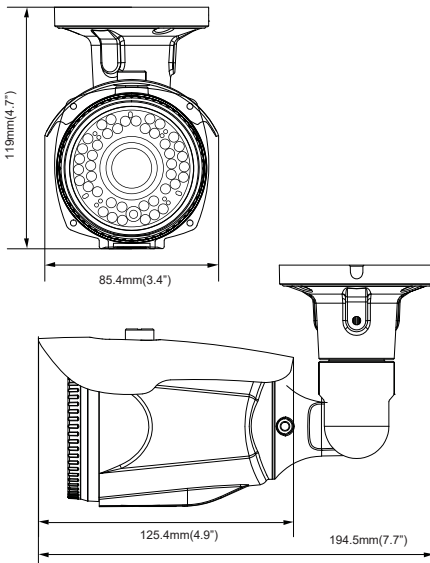

AVC-BTS91AVT

1080P HD-TVI IR MOTORIZED BULLET CAMERA

HD-TVI
CAMERA

FUNCTION

- TVI SOLUTION
- 1/2.9" 2.4Megapixel CMOS Image Sensor
- FULL HD 1080P
- 2.8~12mm MP MOTORIZED AUTO-FOCUS LENS (ICR)
- 42 IR LEDs (110ft*)
- 0.2Lux (F1.2)
- ICR FILTER CHANGE FUNCTION
- ANTI IR SATURATION
- DC 12V (±10%)
- WEATHERPROOF IP67
- ALSO AVAILABLE IN WHITE: AVC-BTS91AVT-W

DIMENSION

* Unit : mm (Inch)

SPECIFICATION

DESCRIPTION	NTSC	PAL
IMAGE SENSOR	1/2.9" 2.4MEGAPIXEL SONY EXMOR CMOS	
EFFECTIVE PIXEL	1920 (H) × 1080 (V) = 2.4M	
SCANNING SYSTEM	PROGRESSIVE	
SYNCHRONIZATION	INTERNAL	
HORIZONTAL RESOLUTION	1080P HD	
VIDEO OUTPUT	HD-TVI, CVBS	
S/N (Y SIGNAL)	MORE THAN 52dB	
MIN. ILLUMINATION	0.02Lux (SENS-UPx32)	
IRIS ADJUSTMENT	ALC / ELC	
LENS	2.8-12mm MP MOTORIZED AUTO-FOCUS LENS (ICR)	
ELECTRONIC SHUTTER	AUTO (1/30~1/60,000)	AUTO (1/25~1/60,000) FLK
OSD LANGUAGE	ENG / CHN / CHN[S] / JPN / KOR	
BACKLIGHT COMPENSATION	OFF / HLC / BLC / WDR	
DAY & NIGHT	COLOR / BW / EXTERN / AUTO	
WDR	OFF / LOW / MIDDLE / HIGH	
AUTO GAIN CONTROL	LEVEL (0~20) ADJUSTMENT	
WHITE BALANCE	AUTO / AUTODEXT / PRESET / MANUAL	
PRIVACY MASKING	ON / OFF (PROGRAMMABLE 16 ZONES)	
DNR	OFF / LOW / MIDDLE / HIGH	
SMART IR (ANTI-SAT)	ANTI-SET (0~20) ADJUSTMENT	
LSC	ON / OFF	
GAMMA	0.45 / 0.5 / 0.55 / 0.6 / 0.65	
DEFOG	ON / OFF	
DIGITAL ZOOM	ON / OFF (X1 ~ X8.0)	
DEAD PIXEL COMPENSATION	LIVE DPC / DPC SET	
SENS-UP	OFF / X2~X32	
MOTION	4 AREA	
DIGITAL EFFECT	OFF / V-FLIP / MIRROR / ROTATE	
COMMUNICATION	UTC	
IR LED	42 PCS (110ft. *)	
INPUT VOLTAGE	DC 12V (±10%)	
POWER CONSUMPTION	DC IR OFF : 200mA (MAX) / DC IR ON : 550mA (MAX) AC IR OFF : 190mA (MAX) / AC IR ON : 370mA (MAX)	
OPERATING TEMP. / HUM.	-4°F ~ 140°F / MAX 90% RH	
STORAGE TEMP. / HUM.	-20°C ~ +60°C / MAX 90% RH	