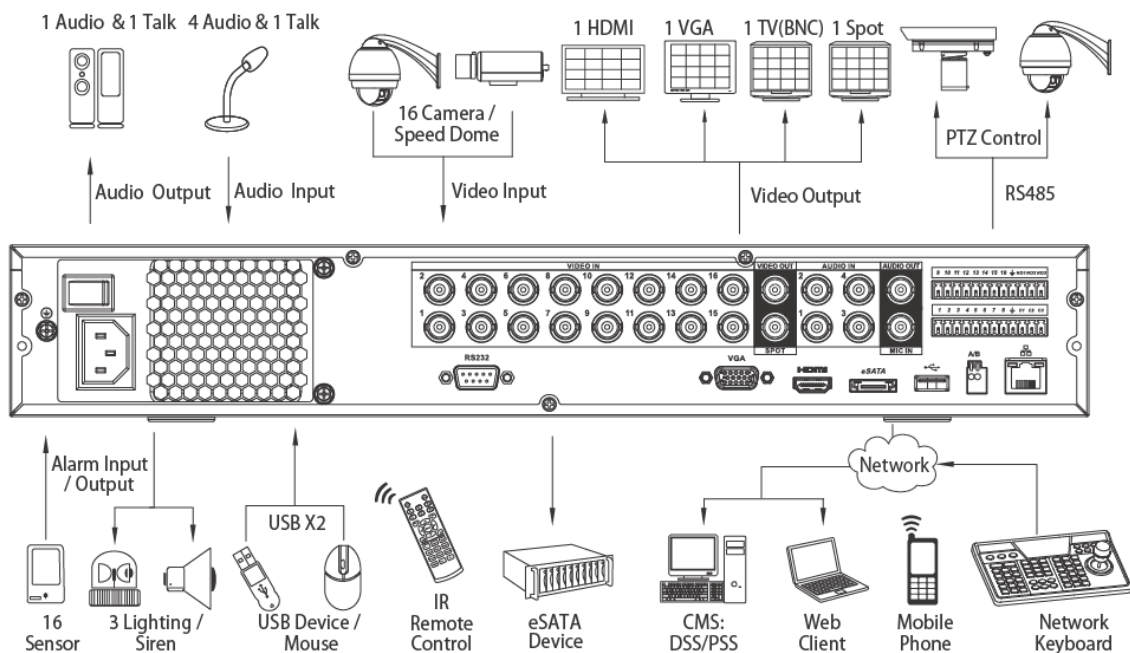

DH-DVR5404/5408/5416

Functions	camera, Previous camera, Full screen, Repeat, Shuffle, Backup selection, Digital zoom		
Backup Mode	USB Device/Network/Internal SATA burner/eSATA Device		
Network			
Ethernet	RJ-45 port (10/100M/1000M)		
Network Functions	HTTP, IPv4/IPv6, TCP/IP, UPNP, RTSP, UDP, SMTP, NTP, DHCP, DNS, PPPOE, DDNS, FTP, IP Filter, Alarm Server, SNMP, P2P		
Max. User Access	128 users		
Smart Phone	iPhone, iPad, Android, Windows Phone		
Storage			
Internal HDD	4 SATA ports(4HDDs or 3HDDs+1CD/DVD-RW), up to 16TB		
External HDD	1 eSATA port, up to 4TB		
Auxiliary Interface			
USB Interface	2 ports (1 Rear), USB2.0		
RS232	1 port, For PC communication & Keyboard		
RS485	1 port, For PTZ control		
General			
Power Supply	AC100~240V, 50/60Hz		
Power Consumption	25W	30W	40W
Working Environment	-10°C ~ +55°C/10%~90%RH / 86~106kpa		
Dimension(W×D×H)	1.5U, 440mm×416mm×68mm		
Weight	6.0KG(without HDD)		

System Connection