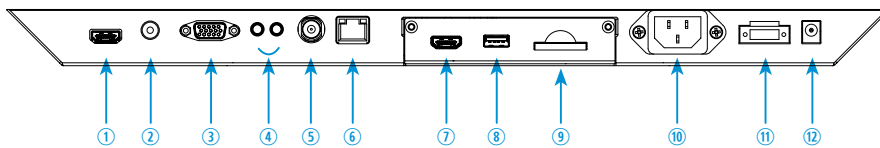

CAMERA	
Camera Type	2 Mega Pixel IP Camera
Image Sensor / Encoder Chipset	SONY IMX322 / Amba S233
Lens	DC Auto Iris 2.8~12mm Vari-focal Lens
Total / Effect Pixel	1920(H) x 1080p(V) 30fps
Video Compression	H.264, MJPEG, CBR, VBR support
Video Out	1ch CVBS (NTSC/PAL) / 1ch RJ-45 output
Motion Detection	Support
Ethernet Port	10 / 100 Base-T
Web Application	IE 6 ~ 11, Firefox
Network Protocol	TCP/IP, UDP, SMTP, HTTP, FTP, PPPOE
	DHCP, DNS, DDNS, UPNP, RTP, RTSP
Integration Protocol	ONVIF 2.4 (supported)
Function	2D/3D NR, D-ZOOM, DPC, HLC/BLC, Defog
	D/N, WDR, AGC, AWB
MEDIA CARD (Optional)	
External Storage	Support SD/SDHC CARD, USB 2.0 HOST
Output	VIDEO - HDMI(1080p) / AUDIO - L/R, HDMI
VIDEO Format	RM, RMVB, AVI, DVIX, MKV, MOV, HDMOV, MP4, M4V, PMP, AVC, FLV, VOB, MPG, DAT, MPEG, TS, TP, M2TS, WMV, H.264, H.263, WMV9, VC-1, MPEG1/2/4
VIDEO Resolution	1080P @60Hz
AUDIO Format	MPEG1/2/4, MP3, WMA, OGG, AAC, FLAC, APE, AC-3, DTS, ATRA, WAV, PCM
Image Format	JPEG, TIF, PNG, BMP
VIDEO Play Control	AUTO, REPEAT, ZOOM, RESUME, TIME

INTERFACE

1. HDMI IN
2. AV (BNC) IN
3. VGA (15 Pin D-Sub) IN
4. AUDIO IN / OUT
5. CAMERA CVBS OUT
6. CAMERA IP(Ethernet) OUT
7. (Optional) Media Player HDMI OUT
8. (Optional) Media Player USB
9. (Optional) Media Player SD Card
10. AC 110V IN
11. DC 24V IN
12. DC 12V OUT