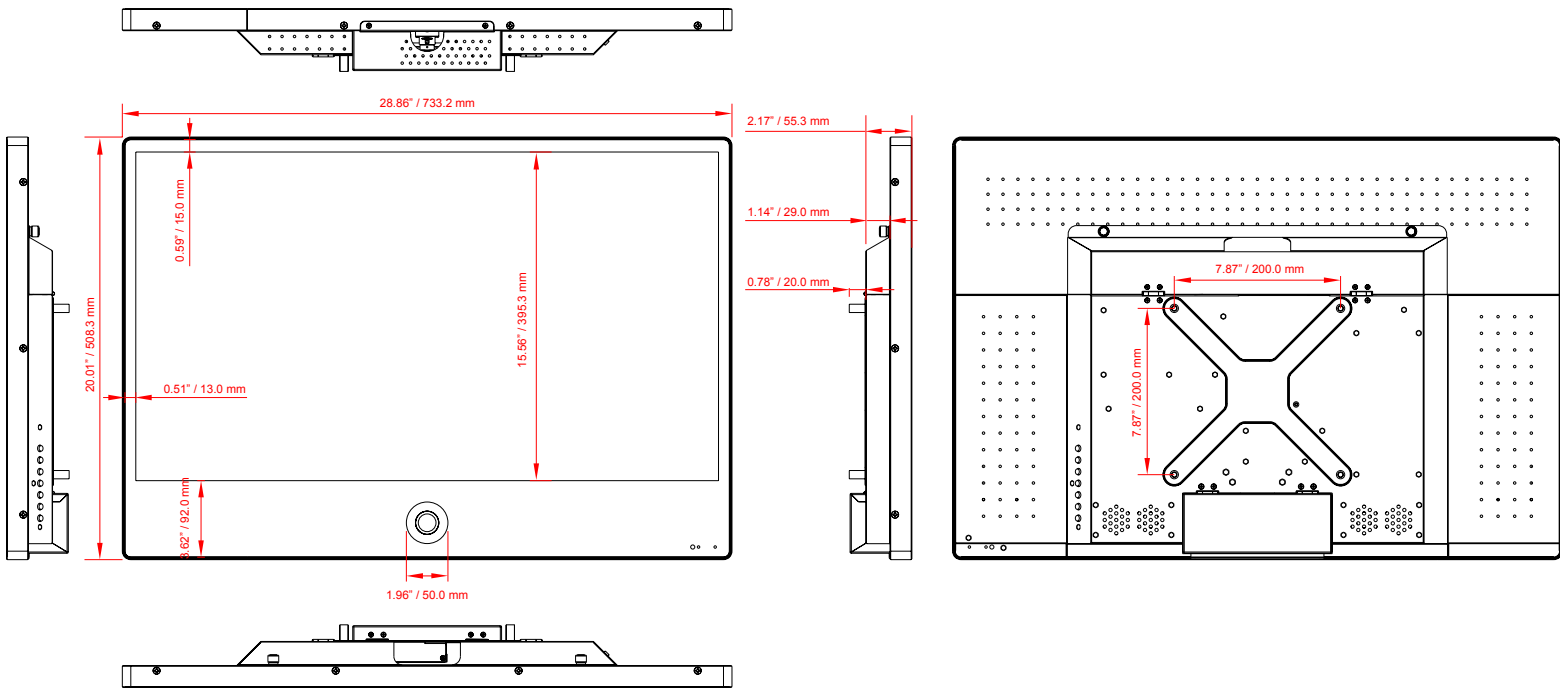

DIMENSIONS