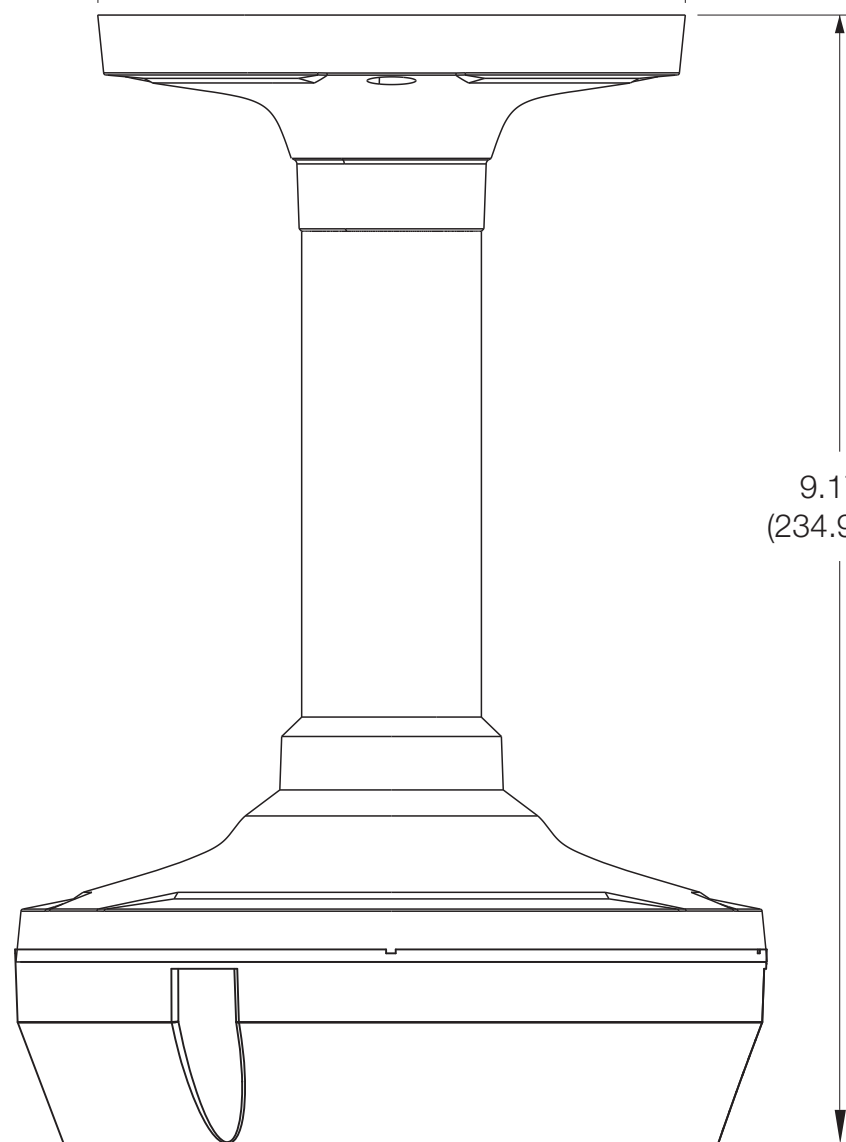

4.75" (120.9mm)

9.17"
(234.9mm)

05.23.2017	1 : 2	Aluminum
		DESCRIPTION: DWC-MTTCMJ Ceiling mount and Junction Box for MEGApix® 4MP Turret Camera