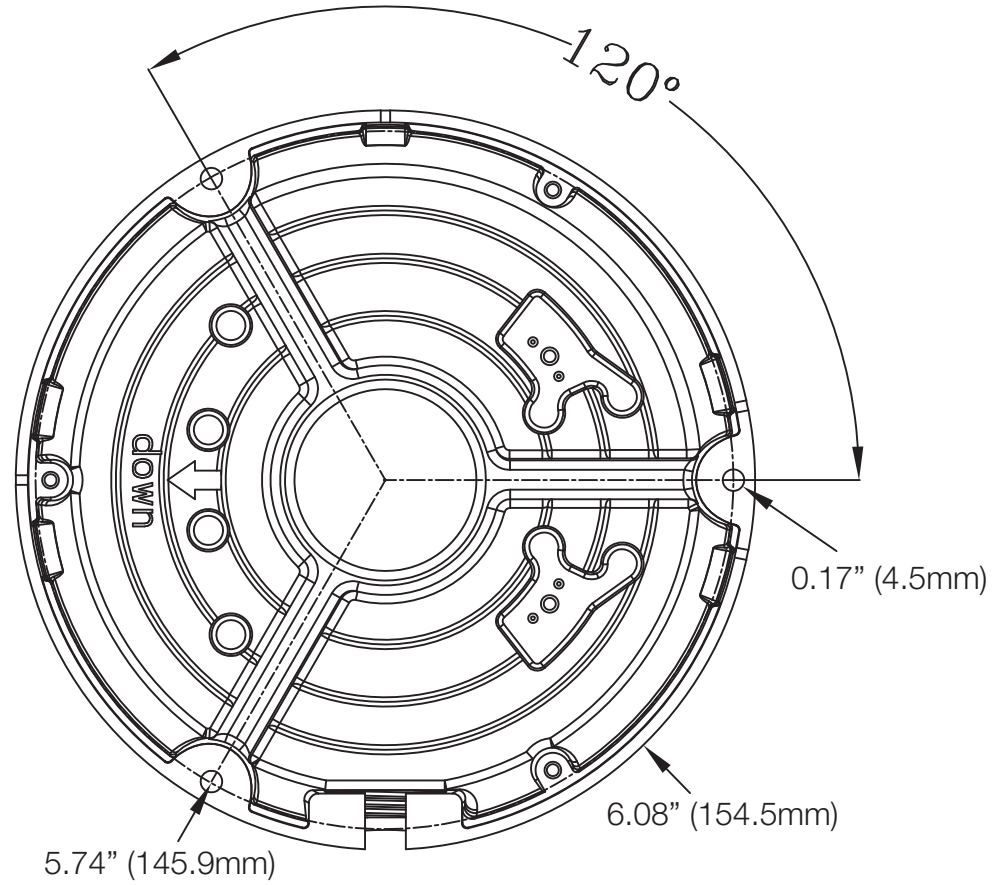

4.75" (120.9mm)

9.17"
(234.9mm)

05.23.2017	1 : 2	Aluminum
		DESCRIPTION: DWC-MTTCMJ Ceiling mount and Junction Box for MEGApix® 4MP Turret Camera