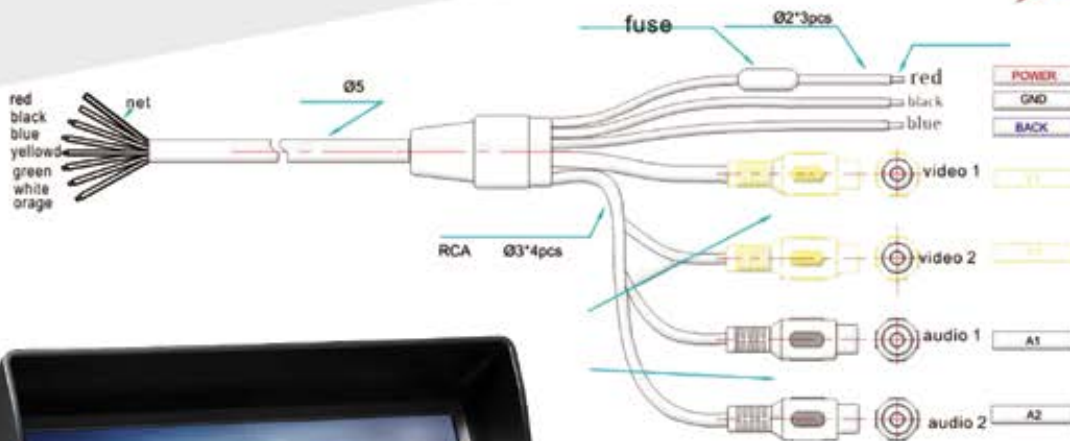

7" LED DIGITAL PANEL RCA COLOR MONITOR

RVS-6137-RCA

SPECIFICATIONS

TYPE	LED DIGITAL PANEL
SCREEN SIZE	7"
DOT RESOLUTION	800 X 3 (RGB) X 480
DISPLAY FORMAT/CONTRAST	16:09 / 500:01:00
DISPLAY BRIGHTNESS	400CD/m ²
VIEWING ANGLE	U:50° D:60° L/R:70°
VIDEO INPUT	2 CHANNEL
VIDEO SOURCE	1VP-P, 75Ω
POWER SUPPLY	DC 9V - 32V
POWER CONSUMPTION	5W
OPERATING TEMPERATURE	-20°C ~ +70° C
STORAGE TEMPERATURE	-30°C ~ +85°C
VIDEO SYSTEM	AUTO NTSC/PAL
OVERALL DIMENSIONS	7" (L) X 5.25" (H) X 1" (D)
WEIGHT	400G
VIBRATION RATING	5G
DOT PITCH	0.1926 (H) X 0.1710 (V)MM
ACTIVE AREA	154.08(H) X 85.92(V)MM
SYNC SYSTEM	INTERNAL

REAR VIEW
SAFETY
REVERSE WITH CONFIDENCE™