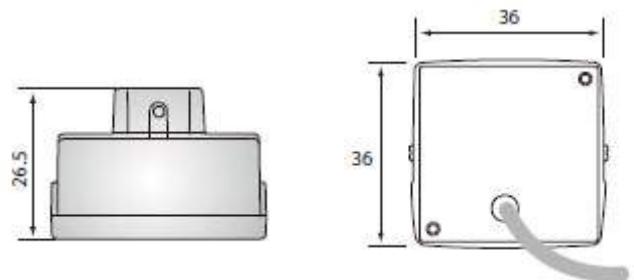

ULT-P2SQPOE36

ULT-P2SQPOEP43

ULT-P2SQPOE

2 Megapixel/1080p IP Miniature Square Camera

Features

- Sony Exmor 2.07MP Image Sensor
- Triple Codec (H.264/MPEG4/MJPEG)
- Triple Stream
- D-WDR
- Supports Onvif
- PoE
- Choice of Lens Type (Pinhole or Standard)

Image Sensor	Sony Exmor 2.07MP Image Sensor
Scan System	Progressive Scan
Total Pixels	2000(H)×1121(V) 2.24MegaPixels
Effective Pixels	1984(H)×1105(V) 2.19MegaPixels
Day & Night	Auto/Day(Color)/Night(BW)
Privacy	Area On/O (6 Programmable Zone)
WDR	DWDR (1~5Step)
3D DNR	1~63
Motion Detector	48 Zone (On/O, 1~5Step)
Elec. Shutter	Auto(1/15~1/10000), Suppress Rolling, Manual
White Balance	Auto/Indoor/Outdoor/Fluorescent
Focal Length	4.3 mm Mega Lens
Power Supply	DC12(V) ±10% / POE(option) Current Max 750mA
Operating Temp.	-10°C ~ +75°C
Preservation Temp.	-20°C ~ +80°C
Humidity	0% ~ 90%
Weight	Approx. 70 g
OS	Embedded Linux
Interface	RJ45 100/100 Base-T PoE
Protocol	TCP/IP,UDP/IP,RTP,RTSP,RTCP,NTP, HTTP,DHCP,FTP,SMT-P,DNS,DDNS
Onvif	Ver2.4
Simultaneous Access	Max. 10 user
Compress Format	H.264/MPEG4/MJPEG
Resolution	1920×1080/1280×720/640×360/320×180
Frame rate	5fps ~ 30fps @ all resolution
Video Quality	H.264,MPEG4 : Bit rate Control MJPEG : Quality Level Control
Streaming	Triple Stream (Stream1,2,3) RTP/RTSP, UnicastRTP, Multicast RTP
Manager	IE, Firefox, Safari, Opera
Viewer	IE over 10ver (Active-X)

Ordering Information

ULT-P2SQPOE36: 2 Megapixel IP Miniature Square, 3.6mm Board Lens

ULT-P2SQPOEP43: 2 Megapixel IP Miniature Square, 4.3mm Pinhole Lens