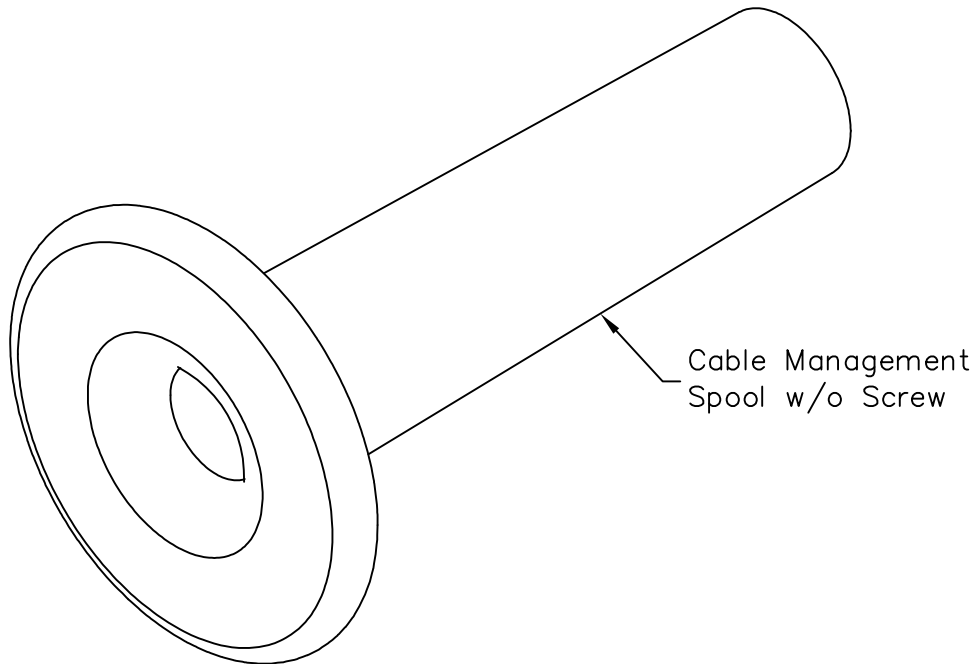

Cable Management Spool Without Screw

PRODUCT SPECIFICATION

Package includes:

- A. Cable Management Spool w/o Screw, 10 pcs

Features and Benefits:

- Designed to retain and guide cables allowing quick and easy access for changes
- Needs wood screw for wall mounting
- ANSI/TIA-568-C and UL 1863 compliant

| | | | |
|--|------------|---|------------|
| CABLE MGMT SPOOL W/O SCREW, 10 PK | |  <i>PremiumProducts</i> <i>ProvenPerformance</i> <i>CompetitivePrices</i> | |
| ITEM NO. | ICACSWDS10 | | REV. A |
| DWG NO. | PSACSWDS10 | | PAGE NO. 1 |

CUSTOMER CARE / TECHNICAL SUPPORT * CSR@ICC.COM / 888-ASK-4-ICC (275-4422) * 2100 E. Valencia Dr, Suite D, Fullerton, CA 92831 * www.icc.com

NOTE: UNLESS OTHERWISE SPECIFIED

- 1. MATERIAL: ABS, UL 94V-0
- 2. COLOR: WHITE

UL US FILE NO. 125268

| | | | |
|--|------------|---|------------|
| CABLE MGMT SPOOL W/O SCREW, 10 PK | |  | |
| ITEM NO. | ICACSWDS10 | | REV. A |
| DWG NO. | PSACSWDS10 | | PAGE NO. 2 |

CUSTOMER CARE / TECHNICAL SUPPORT * CSR@ICC.COM / 888-ASK-4-ICC (275-4422) * 2100 E. Valencia Dr, Suite D, Fullerton, CA 92831 * www.icc.com