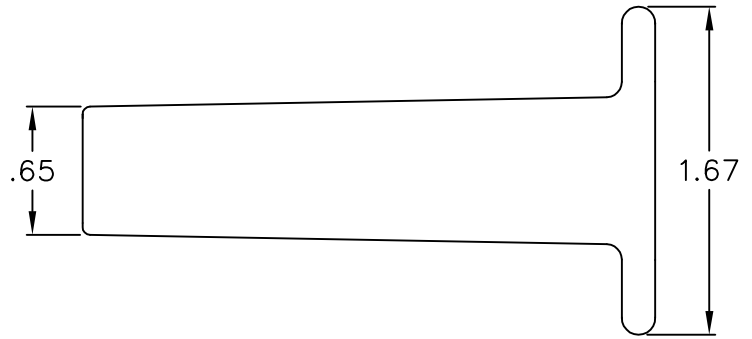

Cable Management Spool Without Screw

PRODUCT SPECIFICATION

Package includes:

- A. Cable Management Spool w/o Screw, 10 pcs

Features and Benefits:

- Designed to retain and guide cables allowing quick and easy access for changes
- Needs wood screw for wall mounting
- ANSI/TIA-568-C and UL 1863 compliant

| | | | |
|--|------------|---|------------|
| CABLE MGMT SPOOL W/O SCREW, 10 PK | |  <i>PremiumProducts</i> <i>ProvenPerformance</i> <i>CompetitivePrices</i> | |
| ITEM NO. | ICACSWDS10 | | REV. A |
| DWG NO. | PSACSWDS10 | | PAGE NO. 1 |

CUSTOMER CARE / TECHNICAL SUPPORT * CSR@ICC.COM / 888-ASK-4-ICC (275-4422) * 2100 E. Valencia Dr, Suite D, Fullerton, CA 92831 * www.icc.com

NOTE: UNLESS OTHERWISE SPECIFIED

- 1. MATERIAL: ABS, UL 94V-0
- 2. COLOR: WHITE

UL US FILE NO. 125268

| | | | |
|--|------------|---|------------|
| CABLE MGMT SPOOL W/O SCREW, 10 PK | |  | |
| ITEM NO. | ICACSWDS10 | | REV. A |
| DWG NO. | PSACSWDS10 | | PAGE NO. 2 |

CUSTOMER CARE / TECHNICAL SUPPORT * CSR@ICC.COM / 888-ASK-4-ICC (275-4422) * 2100 E. Valencia Dr, Suite D, Fullerton, CA 92831 * www.icc.com