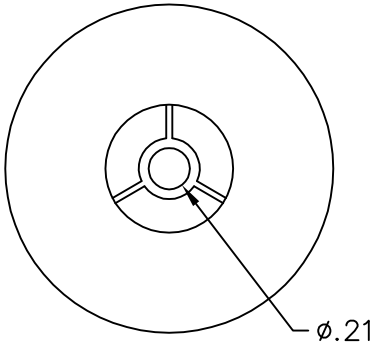

NOTE: UNLESS OTHERWISE SPECIFIED

1. MATERIAL: ABS, UL 94V-0
2. COLOR: WHITE

UL US FILE NO. 125268

CABLE MGMT SPOOL W/O SCREW, 10 PK			
ITEM NO.	ICACSWDS10		REV. A
DWG NO.	PSACSWDS10		PAGE NO. 2

CUSTOMER CARE / TECHNICAL SUPPORT * CSR@ICC.COM / 888-ASK-4-ICC (275-4422) * 2100 E. Valencia Dr, Suite D, Fullerton, CA 92831 * www.icc.com