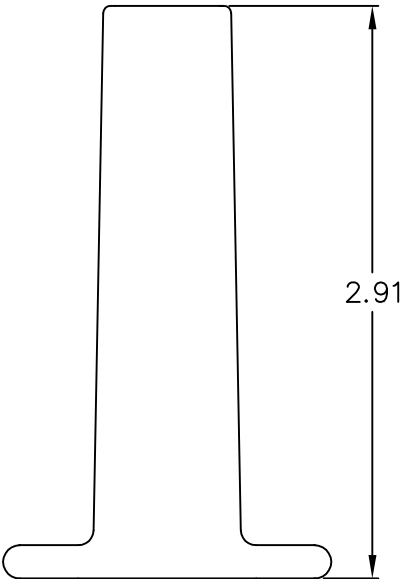

Cable Management Spool Without Screw

PRODUCT SPECIFICATION

Package includes:

- A. Cable Management Spool w/o Screw, 10 pcs

Features and Benefits:

- Designed to retain and guide cables allowing quick and easy access for changes
- Needs wood screw for wall mounting
- ANSI/TIA-568-C and UL 1863 compliant

| | | | |
|--|------------|---|------------|
| CABLE MGMT SPOOL W/O SCREW, 10 PK | |  <i>PremiumProducts</i> <i>ProvenPerformance</i> <i>CompetitivePrices</i> | |
| ITEM NO. | ICACSWDS10 | | REV. A |
| DWG NO. | PSACSWDS10 | | PAGE NO. 1 |

CUSTOMER CARE / TECHNICAL SUPPORT * CSR@ICC.COM / 888-ASK-4-ICC (275-4422) * 2100 E. Valencia Dr, Suite D, Fullerton, CA 92831 * www.icc.com

NOTE: UNLESS OTHERWISE SPECIFIED

- 1. MATERIAL: ABS, UL 94V-0
- 2. COLOR: WHITE