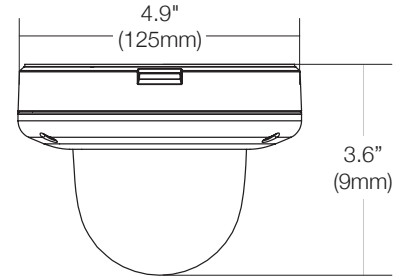

DWC-MV84WiAC6  
DWC-MV84WiAC1

**Dimensions**  
unit: Inch (mm)

**Specifications**

- 4**  
Megapixel
- Camera as a Server
- No Server Required
- 12x**  
Up to 12 Cameras
- Auto Focus Lens
- 5 YEAR**  
Warranty