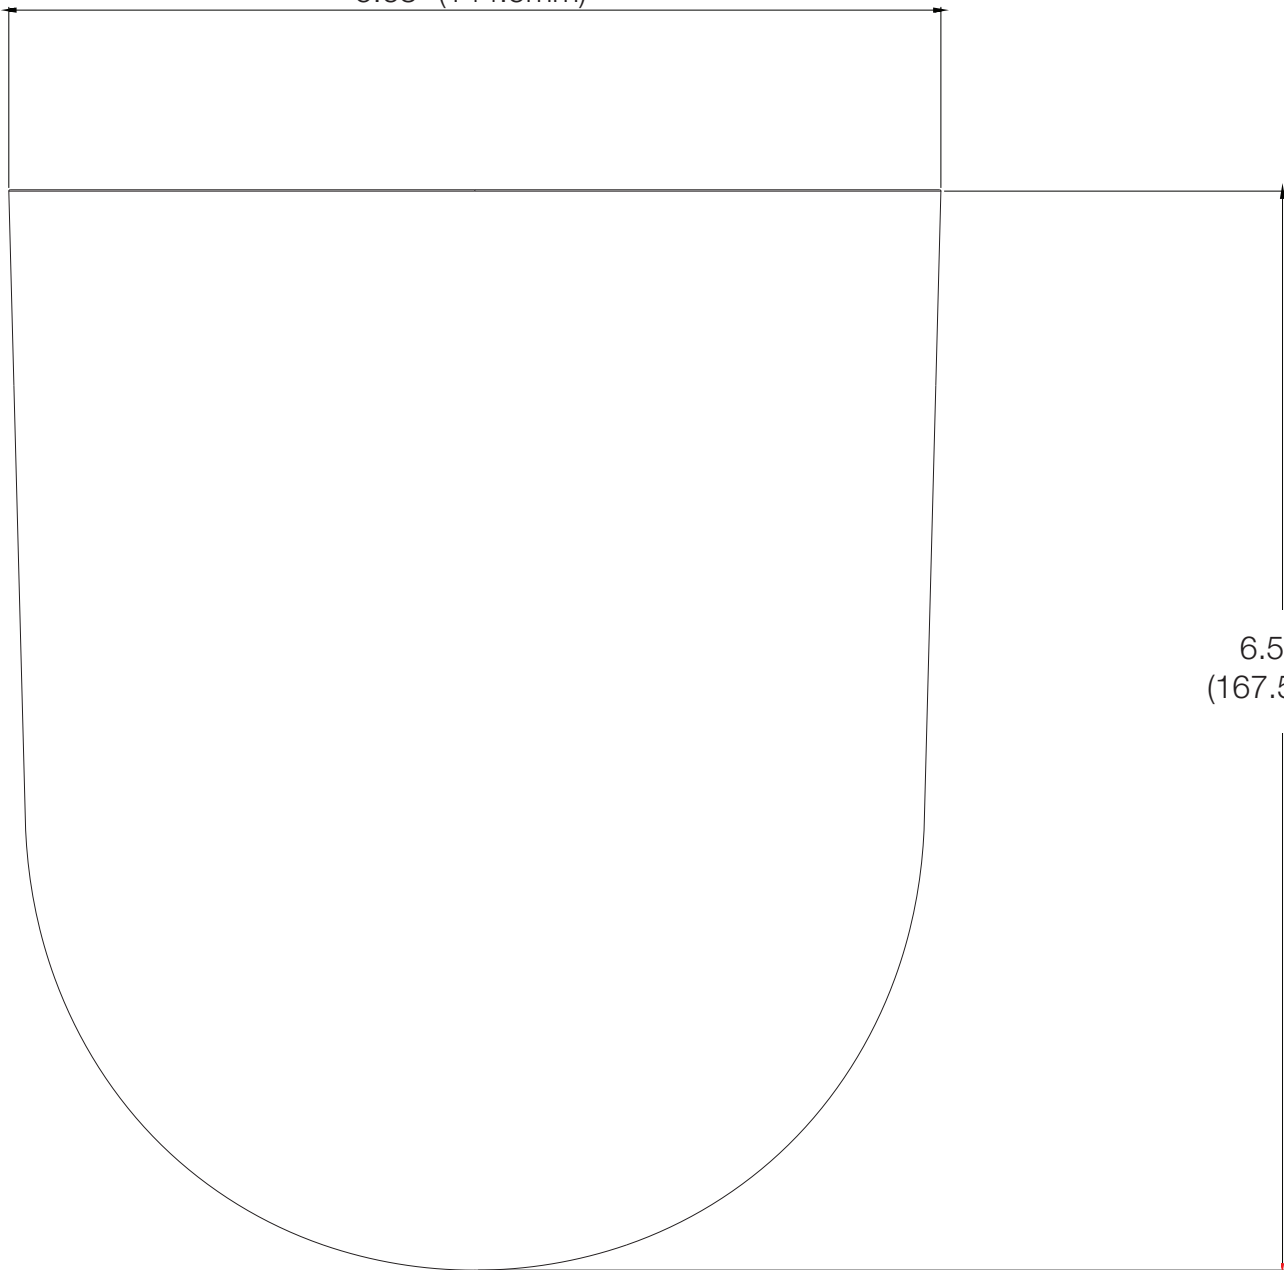

5.68" (144.5mm)

6.59"
(167.5mm)

2.93"
(47.5mm)

DATE	SCALE	MATERIAL
11.15.2017	1 : 2	Aluminum
		DESCRIPTION: DWC-MTTWM2 Wall Mount for MEGApix® 4MP Varifocal Lens Turret Cameras