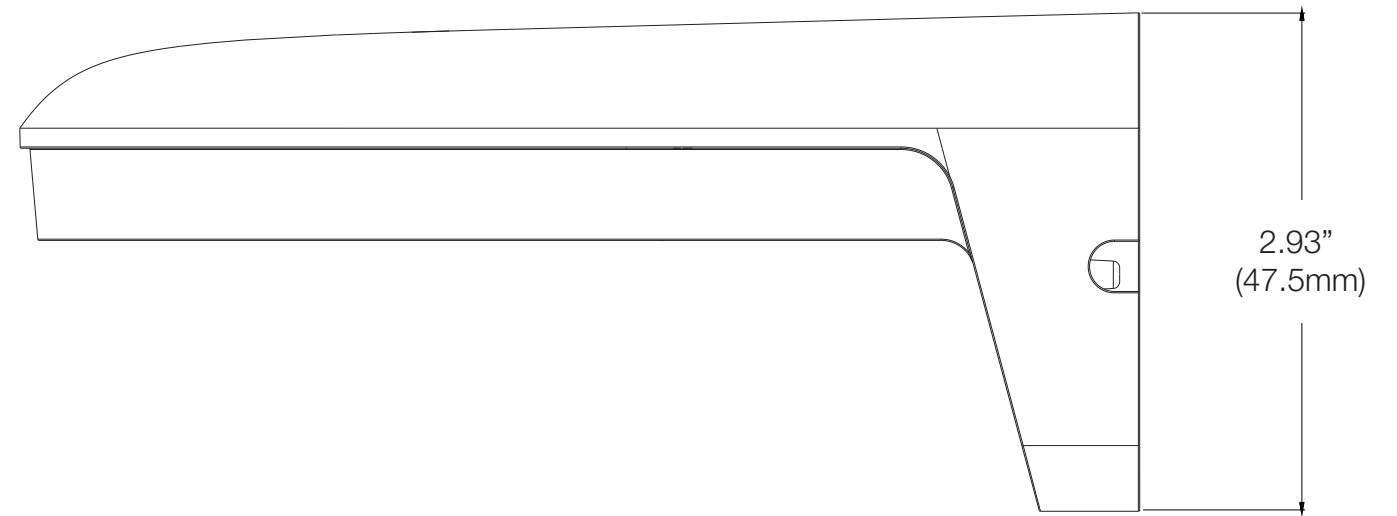

5.68" (144.5mm)

6.59"
(167.5mm)

2.93"
(47.5mm)

DATE	SCALE	MATERIAL
11.15.2017	1 : 2	Aluminum
		DESCRIPTION: DWC-MTTWM2 Wall Mount for MEGApix® 4MP Varifocal Lens Turret Cameras