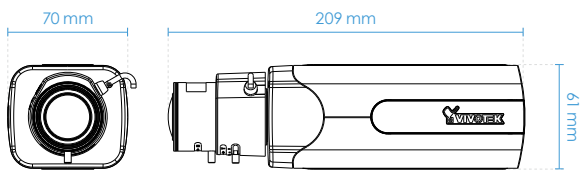

Technical Specifications

Others

Quick installation guide, warranty card, lens, camera stand, screw pack

Dimensions

- w/o lens

- w/ lens

Compatible Accessories

Enclosures		Lens
 <p>AE-23E Outdoor enclosure, PoE input, IP68, IK10</p>	 <p>AE-244 Outdoor enclosure, built-in 50m IR, PoE input, IP68, IK10</p>	 <p>AL-248 12 ~ 50mm, F1.8, P-iris</p>