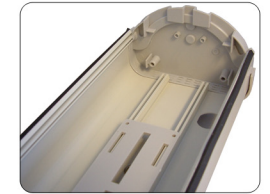

**SUPER LED
IR & BLOWER**

Item # SA-605IR

- BUILT-IN IR & BLOWER
- SIZE 373 x 140 x 115mm
- 12 SUPER LED + 10 REG LED
- ALUMINUM / BEIGE / DC 12V

HEATER & BLOWER

Item # SA-605HB

- BUILT-IN HEATER & BLOWER
- SIZE 373 x 140 x 115mm
- ALUMINUM / BEIGE
- Dual Voltage 12VDC/24VAC
- OUTDOOR / INDOOR HOUSING

Item # SA-605

- SIZE 373 x 140 x 115mm
- ALUMINUM / BEIGE
- OUTDOOR / INDOOR HOUSING

Item # SA-605S

- SIZE 350 x 140 x 115mm
- ALUMINUM / BEIGE
- OUTDOOR / INDOOR HOUSING

Item # SA-619

- SIZE L250 x W95 x H80mm
- POLYCARBONATE / GRAY
- OUTDOOR HOUSING

Item # SA-208

- SIZE L214 x W80 x H120mm
- CABLE MANAGED BRACKET
- MAX LOAD 10KG
- ALUMINIUM
- 360° SWIVEL ANGLE
- 120° TILT

Item # SA-205N

- HOUSING MOUNTING BRACKET
- ALUMINUM / BEIGE
- 90° SWIVEL ANGLE