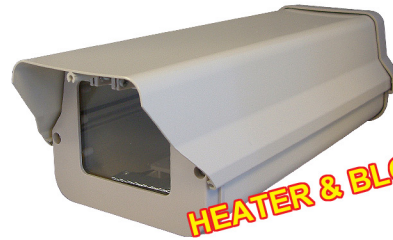

**SUPER LED
IR & BLOWER**

Item # SA-605IR

- BUILT-IN IR & BLOWER
- SIZE 373 x 140 x 115mm
- 12 SUPER LED + 10 REG LED
- ALUMINUM / BEIGE / DC 12V

HEATER & BLOWER

Item # SA-605HB

- BUILT-IN HEATER & BLOWER
- SIZE 373 x 140 x 115mm
- ALUMINUM / BEIGE
- Dual Voltage 12VDC/24VAC
- OUTDOOR / INDOOR HOUSING

Item # SA-605

- SIZE 373 x 140 x 115mm
- ALUMINUM / BEIGE
- OUTDOOR / INDOOR HOUSING

Item # SA-605S

- SIZE 350 x 140 x 115mm
- ALUMINUM / BEIGE
- OUTDOOR / INDOOR HOUSING

Item # SA-619

- SIZE L250 x W95 x H80mm
- POLYCARBONATE / GRAY
- OUTDOOR HOUSING

Item # SA-208

- SIZE L214 x W80 x H120mm
- CABLE MANAGED BRACKET
- MAX LOAD 10KG
- ALUMINIUM
- 360° SWIVEL ANGLE
- 120° TILT

Item # SA-205N

- HOUSING MOUNTING BRACKET
- ALUMINUM / BEIGE
- 90° SWIVEL ANGLE

Item # SA-610

- SIZE L285 x W82 x H140mm
- INDOOR CEILING HOUSING
- METAL, PLASTIC / BEIGE

Item # SA-201

- CCD CAMERA MOUNTING BRACKET
- PLASTIC / IVORY
- 360° SWIVEL ANGLE
- RoHS