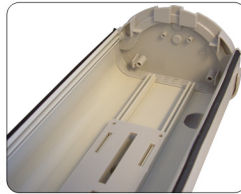

**SUPER LED
IR & BLOWER**

Item # SA-605IR

- BUILT-IN IR & BLOWER
- SIZE 373 x 140 x 115mm
- 12 SUPER LED + 10 REG LED
- ALUMINUM / BEIGE / DC 12V

HEATER & BLOWER

Item # SA-605HB

- BUILT-IN HEATER & BLOWER
- SIZE 373 x 140 x 115mm
- ALUMINUM / BEIGE
- Dual Voltage 12VDC/24VAC
- OUTDOOR / INDOOR HOUSING

Item # SA-605

- SIZE 373 x 140 x 115mm
- ALUMINUM / BEIGE
- OUTDOOR / INDOOR HOUSING

Item # SA-605S

- SIZE 350 x 140 x 115mm
- ALUMINUM / BEIGE
- OUTDOOR / INDOOR HOUSING

Item # SA-619

- SIZE L250 x W95 x H80mm
- POLYCARBONATE / GRAY
- OUTDOOR HOUSING

Item # SA-208

- SIZE L214 x W80 x H120mm
- CABLE MANAGED BRACKET
- MAX LOAD 10KG
- ALUMINIUM
- 360° SWIVEL ANGLE
- 120° TILT

Item # SA-205N

- HOUSING MOUNTING BRACKET
- ALUMINUM / BEIGE
- 90° SWIVEL ANGLE

Item # SA-610

- SIZE L285 x W82 x H140mm
- INDOOR CEILING HOUSING
- METAL, PLASTIC / BEIGE

Item # SA-201

- CCD CAMERA MOUNTING BRACKET
- PLASTIC / IVORY
- 360° SWIVEL ANGLE
- RoHS