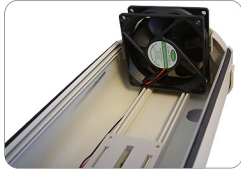

**SUPER LED
IR & BLOWER**

Item # SA-605IR

- BUILT-IN IR & BLOWER
- SIZE 373 x 140 x 115mm
- 12 SUPER LED + 10 REG LED
- ALUMINUM / BEIGE / DC 12V

HEATER & BLOWER

Item # SA-605HB

- BUILT-IN HEATER & BLOWER
- SIZE 373 x 140 x 115mm
- ALUMINUM / BEIGE
- Dual Voltage 12VDC/24VAC
- OUTDOOR / INDOOR HOUSING

Item # SA-605

- SIZE 373 x 140 x 115mm
- ALUMINUM / BEIGE
- OUTDOOR / INDOOR HOUSING

Item # SA-605S

- SIZE 350 x 140 x 115mm
- ALUMINUM / BEIGE
- OUTDOOR / INDOOR HOUSING

Item # SA-619

- SIZE L250 x W95 x H80mm
- POLYCARBONATE / GRAY
- OUTDOOR HOUSING

Item # SA-208

- SIZE L214 x W80 x H120mm
- CABLE MANAGED BRACKET
- MAX LOAD 10KG
- ALUMINIUM
- 360° SWIVEL ANGLE
- 120° TILT

Item # SA-205N

- HOUSING MOUNTING BRACKET
- ALUMINUM / BEIGE
- 90° SWIVEL ANGLE