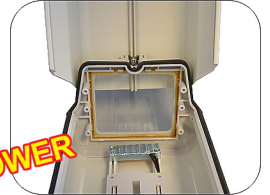

**SUPER LED
IR & BLOWER**

Item # SA-605IR

- BUILT-IN IR & BLOWER
- SIZE 373 x 140 x 115mm
- 12 SUPER LED + 10 REG LED
- ALUMINUM / BEIGE / DC 12V

HEATER & BLOWER

Item # SA-605HB

- BUILT-IN HEATER & BLOWER
- SIZE 373 x 140 x 115mm
- ALUMINUM / BEIGE
- Dual Voltage 12VDC/24VAC
- OUTDOOR / INDOOR HOUSING

Item # SA-605

- SIZE 373 x 140 x 115mm
- ALUMINUM / BEIGE
- OUTDOOR / INDOOR HOUSING

Item # SA-605S

- SIZE 350 x 140 x 115mm
- ALUMINUM / BEIGE
- OUTDOOR / INDOOR HOUSING

Item # SA-619

- SIZE L250 x W95 x H80mm
- POLYCARBONATE / GRAY
- OUTDOOR HOUSING

Item # SA-208

- SIZE L214 x W80 x H120mm
- CABLE MANAGED BRACKET
- MAX LOAD 10KG
- ALUMINIUM
- 360° SWIVEL ANGLE
- 120° TILT

Item # SA-205N

- HOUSING MOUNTING BRACKET
- ALUMINUM / BEIGE
- 90° SWIVEL ANGLE