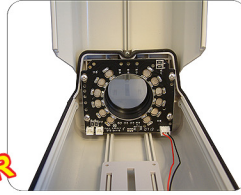

**SUPER LED
IR & BLOWER**

Item # SA-605IR

- BUILT-IN IR & BLOWER
- SIZE 373 x 140 x 115mm
- 12 SUPER LED + 10 REG LED
- ALUMINUM / BEIGE / DC 12V

HEATER & BLOWER

Item # SA-605HB

- BUILT-IN HEATER & BLOWER
- SIZE 373 x 140 x 115mm
- ALUMINUM / BEIGE
- Dual Voltage 12VDC/24VAC
- OUTDOOR / INDOOR HOUSING

Item # SA-208

- SIZE L214 x W80 x H120mm
- CABLE MANAGED BRACKET
- MAX LOAD 10KG
- ALUMINIUM
- 360° SWIVEL ANGLE
- 120° TILT

Item # SA-205N

- HOUSING MOUNTING BRACKET
- ALUMINUM / BEIGE
- 90° SWIVEL ANGLE

Item # SA-610

- SIZE L285 x W82 x H140mm
- INDOOR CEILING HOUSING
- METAL, PLASTIC / BEIGE

Item # SA-201

- CCD CAMERA MOUNTING BRACKET
- PLASTIC / IVORY
- 360° SWIVEL ANGLE
- RoHS