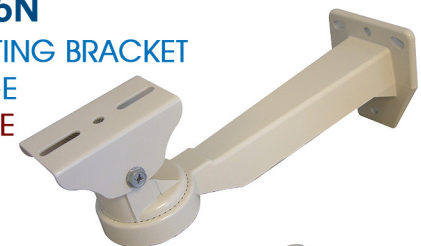

**SUPER LED
IR & BLOWER**

Item # SA-605IR

- BUILT-IN IR & BLOWER
- SIZE 373 x 140 x 115mm
- 12 SUPER LED + 10 REG LED
- ALUMINUM / BEIGE / DC 12V

HEATER & BLOWER

Item # SA-605HB

- BUILT-IN HEATER & BLOWER
- SIZE 373 x 140 x 115mm
- ALUMINUM / BEIGE
- Dual Voltage 12VDC/24VAC
- OUTDOOR / INDOOR HOUSING

Item # SA-605

- SIZE 373 x 140 x 115mm
- ALUMINUM / BEIGE
- OUTDOOR / INDOOR HOUSING

Item # SA-605S

- SIZE 350 x 140 x 115mm
- ALUMINUM / BEIGE
- OUTDOOR / INDOOR HOUSING

Item # SA-619

- SIZE L250 x W95 x H80mm
- POLYCARBONATE / GRAY
- OUTDOOR HOUSING

Item # SA-208

- SIZE L214 x W80 x H120mm
- CABLE MANAGED BRACKET
- MAX LOAD 10KG
- ALUMINIUM
- 360° SWIVEL ANGLE
- 120° TILT

Item # SA-205N

- HOUSING MOUNTING BRACKET
- ALUMINUM / BEIGE
- 90° SWIVEL ANGLE

Item # SA-610

- SIZE L285 x W82 x H140mm
- INDOOR CEILING HOUSING
- METAL, PLASTIC / BEIGE

Item # SA-201

- CCD CAMERA MOUNTING BRACKET
- PLASTIC / IVORY
- 360° SWIVEL ANGLE
- RoHS