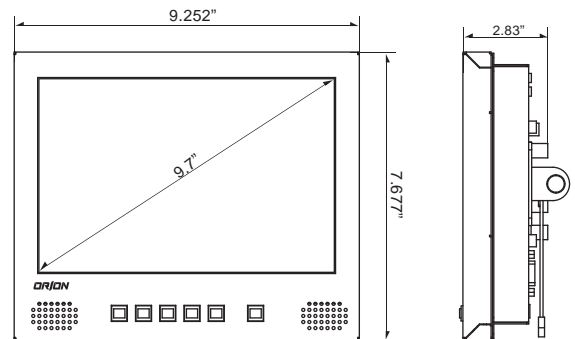

DIMENSIONS

9REDP