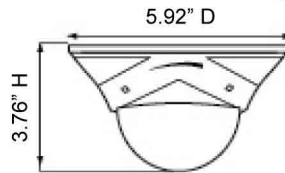

Specifications

Image Sensor	1/3" Pixim® Seawolf DPS
Resolution.....	690 TV lines
Minimum Illumination.....	0.1 lux (sense up x64)
Effective Pixels	758 (H) x 540 (V)
Electronic Shutter	Max x64 (x2, x4, x8, x16, x32, x64)
Color Balance	Multiple selectable factory presets for most common situations Full manual override for special applications
Video Output.....	1.0Vp-p (sync. negative) termination 75 Ohm + 10%
TV System.....	NTSC
Scanning System.....	Progressive
Synchronization	Internal / External
S/N Ratio	More than 50dB (AGC off)
Dynamic Range.....	120dB (max)
AGC Control	0-50dB
Gamma Characteristic.....	0.45 NTSC
Power Consumption	190mA max.
Power Supply	12VDC / 24VAC (dual voltage) (power supply not included)
Operating Temperature.....	14° F - 122° F
Dimensions.....	3.76" (H) x 5.92" (D)
Weight	1.76 lbs.