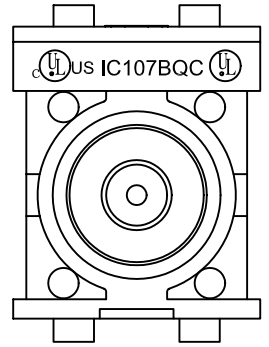

RG6 Quad BNC Compression Module

PRODUCT SPECIFICATION

Package includes:

A. RG6 Quad BNC Compression Module, 1 pc

Features and Benefits:

- Improved performance and minimized signal loss by combining the compression connector and module into one single body
- Designed for RG6 quad shield coaxial cables on the rear side to provide high definition video and superior quality audio performance
- Provides a clean and neat appearance installation
- Compatible with all IC107 faceplates, inserts, surface mount boxes, and blank patch panels
- Compatible with all IC108 furniture faceplates, bezels, and surface mount boxes
- Used with ICC universal compression tool ICACST01U
- Available in white

MODULE, COMPRESSION, BNC, RG6Q		 <i>PremiumProducts</i> <i>ProvenPerformance</i> <i>CompetitivePrices</i>	
ITEM NO.	IC107BQCXX		REV. B
DWG NO.	PS107BQC00		PAGE NO. 1

CUSTOMER CARE / TECHNICAL SUPPORT * CSR@ICC.COM / 888-ASK-4-ICC (275-4422) * 14700 Alondra Blvd., La Mirada, CA 90638 * www.icc.com

NOTE 2B

NOTE: UNLESS OTHERWISE SPECIFIED

1. HOUSING:

- A. MATERIAL: ABS, UL 94V-0
- B. COLOR: XX: WH-WHITE

2. BNC COMPRESSION CONNECTOR:

- A. MATERIAL: BRASS AND NICKEL FINISH
- B. BAND COLOR: BLUE

MODULE, COMPRESSION, BNC, RG6Q		 <i>PremiumProducts</i> <i>ProvenPerformance</i> <i>CompetitivePrices</i>	
ITEM NO.	IC107BQCXX		REV. B
DWG NO.	PS107BQC00		PAGE NO. 2