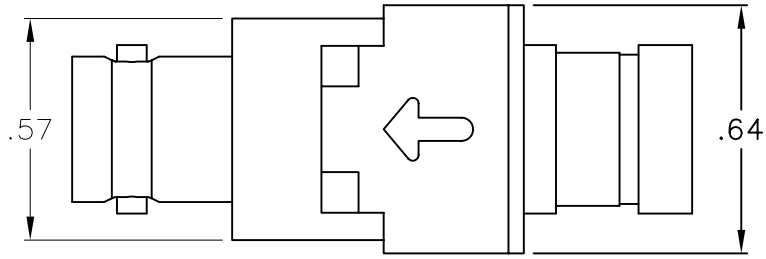

NOTE 2B

NOTE: UNLESS OTHERWISE SPECIFIED

1. HOUSING:

- A. MATERIAL: ABS, UL 94V-0
- B. COLOR: XX: WH-WHITE

2. BNC COMPRESSION CONNECTOR:

- A. MATERIAL: BRASS AND NICKEL FINISH
- B. BAND COLOR: BLUE

MODULE, COMPRESSION, BNC, RG6Q		 <i>PremiumProducts</i> <i>ProvenPerformance</i> <i>CompetitivePrices</i>	
ITEM NO.	IC107BQCXX		REV. B
DWG NO.	PS107BQC00		PAGE NO. 2

CUSTOMER CARE / TECHNICAL SUPPORT * CSR@ICC.COM / 888-ASK-4-ICC (275-4422) * 14700 Alondra Blvd., La Mirada, CA 90638 * www.icc.com