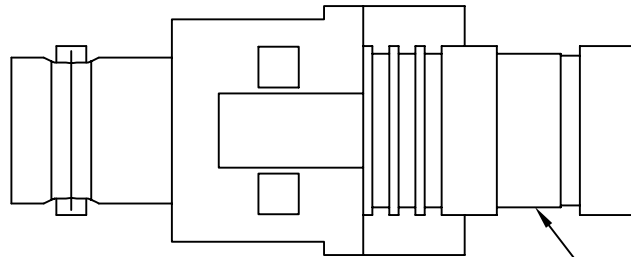

RG6 Quad BNC Compression Module

PRODUCT SPECIFICATION

Package includes:

A. RG6 Quad BNC Compression Module, 1 pc

Features and Benefits:

- Improved performance and minimized signal loss by combining the compression connector and module into one single body
- Designed for RG6 quad shield coaxial cables on the rear side to provide high definition video and superior quality audio performance
- Provides a clean and neat appearance installation
- Compatible with all IC107 faceplates, inserts, surface mount boxes, and blank patch panels
- Compatible with all IC108 furniture faceplates, bezels, and surface mount boxes
- Used with ICC universal compression tool ICACST01U
- Available in white

NOTE 2B

NOTE: UNLESS OTHERWISE SPECIFIED

1. HOUSING:

- A. MATERIAL: ABS, UL 94V-0
- B. COLOR: XX: WH-WHITE

2. BNC COMPRESSION CONNECTOR:

- A. MATERIAL: BRASS AND NICKEL FINISH
- B. BAND COLOR: BLUE

MODULE, COMPRESSION, BNC, RG6Q		 <i>PremiumProducts</i> <i>ProvenPerformance</i> <i>CompetitivePrices</i>	
ITEM NO.	IC107BQCXX		REV. B
DWG NO.	PS107BQC00		PAGE NO. 2