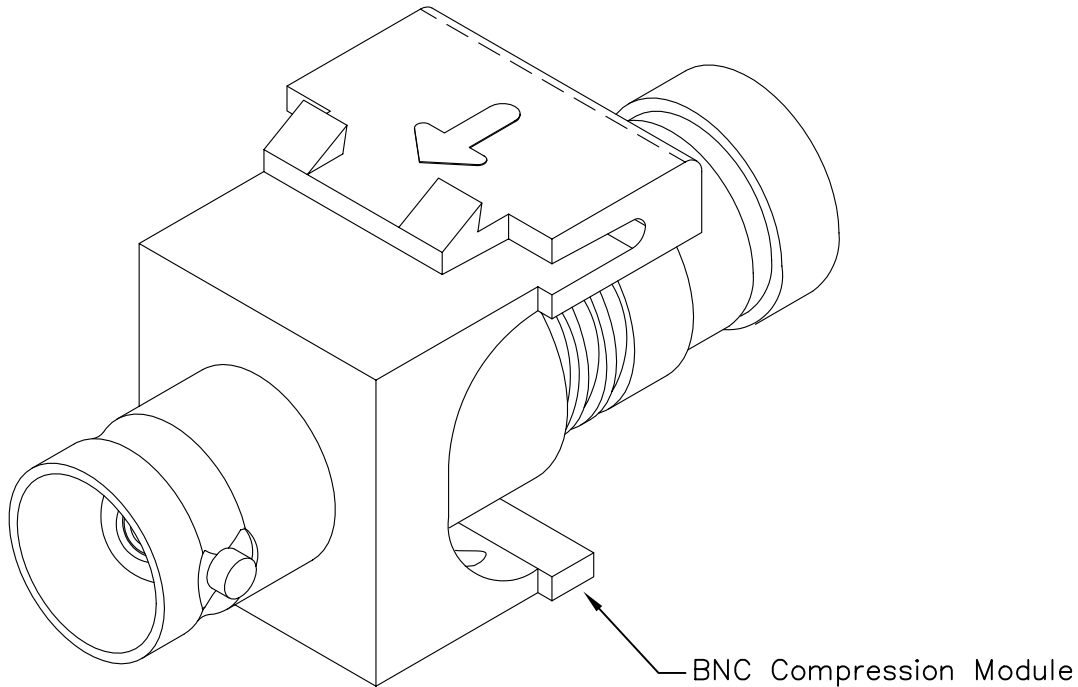

RG6 Quad BNC Compression Module

PRODUCT SPECIFICATION

Package includes:

A. RG6 Quad BNC Compression Module, 1 pc

Features and Benefits:

- Improved performance and minimized signal loss by combining the compression connector and module into one single body
- Designed for RG6 quad shield coaxial cables on the rear side to provide high definition video and superior quality audio performance
- Provides a clean and neat appearance installation
- Compatible with all IC107 faceplates, inserts, surface mount boxes, and blank patch panels
- Compatible with all IC108 furniture faceplates, bezels, and surface mount boxes
- Used with ICC universal compression tool ICACST01U
- Available in white

NOTE 2B

NOTE: UNLESS OTHERWISE SPECIFIED

1. HOUSING:

- A. MATERIAL: ABS, UL 94V-0
- B. COLOR: XX: WH-WHITE

2. BNC COMPRESSION CONNECTOR:

- A. MATERIAL: BRASS AND NICKEL FINISH
- B. BAND COLOR: BLUE

MODULE, COMPRESSION, BNC, RG6Q		 <i>PremiumProducts</i> <i>ProvenPerformance</i> <i>CompetitivePrices</i>	
ITEM NO.	IC107BQCXX		REV. B
DWG NO.	PS107BQC00		PAGE NO. 2