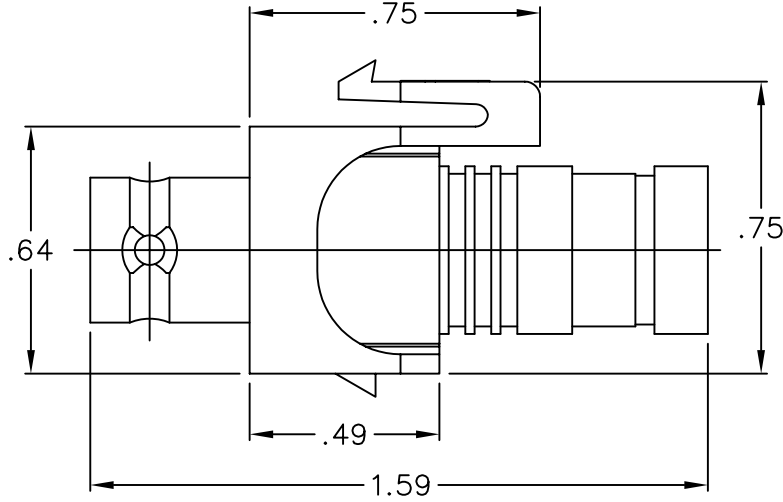

RG6 Quad BNC Compression Module

PRODUCT SPECIFICATION

Package includes:

A. RG6 Quad BNC Compression Module, 1 pc

Features and Benefits:

- Improved performance and minimized signal loss by combining the compression connector and module into one single body
- Designed for RG6 quad shield coaxial cables on the rear side to provide high definition video and superior quality audio performance
- Provides a clean and neat appearance installation
- Compatible with all IC107 faceplates, inserts, surface mount boxes, and blank patch panels
- Compatible with all IC108 furniture faceplates, bezels, and surface mount boxes
- Used with ICC universal compression tool ICACST01U
- Available in white

MODULE, COMPRESSION, BNC, RG6Q		 <i>PremiumProducts</i> <i>ProvenPerformance</i> <i>CompetitivePrices</i>	
ITEM NO.	IC107BQCXX		REV. B
DWG NO.	PS107BQC00		PAGE NO. 1

CUSTOMER CARE / TECHNICAL SUPPORT * CSR@ICC.COM / 888-ASK-4-ICC (275-4422) * 14700 Alondra Blvd., La Mirada, CA 90638 * www.icc.com

NOTE 2B

NOTE: UNLESS OTHERWISE SPECIFIED

1. HOUSING:

- A. MATERIAL: ABS, UL 94V-0
- B. COLOR: XX: WH-WHITE

2. BNC COMPRESSION CONNECTOR:

- A. MATERIAL: BRASS AND NICKEL FINISH
- B. BAND COLOR: BLUE

MODULE, COMPRESSION, BNC, RG6Q		 <i>PremiumProducts</i> <i>ProvenPerformance</i> <i>CompetitivePrices</i>	
ITEM NO.	IC107BQCXX		REV. B
DWG NO.	PS107BQC00		PAGE NO. 2