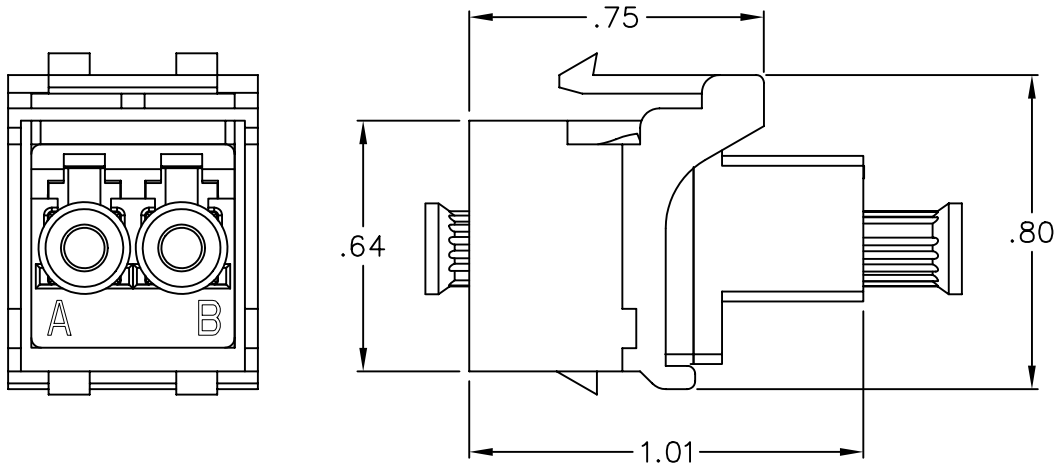

SM/MM Duplex LC-LC Fiber Optic Module

PRODUCT SPECIFICATION

Package includes:

- A. Duplex LC-LC Adapter, 1 pc
- B. Dust Cap, 4 pcs
- C. LC Housing, 1 pc

Features and Benefits:

- Supports optical applications in bringing fiber to the desktop for both multimode and singlemode
- Viable solution for high speed data transmission and broadband internet
- Small Form Factor (SFF) adapter reduces space requirements by 50% over conventional fiber connectivity
- Compatible with all IC107 faceplates, inserts, surface mount boxes, and blank patch panels
- Compatible with all IC108 furniture faceplates, bezels, and surface mount boxes
- Available in ivory and white
- UL listed

MODULE, FIBER OPTIC, LC, DUPLEX

ITEM NO.	IC107LC2XX
DWG NO.	PS107LC200

REV.	B
PAGE NO.	1

CUSTOMER CARE / TECHNICAL SUPPORT * CSR@ICC.COM / 888-ASK-4-ICC (275-4422) * 14700 Alondra Blvd., La Mirada, CA 90637 * www.icc.com

NOTE: UNLESS OTHERWISE SPECIFIED

1. HOUSING:

- A. MATERIAL: ABS, UL 94V-0
- B. COLOR: XX: IV-IVORY & WH-WHITE

2. LC-LC ADAPTER:

- A. MATERIAL: ZIRCONIA (CERAMIC) SLEEVE
- B. COLOR: BLUE

3. DUST CAP:

- A. MATERIAL: PLASTIC
- B. COLOR: WHITE

MODULE, FIBER OPTIC, LC, DUPLEX

ITEM NO.	IC107LC2XX	REV.	B	
DWG NO.	PS107LC200	PAGE NO.	2	

CUSTOMER CARE / TECHNICAL SUPPORT * CSR@ICC.COM / 888-ASK-4-ICC (275-4422) * 14700 Alondra Blvd., La Mirada, CA 90637 * www.icc.com