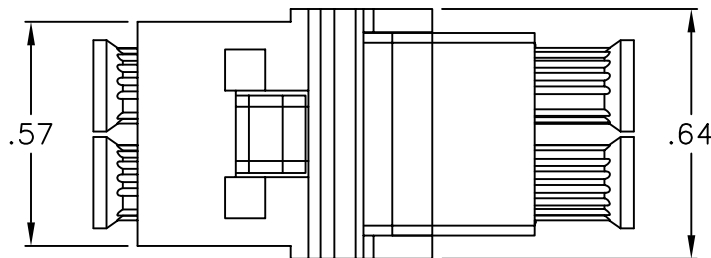

SM/MM Duplex LC-LC Fiber Optic Module

PRODUCT SPECIFICATION

Package includes:

- A. Duplex LC-LC Adapter, 1 pc
- B. Dust Cap, 4 pcs
- C. LC Housing, 1 pc

Features and Benefits:

- Supports optical applications in bringing fiber to the desktop for both multimode and singlemode
- Viable solution for high speed data transmission and broadband internet
- Small Form Factor (SFF) adapter reduces space requirements by 50% over conventional fiber connectivity
- Compatible with all IC107 faceplates, inserts, surface mount boxes, and blank patch panels
- Compatible with all IC108 furniture faceplates, bezels, and surface mount boxes
- Available in ivory and white
- UL listed

MODULE, FIBER OPTIC, LC, DUPLEX

ITEM NO.	IC107LC2XX
DWG NO.	PS107LC200

REV.	B
PAGE NO.	1

CUSTOMER CARE / TECHNICAL SUPPORT * CSR@ICC.COM / 888-ASK-4-ICC (275-4422) * 14700 Alondra Blvd., La Mirada, CA 90637 * www.icc.com