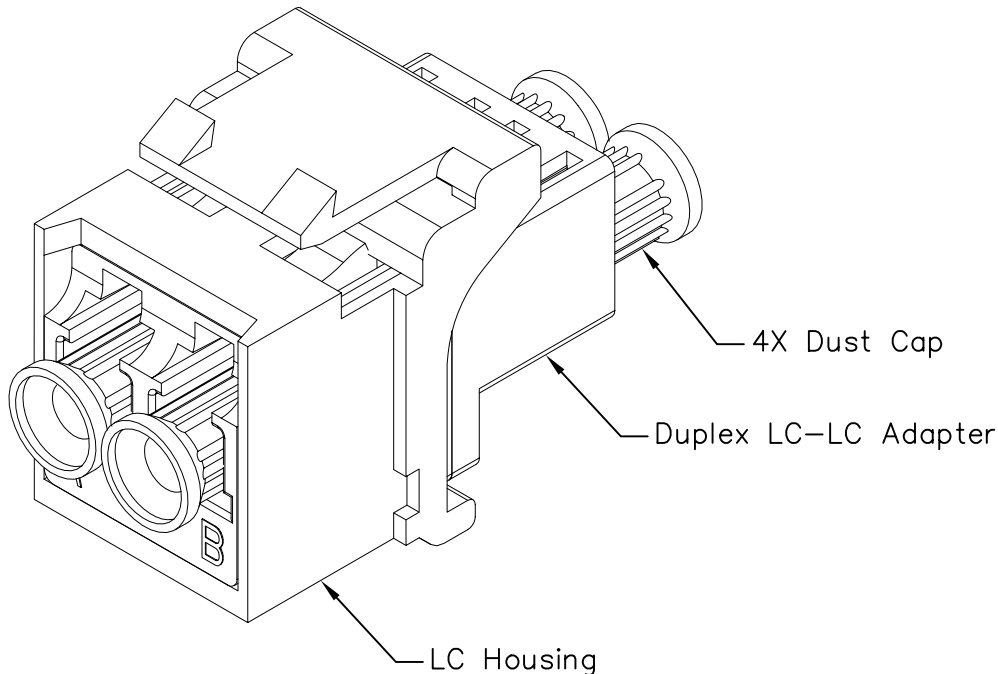

SM/MM Duplex LC-LC Fiber Optic Module

PRODUCT SPECIFICATION

Package includes:

- A. Duplex LC-LC Adapter, 1 pc
- B. Dust Cap, 4 pcs
- C. LC Housing, 1 pc

Features and Benefits:

- Supports optical applications in bringing fiber to the desktop for both multimode and singlemode
- Viable solution for high speed data transmission and broadband internet
- Small Form Factor (SFF) adapter reduces space requirements by 50% over conventional fiber connectivity
- Compatible with all IC107 faceplates, inserts, surface mount boxes, and blank patch panels
- Compatible with all IC108 furniture faceplates, bezels, and surface mount boxes
- Available in ivory and white
- UL listed

MODULE, FIBER OPTIC, LC, DUPLEX

ITEM NO.	IC107LC2XX
DWG NO.	PS107LC200

REV.	B
PAGE NO.	1

CUSTOMER CARE / TECHNICAL SUPPORT * CSR@ICC.COM / 888-ASK-4-ICC (275-4422) * 14700 Alondra Blvd., La Mirada, CA 90637 * www.icc.com

NOTE: UNLESS OTHERWISE SPECIFIED

1. HOUSING:

- A. MATERIAL: ABS, UL 94V-0
- B. COLOR: XX: IV-IVORY & WH-WHITE

2. LC-LC ADAPTER:

- A. MATERIAL: ZIRCONIA (CERAMIC) SLEEVE
- B. COLOR: BLUE

3. DUST CAP:

- A. MATERIAL: PLASTIC
- B. COLOR: WHITE