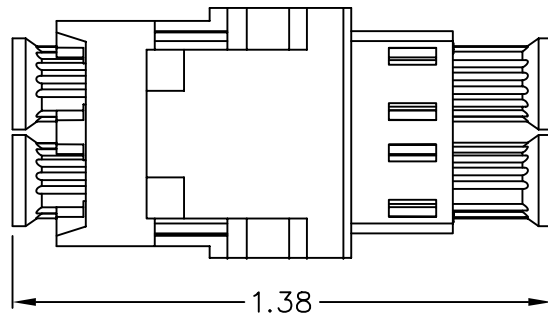

SM/MM Duplex LC-LC Fiber Optic Module

PRODUCT SPECIFICATION

Package includes:

- A. Duplex LC-LC Adapter, 1 pc
- B. Dust Cap, 4 pcs
- C. LC Housing, 1 pc

Features and Benefits:

- Supports optical applications in bringing fiber to the desktop for both multimode and singlemode
- Viable solution for high speed data transmission and broadband internet
- Small Form Factor (SFF) adapter reduces space requirements by 50% over conventional fiber connectivity
- Compatible with all IC107 faceplates, inserts, surface mount boxes, and blank patch panels
- Compatible with all IC108 furniture faceplates, bezels, and surface mount boxes
- Available in ivory and white
- UL listed

MODULE, FIBER OPTIC, LC, DUPLEX

ITEM NO.	IC107LC2XX
DWG NO.	PS107LC200

REV.	B
PAGE NO.	1

CUSTOMER CARE / TECHNICAL SUPPORT * CSR@ICC.COM / 888-ASK-4-ICC (275-4422) * 14700 Alondra Blvd., La Mirada, CA 90637 * www.icc.com