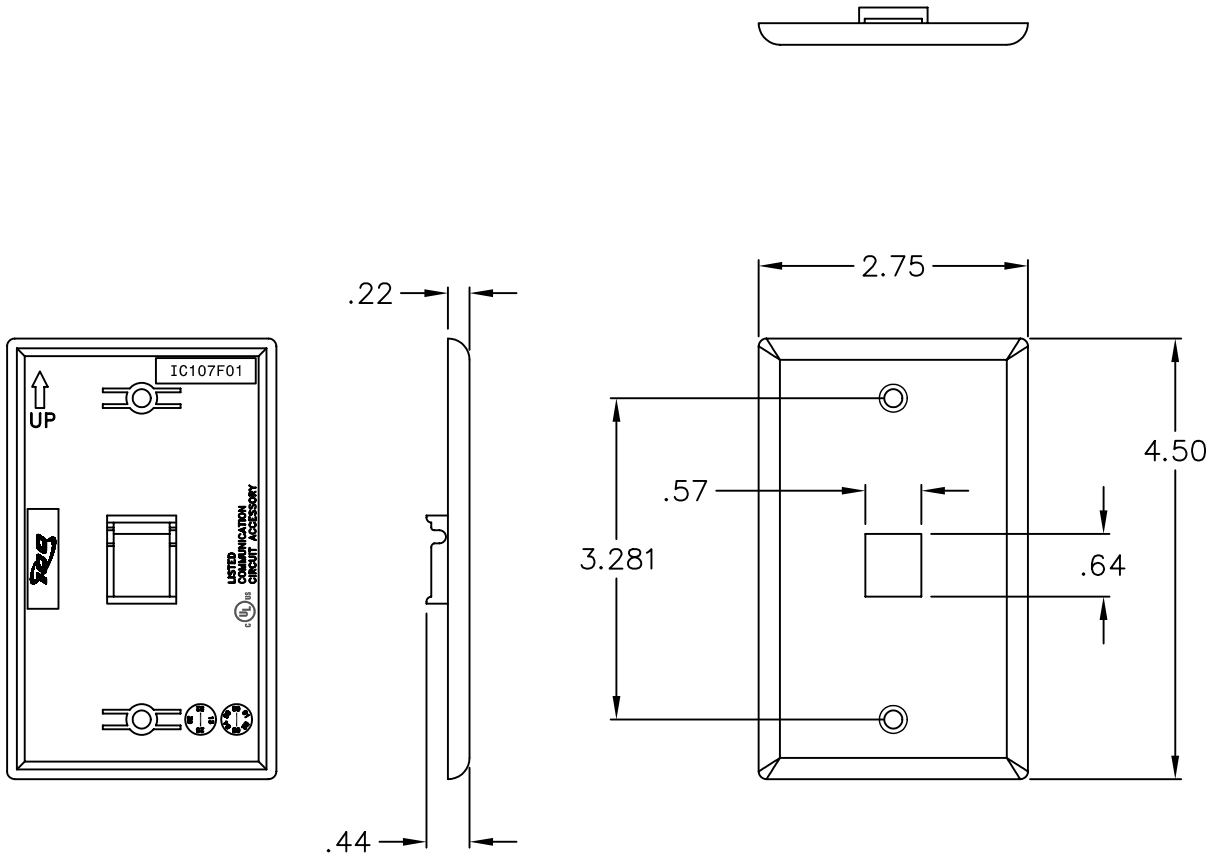

NOTE: UNLESS OTHERWISE SPECIFIED

1. MATERIAL: ABS, UL 94V-0
2. FINISH: TEXTURE
3. COLOR: XX: AL-ALMOND, BK-BLACK, GY-GRAY, IV-IVORY, & WH-WHITE

UL US FILE NO. 125268

FACEPLATE, FLAT, 1-GANG, 1-PORT		 PremiumProducts <i>ProvenPerformance</i> <i>CompetitivePrices</i>	
ITEM NO.	IC107F01XX		REV. A
DWG NO.	PS107F0100		PAGE NO. 2

CUSTOMER CARE / TECHNICAL SUPPORT * CSR@ICC.COM / 888-ASK-4-ICC (275-4422) * 14700 Alondra Blvd., La Mirada, CA 90638 * www.icc.com