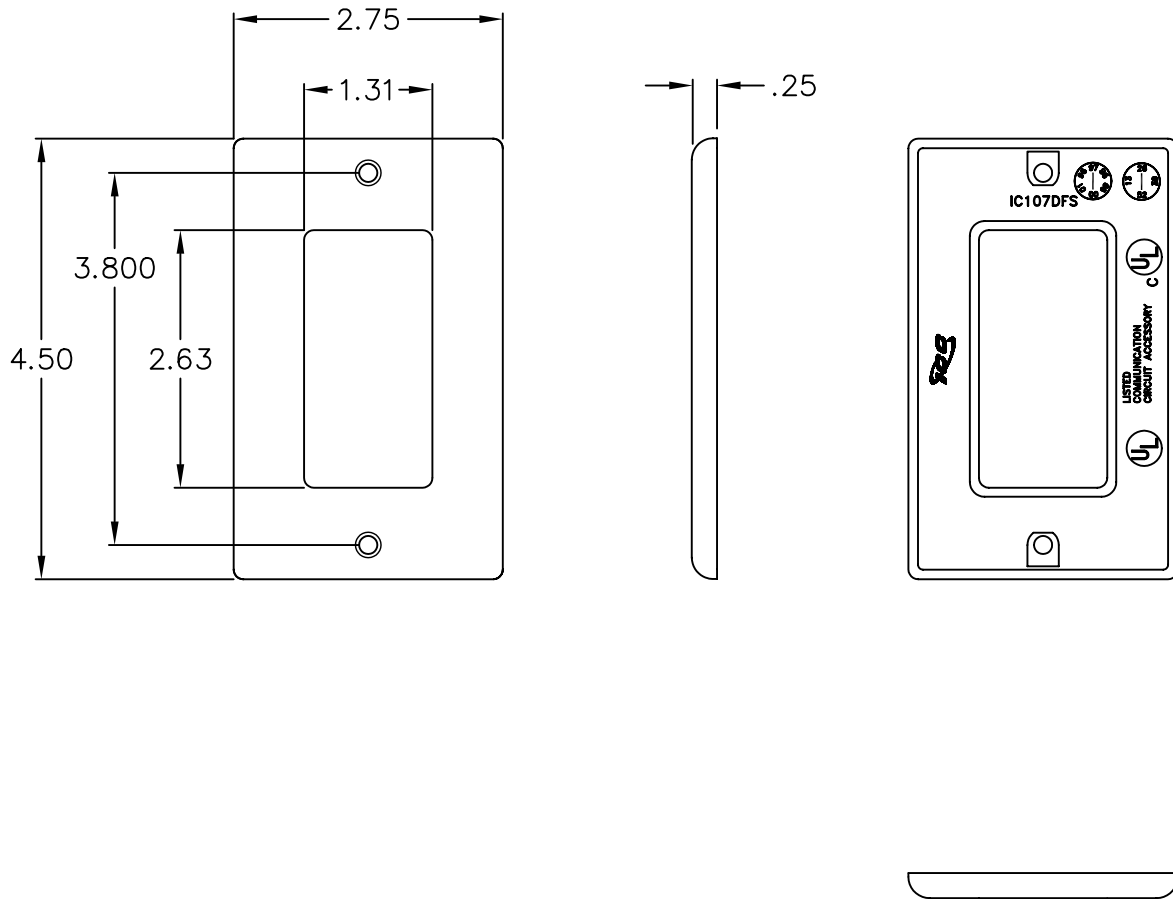

NOTE: UNLESS OTHERWISE SPECIFIED

1. MATERIAL: ABS, UL 94V-0
2. FINISH: GLOSSY
3. COLOR: XX: AL-ALMOND, BK-BLACK, IV-IVORY & WH-WHITE

UL US FILE NO. 125268

FACEPLATE, DECOREX, 1-GANG		 Premium Products Proven Performance Competitive Prices	
ITEM NO.	IC107DFSXX		REV. A
DWG NO.	PS107DFS00		PAGE NO. 2

CUSTOMER CARE / TECHNICAL SUPPORT * CSR@ICC.COM / 888-ASK-4-ICC (275-4422) * 14700 Alondra Blvd., La Mirada, CA 90638 * www.icc.com