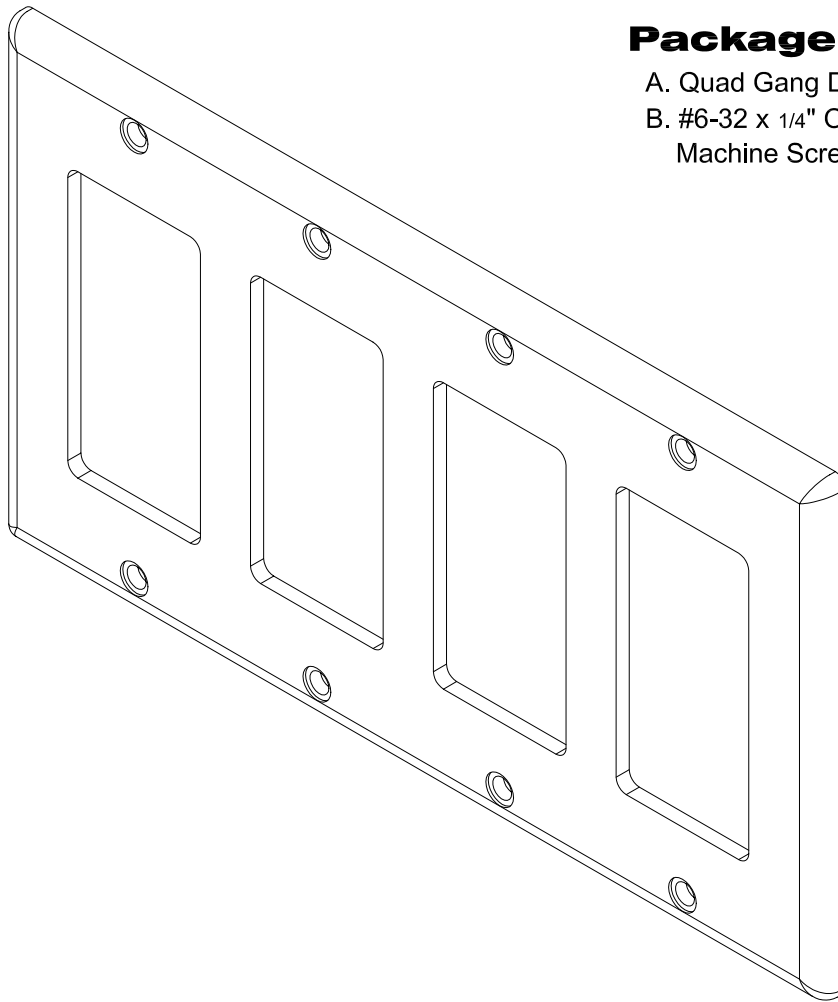

# Quad Gang Decorex Faceplate

### Package includes:

- A. Quad Gang Decorex Faceplate, 1 pc
- B. #6-32 x 1/4" Oval Head, Countersink Machine Screw, 8 pcs

Quad Gang  
Decorex Faceplate