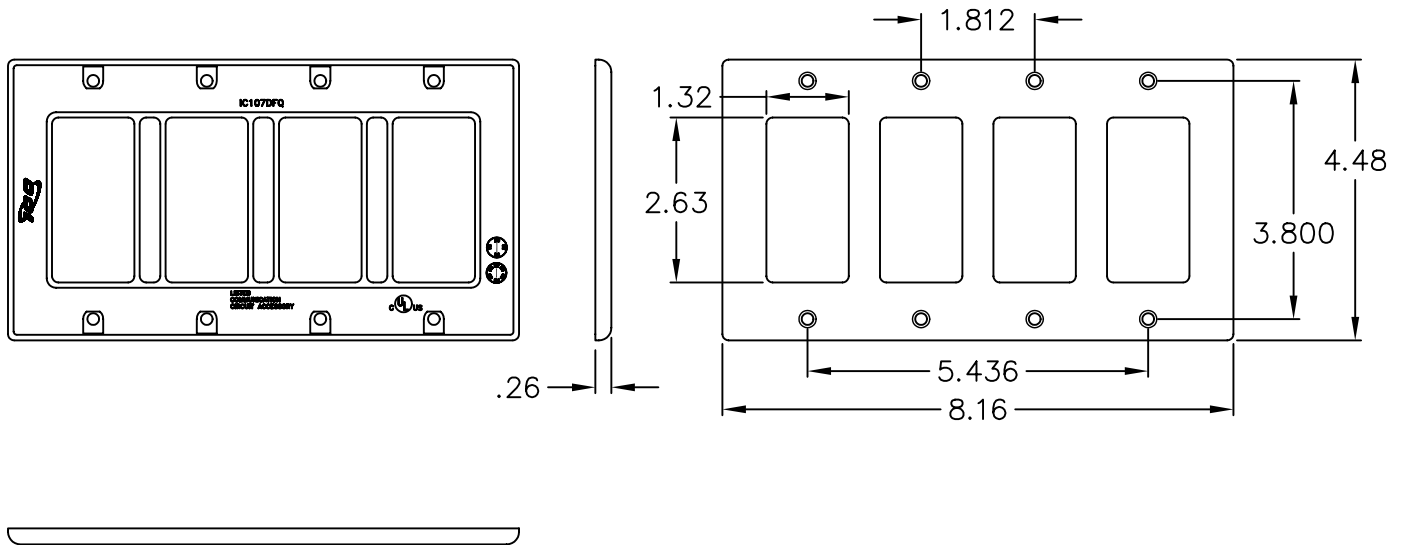

### FACEPLATE, DECOREX, 4-GANG

ITEM NO. IC107DFQXX

REV. A

DWG NO. PS107DFQ00

PAGE NO. 1

CUSTOMER CARE / TECHNICAL SUPPORT \* CSR@ICC.COM / 888-ASK-4-ICC (275-4422) \* 14700 Alondra Blvd., La Mirada, CA 90638 \* www.icc.com