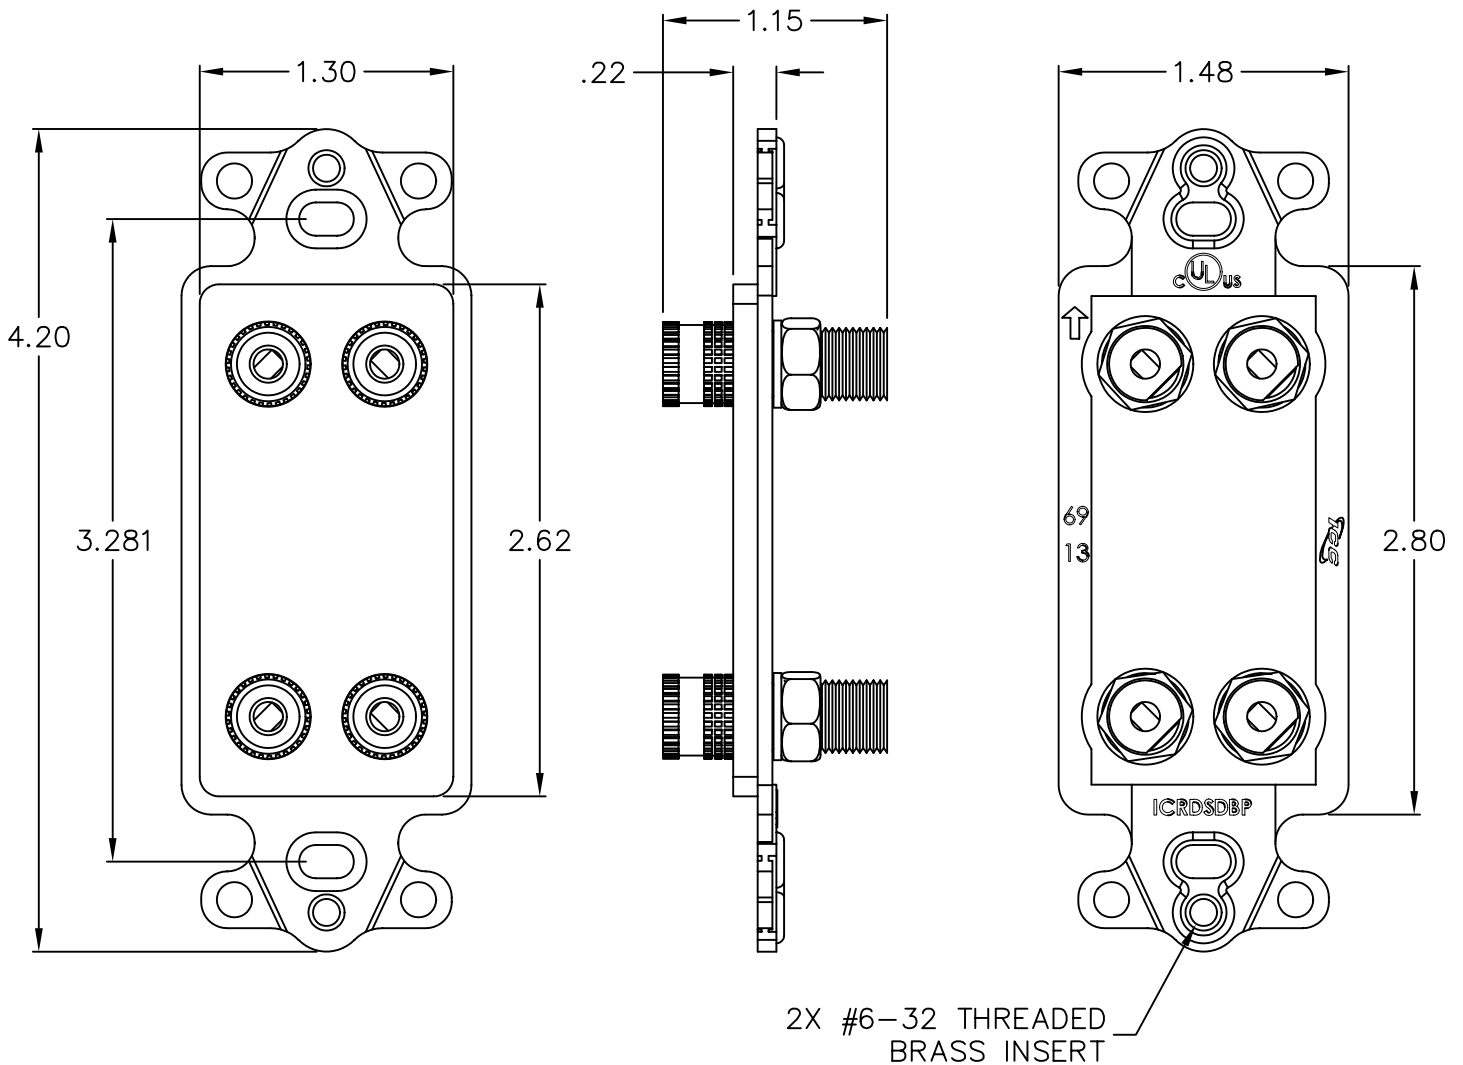

4 Binding Post Decorex Insert

PRODUCT SPECIFICATION

Package includes:

- A. 4 Binding Post Decorex Insert, 1 pc
- B. #6-32 x 3/4" Pan Head Machine Screw, 2 pcs

4 Binding Post Decorex Insert

Features and Benefits:

- Gold plating for optimum connection quality and exceptional performance
- Binding posts accept up to 8 AWG multi-stranded audio wire or banana plugs to allow ample current flow to high wattage speakers providing superior fidelity sound
- Easy installation with a set-screw connection for incoming up to 8 AWG audio cable on the rear side
- Angled front and rear wire inserts for easy speaker wire termination
- Supplied with red and black bands for easy polarity identification
- Ideal for individual room speakers
- Fits standard NEMA electrical boxes
- Provides a professional finished look
- Compatible with all IC107 Decorex faceplates
- Available in almond, ivory, and white
- UL listed

INSERT, DECOREX, 4 BINDING POST

ITEM NO. ICRDSDBPXX

REV. A

DWG NO. PSRDSDBP00

PAGE NO. 1

CUSTOMER CARE / TECHNICAL SUPPORT * CSR@ICC.COM / 888-ASK-4-ICC (275-4422) * 14700 Alondra Blvd., La Mirada, CA 90638 * www.icc.com