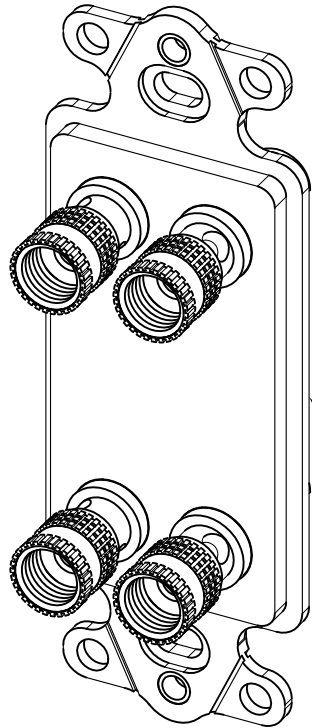

4 Binding Post Decorex Insert

PRODUCT SPECIFICATION

Package includes:

- A. 4 Binding Post Decorex Insert, 1 pc
- B. #6-32 x 3/4" Pan Head Machine Screw, 2 pcs

4 Binding Post Decorex Insert

Features and Benefits:

- Gold plating for optimum connection quality and exceptional performance
- Binding posts accept up to 8 AWG multi-stranded audio wire or banana plugs to allow ample current flow to high wattage speakers providing superior fidelity sound
- Easy installation with a set-screw connection for incoming up to 8 AWG audio cable on the rear side
- Angled front and rear wire inserts for easy speaker wire termination
- Supplied with red and black bands for easy polarity identification
- Ideal for individual room speakers
- Fits standard NEMA electrical boxes
- Provides a professional finished look
- Compatible with all IC107 Decorex faceplates
- Available in almond, ivory, and white
- UL listed

INSERT, DECOREX, 4 BINDING POST

ITEM NO. ICRDSDBPXX

REV. A

DWG NO. PSRDSDBP00

PAGE NO. 1

CUSTOMER CARE / TECHNICAL SUPPORT * CSR@ICC.COM / 888-ASK-4-ICC (275-4422) * 14700 Alondra Blvd., La Mirada, CA 90638 * www.icc.com

NOTE: UNLESS OTHERWISE SPECIFIED

1. HOUSING:

- A. MATERIAL: ABS, UL 94V-0
- B. FINISH: GLOSSY
- C. COLOR: XX: AL-ALMOND, IV-IVORY & WH-WHITE

2. BINDING POST:

- A. MATERIAL: BRASS WITH 3 MICRON GOLD PLATING
- B. POLARITY BAND COLOR: 2 BLACK, 2 RED