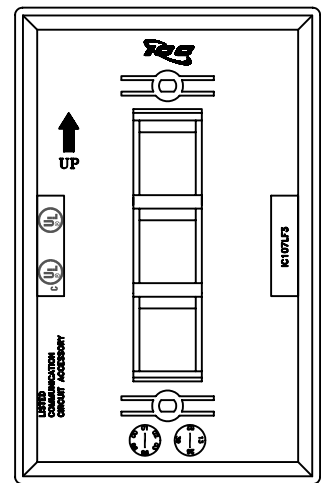

3-Port Single Gang Oversized Faceplate

PRODUCT SPECIFICATION

Package includes:

- A. 3-Port Single Gang Oversized Faceplate, 1 pc
- B. #6-32 x 3/4" Oval Head, Countersink Machine Screw, 2 pcs

3-Port Oversized Faceplate

Features and Benefits:

- Configured to fit standard single gang outlet box
- Designed to support the distribution of voice, data, and other communication needs to the work area for commercial or residential applications
- Rugged and durable construction
- Designed to help cover uneven and jagged drywall cuts
- Accommodates a wide variety of easy to snap-in modules, providing configuration flexibility
- Accepts all IC107 modules
- Available in almond, ivory, and white
- UL listed

FACEPLATE, OVERSIZED, 3-PORT

ITEM NO.	IC107LF3XX
DWG NO.	PS107LF300

REV.	A
PAGE NO.	1

CUSTOMER CARE / TECHNICAL SUPPORT * CSR@ICC.COM / 888-ASK-4-ICC (275-4422) * 14700 Alondra Blvd., La Mirada, CA 90638 * www.icc.com