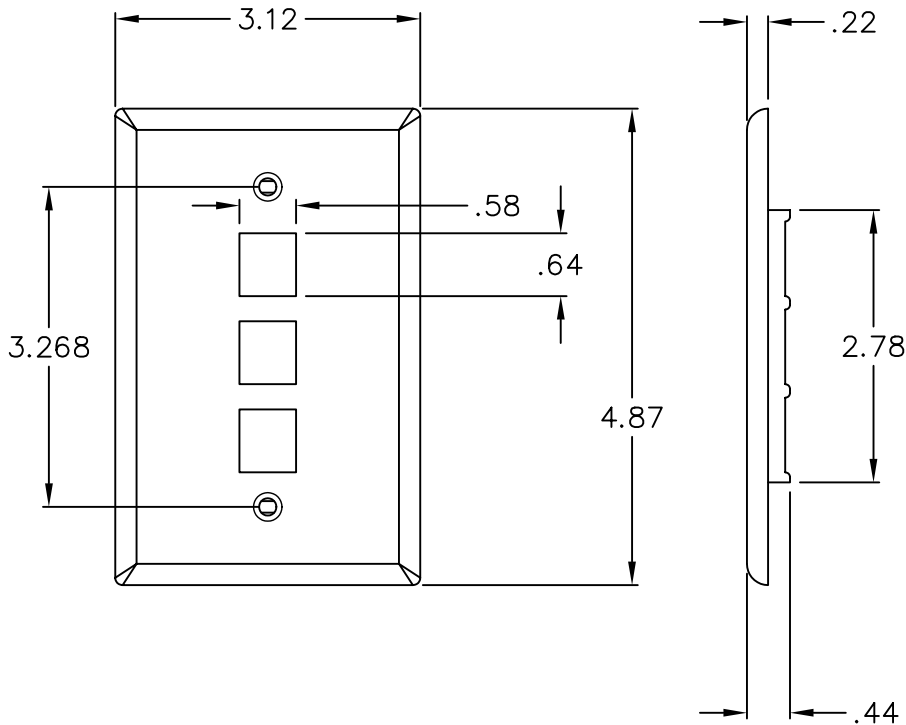

3-Port Single Gang Oversized Faceplate

PRODUCT SPECIFICATION

Package includes:

- A. 3-Port Single Gang Oversized Faceplate, 1 pc
- B. #6-32 x 3/4" Oval Head, Countersink Machine Screw, 2 pcs

3-Port Oversized Faceplate

Features and Benefits:

- Configured to fit standard single gang outlet box
- Designed to support the distribution of voice, data, and other communication needs to the work area for commercial or residential applications
- Rugged and durable construction
- Designed to help cover uneven and jagged drywall cuts
- Accommodates a wide variety of easy to snap-in modules, providing configuration flexibility
- Accepts all IC107 modules
- Available in almond, ivory, and white
- UL listed

FACEPLATE, OVERSIZED, 3-PORT

ITEM NO.	IC107LF3XX
DWG NO.	PS107LF300

REV.	A
PAGE NO.	1

CUSTOMER CARE / TECHNICAL SUPPORT * CSR@ICC.COM / 888-ASK-4-ICC (275-4422) * 14700 Alondra Blvd., La Mirada, CA 90638 * www.icc.com