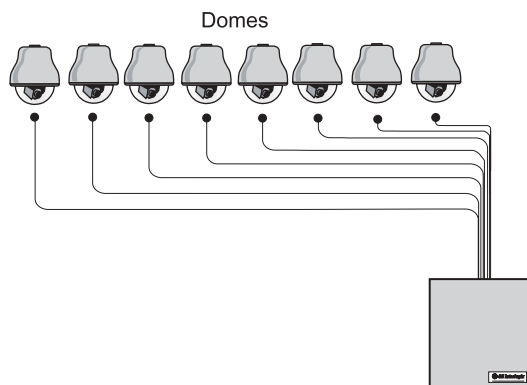

Multi-Output Power Supplies

Centralized Indoor Power Supply for Multiple Cameras

Specifications

KTP-24-4I-200

- Input
  - Voltage: 120 VAC
  - Power: 200 VA
- Output
  - Voltage: 24 VAC
  - Power: 50 VA
- Weight: 13.5 lb (6 kg)
- Temperature: 14° to 122° F (-10 to 50°C)
- Humidity: 10 to 90 percent
- Dimensions: 12 in H x 12 in W x 4 in D (305 mm x 305 mm x 102 mm)

KTP-24-4I-400

- Input
  - Voltage: 120 VAC
  - Power: 400 VA
- Output
  - Voltage: 24 VAC
  - Power: 100 VA
- Weight: 18.5 lb (8.5 kg)
- Temperature: 14° to 122° F (-10° to 50° C)
- Humidity: 10 to 90 percent
- Dimensions: 12 in H x 12 in W x 4 in D (305 mm x 305 mm x 102 mm)

KTP-24-8I-400

- Input
  - Voltage: 120 VAC
  - Power: 400 VA
- Output
  - Voltage: 24 VAC
  - Power: 50 VA
- Weight: 19 lb (9 kg)
- Temperature: 14° to 122° F (-10° to 50° C)
- Humidity: 10 to 90 percent
- Dimensions: 12 in H x 12 in W x 4 in D (305 mm x 305 mm x 102 mm)

KTP-24-8-100

- Input
  - Voltage: 120 VAC
  - Power: 100 VA
- Output
  - Voltage: 24 VAC
  - Power: 12.5 VA
- Weight: 10.5 lb (5 kg)
- Temperature: 14° to 122° F (-10° to 50° C)
- Humidity: 10 to 90 percent
- Dimensions: 12 in H x 12 in W x 4 in D (305 mm x 305 mm x 102 mm)

KTP-24-16-200

- Input
  - Voltage: 120 VAC
  - Power: 200 VA
- Output
  - Voltage: 24 VAC
  - Power: 12.5 VA
- Weight: 13.5 lb (6 kg)
- Temperature: 14° to 122° F (-10° to 50° C)
- Humidity: 10 to 90 percent
- Dimensions: 12 in H x 12 in W x 4 in D (305 mm x 305 mm x 102 mm)

Related Diagram

**For ordering information,
see the CyberDome Quick
Ordering Guide.**

Mailing Address
4575 Research Way, STE 250
Corvallis, OR 97333 USA

Americas
800-469-1676 (US only)
tel 541-754-9133

Asia
tel 852-2907-8108
fax 852-2142-5063

Europe
tel 32-2-725-11-20
fax 32-2-721-86-13

www.GESecurity.com

Australia
tel 61-3-9259-4700

Latin America
tel 305-593-4301