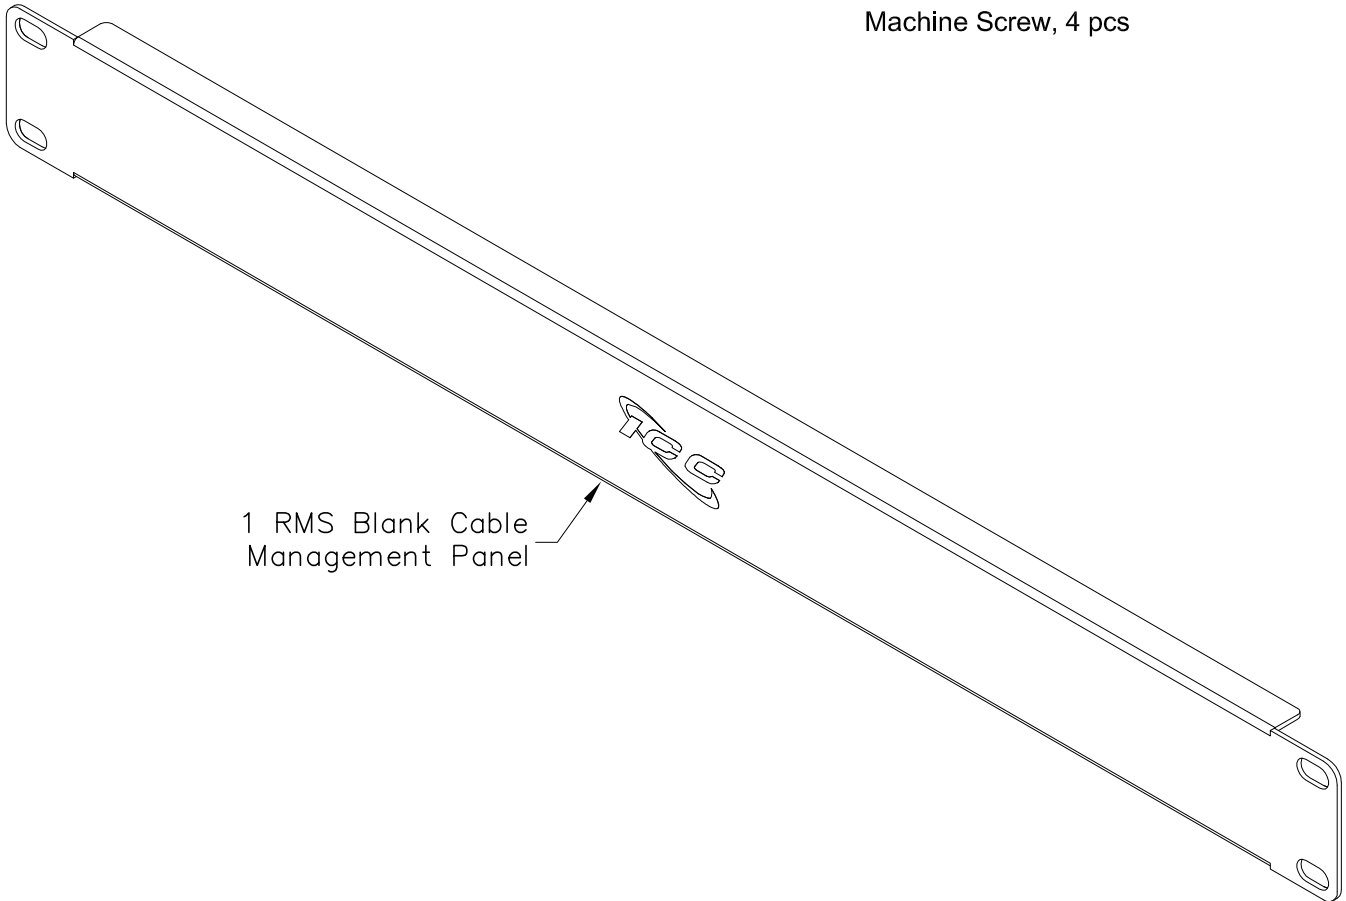

Blank Cable Management Panel, 1 RMS

PRODUCT SPECIFICATION

Package includes:

- A. 1 RMS Blank Cable Management Panel, 1 pc
- B. #12-24 x 5/8" Pan Head, Pilot Point Machine Screw, 4 pcs

1 RMS Blank Cable Management Panel

Features and Benefits:

- Designed to fill open space between system panels
- Designed to fit all standard 19" racks and cabinets
- 1 rack mount space (RMS)
- Used with all ICCMS racks and brackets

PANEL, CABLE MANAGEMENT, BLANK, 1 RMS

1. MATERIAL: 16 GA CRS
2. SURFACE FINISH: BLACK POWDER COAT

PANEL, CABLE MANAGEMENT, BLANK, 1 RMS

ITEM NO. ICCMSCPB1
 DWG NO. PSCMSCPB1

REV. C
 PAGE NO. 2

CUSTOMER CARE / TECHNICAL SUPPORT * CSR@ICC.COM / 888-ASK-4-ICC (275-4422) * 14700 Alondra Blvd., La Mirada, CA 90638 * www.icc.com