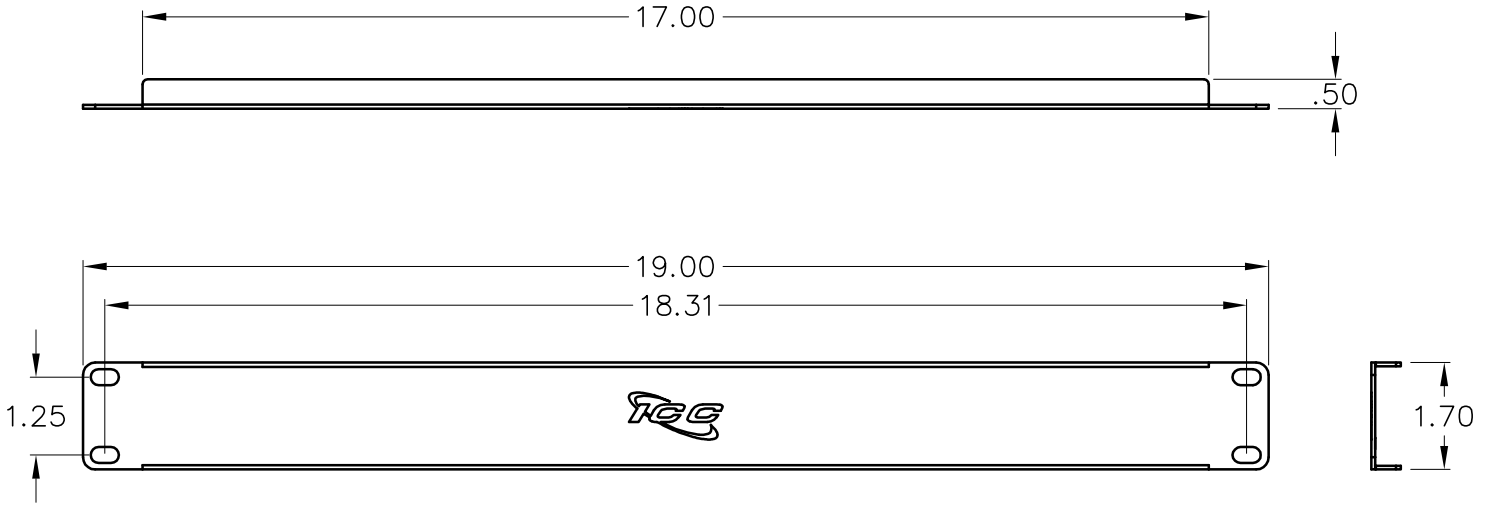

NOTE: UNLESS OTHERWISE SPECIFIED

1. MATERIAL: 16 GA CRS
2. SURFACE FINISH: BLACK POWDER COAT

PANEL, CABLE MANAGEMENT, BLANK, 1 RMS

ITEM NO. ICCMSCPB1
DWG NO. PSCMSCPB1

REV. C
PAGE NO. 2

CUSTOMER CARE / TECHNICAL SUPPORT * CSR@ICC.COM / 888-ASK-4-ICC (275-4422) * 14700 Alondra Blvd., La Mirada, CA 90638 * www.icc.com