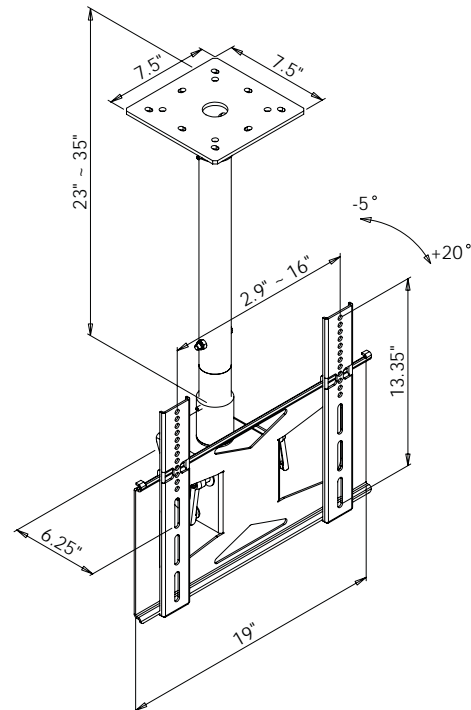

LCD-MID-C

*Universal Mid-Size Flat Panel
Ceiling Mount*

Product Features:

Holds Most 27" - 42" LCD Monitors

Mounting rails adjust to accommodate monitors
with mounting holes up to VESA 400 x 200

Mast Telescopes 23" - 35" from ceiling

Rotates 360° / Adjustable -5° to +20° tilt

Cable management through the center of the mast

Load Capacity - 100 lbs.

Silver Powder Coat finish

Also available in black finish (LCD-MID-CB)

Product Specifications: *(for Architects & Engineers)*

The ceiling mount for mid sized flat panels shall be the Video Mount Products (VMP) LCD-MID-C. The mount shall primarily be constructed of formed steel and shall incorporate arc welds and spot welds. The mount shall be capable of adjusting to accommodate a wide variety of flat panels ranging in size from 27" to 42" and not necessarily be model specific. The adjustable mounting rails shall be capable of accommodating a maximum hole pattern of 400 mm wide and 200 mm tall. The mount shall be capable allowing a tilt ranging from -5° to +15° and allow for a 360° swivel. The load capacity shall be 100 lbs.

Video Mount Products
325 Log Canoe Circle
Stevensville, MD 21666
Phone: 410.643.6390
Fax: 410.643.6615
www.videomount.com

VMP
VIDEO MOUNT PRODUCTS