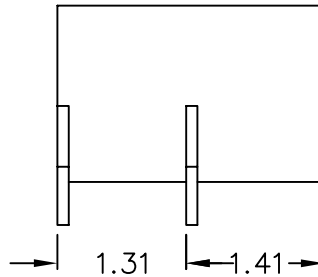

Cable Management Radius Unit

PRODUCT SPECIFICATION

Package includes:

- A. Radius Unit, 2 pcs
- B. 1.75" Black Grommet, 2 pcs
- C. Black Washer, 4 pcs

NOTE: UNLESS OTHERWISE SPECIFIED

1. MATERIAL: ABS
2. FINISH: SMOOTH
3. COLOR: BLACK

Features and Benefits:

- Designed to seat on the sides of racks and brackets providing industry specified bend radius
- Used with ICCMS racks and brackets
- Can also be used on walls and in ceilings for overhead cable management