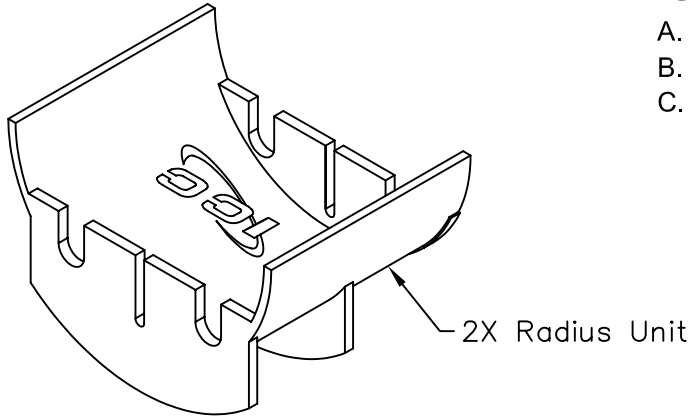

Cable Management Radius Unit

PRODUCT SPECIFICATION

Package includes:

- A. Radius Unit, 2 pcs
- B. 1.75" Black Grommet, 2 pcs
- C. Black Washer, 4 pcs

NOTE: UNLESS OTHERWISE SPECIFIED

1. MATERIAL: ABS
2. FINISH: SMOOTH
3. COLOR: BLACK

Features and Benefits:

- Designed to seat on the sides of racks and brackets providing industry specified bend radius
- Used with ICCMS racks and brackets
- Can also be used on walls and in ceilings for overhead cable management