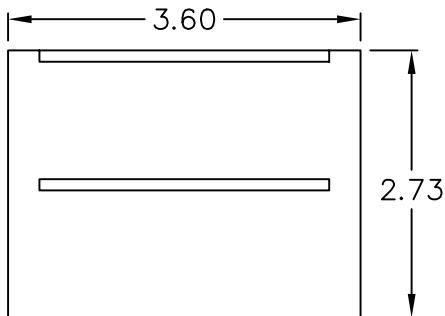

Cable Management Radius Unit

PRODUCT SPECIFICATION

Package includes:

- A. Radius Unit, 2 pcs
- B. 1.75" Black Grommet, 2 pcs
- C. Black Washer, 4 pcs

NOTE: UNLESS OTHERWISE SPECIFIED

1. MATERIAL: ABS
2. FINISH: SMOOTH
3. COLOR: BLACK

Features and Benefits:

- Designed to seat on the sides of racks and brackets providing industry specified bend radius
- Used with ICCMS racks and brackets
- Can also be used on walls and in ceilings for overhead cable management