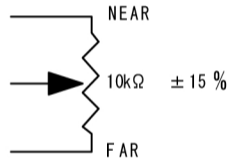

Wiring Diagram

Iris, Focus & Zoom

Potentiometer (AMSP version only)

FOCUS

GREEN

BLUE

PURPLE

ZOOM