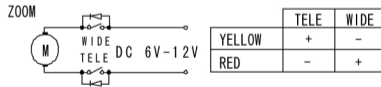

Wiring Diagram

Iris, Focus & Zoom

Potentiometer (AMSP version only)

FOCUS

GREEN

BLUE

PURPLE

ZOOM