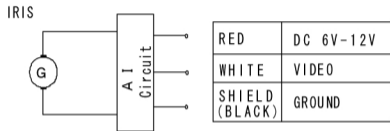

Wiring Diagram

Iris, Focus & Zoom

Potentiometer (AMSP version only)

FOCUS

GREEN

BLUE

PURPLE

ZOOM