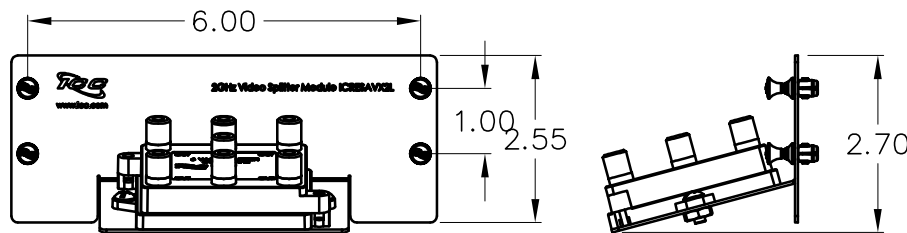

NOTE: UNLESS OTHERWISE SPECIFIED

1. 8-PORT TELEPHONE MODULE WITH RJ31X JACK:
  - A. PCB: GLASS EPOXY FR-4 COPPER CLAD, t=1.20mm
  - B. 110 BLOCK:
    - -HOUSING: PC, UL 94V-0
    - -IDC: PHOSPHOROUS BRONZE, TIN PLATED
  - C. RJ45 & RJ31X JACK/SOCKET:
    - -HOUSING: PBT + 15% FIBER GLASS
    - -CONTACT: PHOSPHOROUS BRONZE, 50u" GOLD PLATED
  - D. WIRING IN ACCORDANCE TO T568B
2. LOCKING BUTTON: MATERIAL: NYLON 6/6, UL 94V-0