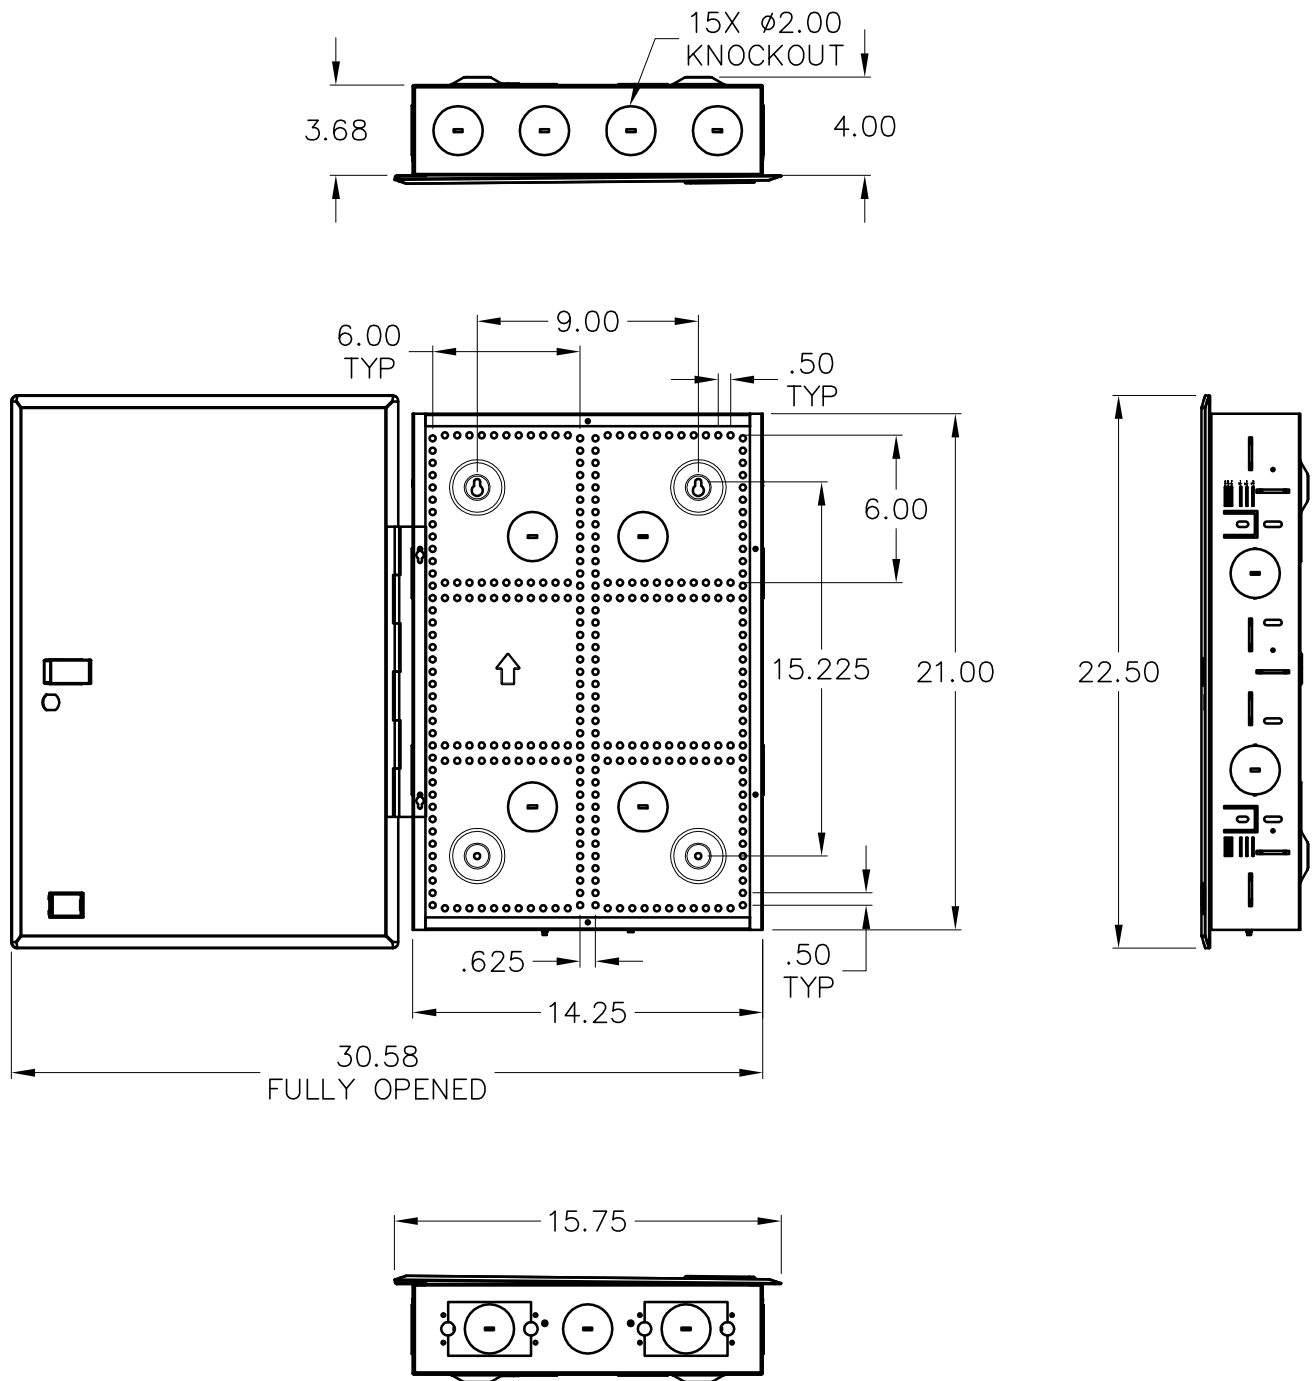

NOTE: UNLESS OTHERWISE SPECIFIED

1. MATERIAL: 20 GA CRS
2. SURFACE FINISH: WHITE POWDER COAT

COMBO, NET MEDIA CENTER, 21"		 <i>Premium Products</i> <i>Proven Performance</i> <i>Competitive Prices</i>	
ITEM NO.	ICRESDC21K		REV. A
DWG NO.	PSRESDC21K	PAGE NO.	2

CUSTOMER CARE / TECHNICAL SUPPORT * CSR@ICC.COM / 888-ASK-4-ICC (275-4422) * 14700 Alondra Blvd., La Mirada, CA 90638 * www.icc.com