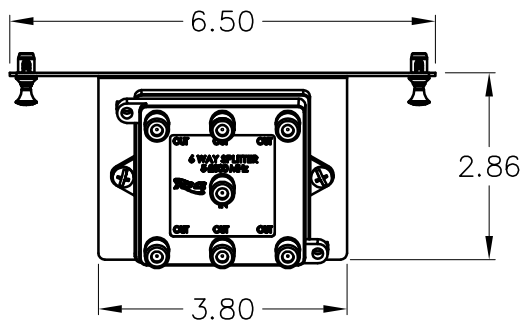

NOTE: UNLESS OTHERWISE SPECIFIED

1. 8-PORT TELEPHONE MODULE WITH RJ31X JACK:
  - A. PCB: GLASS EPOXY FR-4 COPPER CLAD, t=1.20mm
  - B. 110 BLOCK:
    - -HOUSING: PC, UL 94V-0
    - -IDC: PHOSPHOROUS BRONZE, TIN PLATED
  - C. RJ45 & RJ31X JACK/SOCKET:
    - -HOUSING: PBT + 15% FIBER GLASS
    - -CONTACT: PHOSPHOROUS BRONZE, 50u" GOLD PLATED
  - D. WIRING IN ACCORDANCE TO T568B
2. LOCKING BUTTON: MATERIAL: NYLON 6/6, UL 94V-0