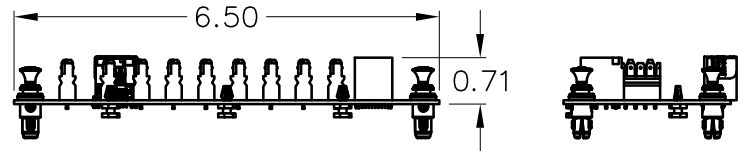

NOTE: UNLESS OTHERWISE SPECIFIED

1. 8-PORT TELEPHONE MODULE WITH RJ31X JACK:
  - A. PCB: GLASS EPOXY FR-4 COPPER CLAD, t=1.20mm
  - B. 110 BLOCK:
    - -HOUSING: PC, UL 94V-0
    - -IDC: PHOSPHOROUS BRONZE, TIN PLATED
  - C. RJ45 & RJ31X JACK/SOCKET:
    - -HOUSING: PBT + 15% FIBER GLASS
    - -CONTACT: PHOSPHOROUS BRONZE, 50u" GOLD PLATED
  - D. WIRING IN ACCORDANCE TO T568B
2. LOCKING BUTTON: MATERIAL: NYLON 6/6, UL 94V-0