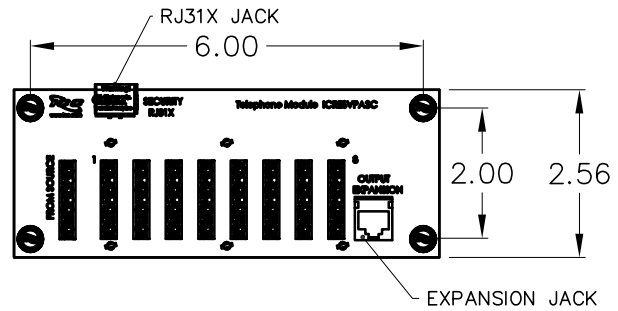

NOTE: UNLESS OTHERWISE SPECIFIED

1. 8-PORT TELEPHONE MODULE WITH RJ31X JACK:
  - A. PCB: GLASS EPOXY FR-4 COPPER CLAD, t=1.20mm
  - B. 110 BLOCK:
    - -HOUSING: PC, UL 94V-0
    - -IDC: PHOSPHOROUS BRONZE, TIN PLATED
  - C. RJ45 & RJ31X JACK/SOCKET:
    - -HOUSING: PBT + 15% FIBER GLASS
    - -CONTACT: PHOSPHOROUS BRONZE, 50u" GOLD PLATED
  - D. WIRING IN ACCORDANCE TO T568B
2. LOCKING BUTTON: MATERIAL: NYLON 6/6, UL 94V-0