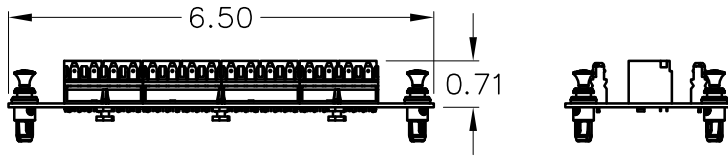

NOTE: UNLESS OTHERWISE SPECIFIED

1. 8-PORT CAT 6 DATA MODULE:
  - A. PCB: GLASS EPOXY FR-4 COPPER CLAD, t=1.20mm
  - B. 110 BLOCK:
    - -HOUSING: PC, UL 94V-0
    - -IDC: PHOSPHOROUS BRONZE, TIN PLATED
  - C. RJ45 JACK/SOCKET:
    - -HOUSING: PBT + 15% FIBER GLASS
    - -CONTACT: PHOSPHOROUS BRONZE, 50u" GOLD PLATED
  - D. WIRING IN ACCORDANCE TO T568A
  - E. CATEGORY 6 RATED
2. LOCKING BUTTON: MATERIAL: NYLON 6/6, UL 94V-0

NOTE: UNLESS OTHERWISE SPECIFIED

1. 8-PORT TELEPHONE MODULE WITH RJ31X JACK:
  - A. PCB: GLASS EPOXY FR-4 COPPER CLAD, t=1.20mm
  - B. 110 BLOCK:
    - -HOUSING: PC, UL 94V-0
    - -IDC: PHOSPHOROUS BRONZE, TIN PLATED
  - C. RJ45 & RJ31X JACK/SOCKET:
    - -HOUSING: PBT + 15% FIBER GLASS
    - -CONTACT: PHOSPHOROUS BRONZE, 50u" GOLD PLATED
  - D. WIRING IN ACCORDANCE TO T568B
2. LOCKING BUTTON: MATERIAL: NYLON 6/6, UL 94V-0

NOTE: UNLESS OTHERWISE SPECIFIED

1. 1X6 VIDEO SPLITTER:
  - A. HOUSING: DIE-CASTING WITH NICKEL PLATING
  - B. CONNECTORS: F-TYPE FEMALE
  - C. FREQUENCY RANGE: 5 ~ 2300 MHZ
  - D. INSERTION LOSS: 15 dB TYPICAL
2. MOUNTING BRACKET:
  - A. MATERIAL: 18 GA CRS
  - B. SURFACE FINISH: WHITE POWDER COAT
3. LOCKING BUTTON: MATERIAL: NYLON 6/6, UL 94V-0

COMBO, NET MEDIA CENTER, 21"

ITEM NO.	ICRESDC21K	REV.	A	 Premium Products Proven Performance Competitive Prices
DWG NO.	PSRESDC21K	PAGE NO.	3	

CUSTOMER CARE / TECHNICAL SUPPORT * CSR@ICC.COM / 888-ASK-4-ICC (275-4422) * 14700 Alondra Blvd., La Mirada, CA 90638 * www.icc.com