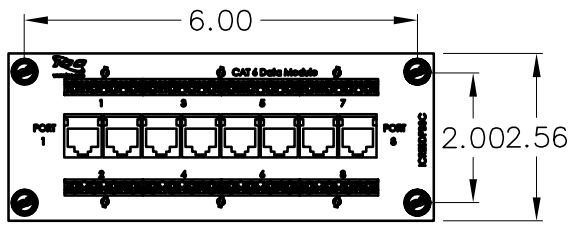

NOTE: UNLESS OTHERWISE SPECIFIED

1. 8-PORT CAT 6 DATA MODULE:
  - A. PCB: GLASS EPOXY FR-4 COPPER CLAD, t=1.20mm
  - B. 110 BLOCK:
    - -HOUSING: PC, UL 94V-0
    - -IDC: PHOSPHOROUS BRONZE, TIN PLATED
  - C. RJ45 JACK/SOCKET:
    - -HOUSING: PBT + 15% FIBER GLASS
    - -CONTACT: PHOSPHOROUS BRONZE, 50u" GOLD PLATED
  - D. WIRING IN ACCORDANCE TO T568A
  - E. CATEGORY 6 RATED
2. LOCKING BUTTON: MATERIAL: NYLON 6/6, UL 94V-0

NOTE: UNLESS OTHERWISE SPECIFIED

1. 8-PORT TELEPHONE MODULE WITH RJ31X JACK:
  - A. PCB: GLASS EPOXY FR-4 COPPER CLAD, t=1.20mm
  - B. 110 BLOCK:
    - -HOUSING: PC, UL 94V-0
    - -IDC: PHOSPHOROUS BRONZE, TIN PLATED
  - C. RJ45 & RJ31X JACK/SOCKET:
    - -HOUSING: PBT + 15% FIBER GLASS
    - -CONTACT: PHOSPHOROUS BRONZE, 50u" GOLD PLATED
  - D. WIRING IN ACCORDANCE TO T568B
2. LOCKING BUTTON: MATERIAL: NYLON 6/6, UL 94V-0

NOTE: UNLESS OTHERWISE SPECIFIED

1. 1X6 VIDEO SPLITTER:
  - A. HOUSING: DIE-CASTING WITH NICKEL PLATING
  - B. CONNECTORS: F-TYPE FEMALE
  - C. FREQUENCY RANGE: 5 ~ 2300 MHZ
  - D. INSERTION LOSS: 15 dB TYPICAL
2. MOUNTING BRACKET:
  - A. MATERIAL: 18 GA CRS
  - B. SURFACE FINISH: WHITE POWDER COAT
3. LOCKING BUTTON: MATERIAL: NYLON 6/6, UL 94V-0

COMBO, NET MEDIA CENTER, 21"

ITEM NO.	ICRESDC21K	REV.	A	 Premium Products Proven Performance Competitive Prices
DWG NO.	PSRESDC21K	PAGE NO.	3	

CUSTOMER CARE / TECHNICAL SUPPORT * CSR@ICC.COM / 888-ASK-4-ICC (275-4422) * 14700 Alondra Blvd., La Mirada, CA 90638 * www.icc.com