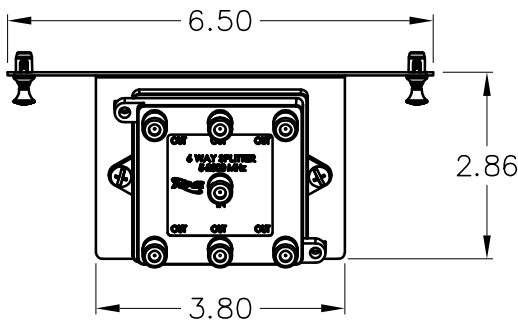

NOTE: UNLESS OTHERWISE SPECIFIED

1. 8-PORT TELEPHONE MODULE WITH RJ31X JACK:
  - A. PCB: GLASS EPOXY FR-4 COPPER CLAD, t=1.20mm
  - B. 110 BLOCK:
    - -HOUSING: PC, UL 94V-0
    - -IDC: PHOSPHOROUS BRONZE, TIN PLATED
  - C. RJ45 & RJ31X JACK/SOCKET:
    - -HOUSING: PBT + 15% FIBER GLASS
    - -CONTACT: PHOSPHOROUS BRONZE, 50u" GOLD PLATED
  - D. WIRING IN ACCORDANCE TO T568A
2. LOCKING BUTTON: MATERIAL: NYLON 6/6, UL 94V-0