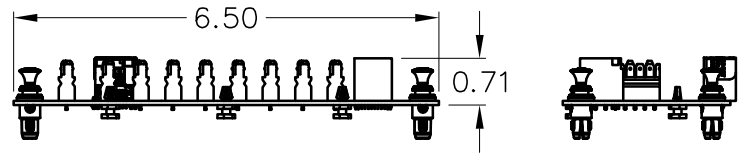

NOTE: UNLESS OTHERWISE SPECIFIED

1. 8-PORT TELEPHONE MODULE WITH RJ31X JACK:
  - A. PCB: GLASS EPOXY FR-4 COPPER CLAD, t=1.20mm
  - B. 110 BLOCK:
    - -HOUSING: PC, UL 94V-0
    - -IDC: PHOSPHOROUS BRONZE, TIN PLATED
  - C. RJ45 & RJ31X JACK/SOCKET:
    - -HOUSING: PBT + 15% FIBER GLASS
    - -CONTACT: PHOSPHOROUS BRONZE, 50u" GOLD PLATED
  - D. WIRING IN ACCORDANCE TO T568A
2. LOCKING BUTTON: MATERIAL: NYLON 6/6, UL 94V-0