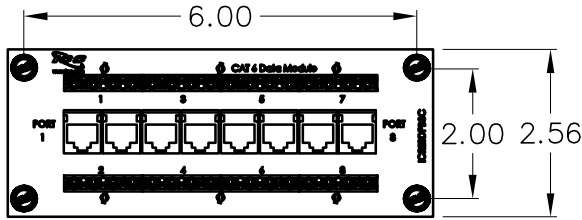

**NOTE: UNLESS OTHERWISE SPECIFIED**

1. 8-PORT CAT 6 DATA MODULE:
  - A. PCB: GLASS EPOXY FR-4 COPPER CLAD, t=1.20mm
  - B. 110 BLOCK:
    - HOUSING: PC, UL 94V-0
    - IDC: PHOSPHOROUS BRONZE, TIN PLATED
  - C. RJ45 JACK/SOCKET:
    - HOUSING: PBT + 15% FIBER GLASS
    - CONTACT: PHOSPHOROUS BRONZE, 50u" GOLD PLATED
  - D. WIRING IN ACCORDANCE TO T568A
  - E. CATEGORY 6 RATED
2. LOCKING BUTTON: MATERIAL: NYLON 6/6, UL 94V-0