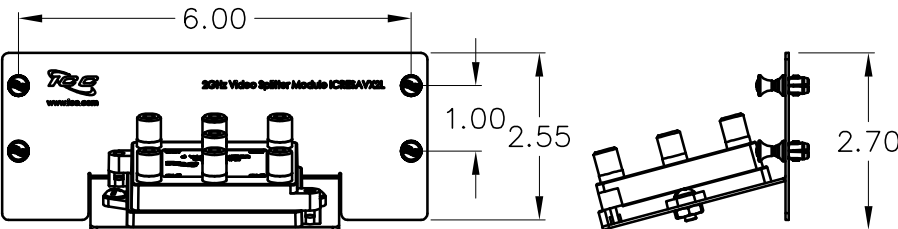

NOTE: UNLESS OTHERWISE SPECIFIED

1. 8-PORT TELEPHONE MODULE WITH RJ31X JACK:
  - A. PCB: GLASS EPOXY FR-4 COPPER CLAD, t=1.20mm
  - B. 110 BLOCK:
    - -HOUSING: PC, UL 94V-0
    - -IDC: PHOSPHOROUS BRONZE, TIN PLATED
  - C. RJ45 & RJ31X JACK/SOCKET:
    - -HOUSING: PBT + 15% FIBER GLASS
    - -CONTACT: PHOSPHOROUS BRONZE, 50u" GOLD PLATED
  - D. WIRING IN ACCORDANCE TO T568A
2. LOCKING BUTTON: MATERIAL: NYLON 6/6, UL 94V-0