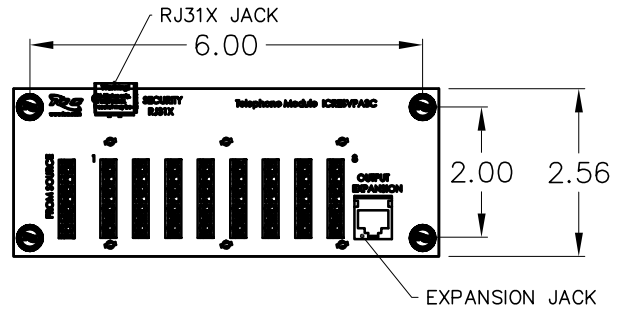

NOTE: UNLESS OTHERWISE SPECIFIED

1. 8-PORT TELEPHONE MODULE WITH RJ31X JACK:
  - A. PCB: GLASS EPOXY FR-4 COPPER CLAD, t=1.20mm
  - B. 110 BLOCK:
    - -HOUSING: PC, UL 94V-0
    - -IDC: PHOSPHOROUS BRONZE, TIN PLATED
  - C. RJ45 & RJ31X JACK/SOCKET:
    - -HOUSING: PBT + 15% FIBER GLASS
    - -CONTACT: PHOSPHOROUS BRONZE, 50u" GOLD PLATED
  - D. WIRING IN ACCORDANCE TO T568A
2. LOCKING BUTTON: MATERIAL: NYLON 6/6, UL 94V-0