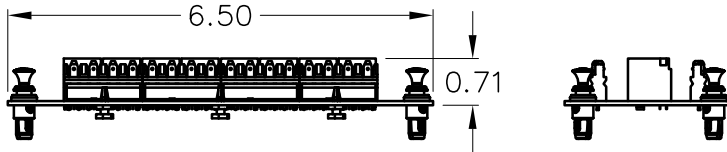

NOTE: UNLESS OTHERWISE SPECIFIED

1. 8-PORT CAT 6 DATA MODULE:
  - A. PCB: GLASS EPOXY FR-4 COPPER CLAD, t=1.20mm
  - B. 110 BLOCK:
    - -HOUSING: PC, UL 94V-0
    - -IDC: PHOSPHOROUS BRONZE, TIN PLATED
  - C. RJ45 JACK/SOCKET:
    - -HOUSING: PBT + 15% FIBER GLASS
    - -CONTACT: PHOSPHOROUS BRONZE, 50u" GOLD PLATED
  - D. WIRING IN ACCORDANCE TO T568A
  - E. CATEGORY 6 RATED
2. LOCKING BUTTON: MATERIAL: NYLON 6/6, UL 94V-0

NOTE: UNLESS OTHERWISE SPECIFIED

1. 8-PORT TELEPHONE MODULE WITH RJ31X JACK:
  - A. PCB: GLASS EPOXY FR-4 COPPER CLAD, t=1.20mm
  - B. 110 BLOCK:
    - -HOUSING: PC, UL 94V-0
    - -IDC: PHOSPHOROUS BRONZE, TIN PLATED
  - C. RJ45 & RJ31X JACK/SOCKET:
    - -HOUSING: PBT + 15% FIBER GLASS
    - -CONTACT: PHOSPHOROUS BRONZE, 50u" GOLD PLATED
  - D. WIRING IN ACCORDANCE TO T568A
2. LOCKING BUTTON: MATERIAL: NYLON 6/6, UL 94V-0

NOTE: UNLESS OTHERWISE SPECIFIED

1. 1X6 VIDEO SPLITTER:
  - A. HOUSING: DIE-CASTING WITH NICKEL PLATING
  - B. CONNECTORS: F-TYPE FEMALE
  - C. FREQUENCY RANGE: 5 ~ 2300 MHZ
  - D. INSERTION LOSS: 15 dB TYPICAL
2. MOUNTING BRACKET:
  - A. MATERIAL: 18 GA CRS
  - B. SURFACE FINISH: WHITE POWDER COAT
3. LOCKING BUTTON: MATERIAL: NYLON 6/6, UL 94V-0

COMBO, NET MEDIA CENTER, PLASTIC, 9'		 Premium Products Proven Performance Competitive Prices	
ITEM NO.	ICRESDC9PK		REV. B
DWG NO.	PSRESDC9PK	PAGE NO.	3

CUSTOMER CARE / TECHNICAL SUPPORT * CSR@ICC.COM / 888-ASK-4-ICC (275-4422) * 14700 Alondra Blvd., La Mirada, CA 90638 * www.icc.com