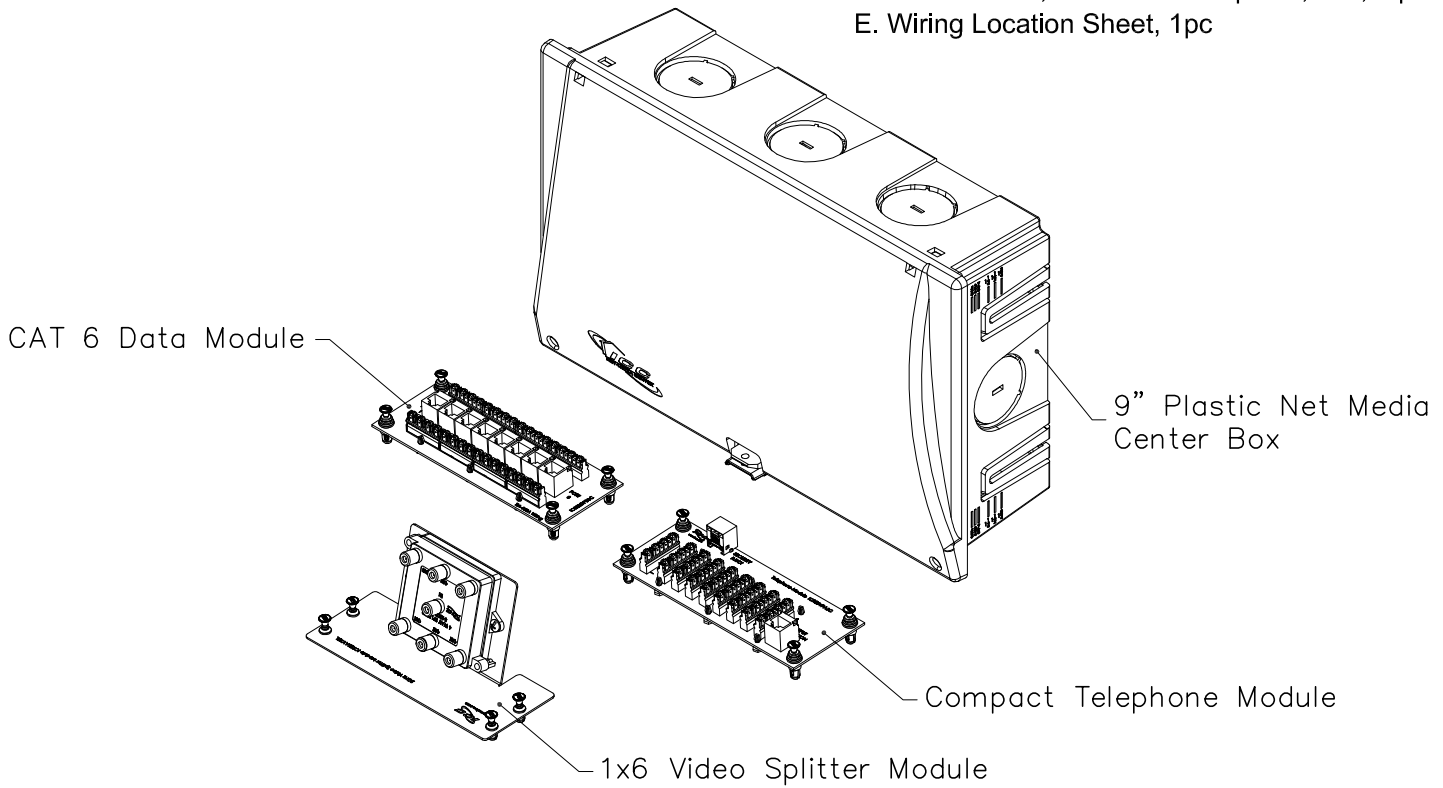

# 9" Plastic Net Media Center Combo

### Package includes:

- A. 9" Plastic Net Media Center Box, 1 pc
- B. Compact Module, CAT 6, Data, 8-Port, 1 pc
- C. Compact Module, Telephone, 8-Port w/RJ31, 1pc
- D. Resi module, 2 GHz Video Splitter, 1x6, 1 pc
- E. Wiring Location Sheet, 1pc

### Features and Benefits:

- Designed with high quality, lightweight plastic.
- Designed to serve as the central distribution point for voice, data, video, audio, and security services for smaller residential structured wiring systems.
- Allows for internal modules to be mounted horizontally or vertically.
- Integrated snap-in module system enables users to quickly insert or move the internal modules.
- Includes 3 top, 3 bottom, 4 rear, and 2 side knockouts for routing cables.
- Includes a knockout for an optional AC power outlet (not included) to provide power distribution.
- Fits between 16" wall mounting spaces or can be wall mounted.
- Designed with a pad lock option for additional security (pad lock not included).