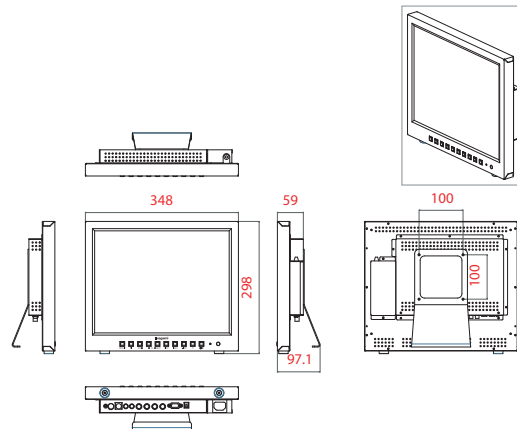

LCM-151 High Resolution Security Surveillance Color LCD Monitor

Specifications

GENERAL	Type:	15 inch TFT LCD
	Color:	16.8M colors
	Pixel Pitch:	0.297mm x 0.297mm
	Screen Aspect Ratio:	4:3
	Contrast Ratio:	700:1 (Typical)
	Luminance:	250cd/m2
	Response Time:	8msec (Typical)
	Video Impedance:	75 Ohms
	Resolution:	XGA (1024 x 768)
	Viewing Angle:	L/R 140 degrees, U/D 125 degrees
	Active Area:	304.128mm x 228.096mm
	Video System:	NTSC / PAL / SECAM
Panel Lamp Life:	35,000 hours	
INTERFACE	Connectors:	Composite BNC IN/OUT x2, S-Video IN/OUT x1 Video Audio L/R x1, PC Audio x1 D-Sub 15P IN (PC) x1
	PC Sync:	H Sync Frequency: 31 ~ 48KHz V Sync Frequency: 55 ~ 75Hz
SPEAKER	Built-in Speaker	2W x2
FRONT SW	MENU/EXIT, AUTO, VOLUME, VIDEO 1, VIDEO 2, S-VIDEO, PC, POWER	
TEMPERATURE	Operating Temperature:	0 ~ 40 C
POWER	Power Input:	DC12V/3A AC Adaptor AC100V ~ 240V (50/60Hz)
	Power Consumption:	Maximum 25Watts DPMS: Under 3W
PHYSICAL	Net (Gross) Weight:	Approx 4.8 kg (5.5 kg)
	Net (Gross) Dimensions:	Approx. 348 x 298 x 96.1mm (515 x 420 x 165mm) WHD
	VESA Mount Size:	100mm x 100mm
STANDARD ACCESSORIES		Power Code (USA Type, Length 1.8m) Adptor (12V, 3.5A) RGB Cable (Length 1.5m) Installation/Operation Manual Remote Control Battery AAA x 2

External Appearance

Specifications are subject to change without notice.

Ikegami

IKEGAMI ELECTRONICS (U.S.A.), INC.

URL <http://www.ikegami.com>

**HEADQUARTERS
WESTCOAST OFFICE**

37 Brook Avenue, Maywood, NJ 07607 Phone (201)368-9171 Fax (201)569-1626
2631 Manhattan Beach Blvd., Redondo Beach, CA 90278
Phone (310)297-1900 Fax (310)536-9550

**SOUTHWEST OFFICE
MIDWEST OFFICE
SOUTHEAST OFFICE**

773 Bearden Road, Waxahachie, TX 75167 Phone (972)869-2363 Fax (972)556-1057
747 Church Road, Unit C1, Elmhurst, IL 60126 Phone (630)834-9774 Fax (630)834-8689
5200 N.W. 33rd Avenue, Suite 111, Fort Lauderdale, FL 33309
Phone (954)735-2203 Fax (954)735-2227