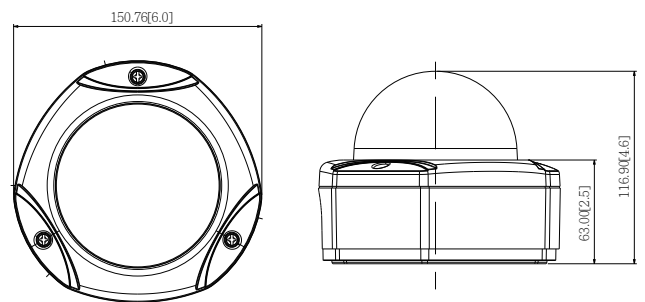

### DIMENSION DIAGRAM

Unit: mm [inch]

#### • General

Power Source / Consumption	PoE Class 2 (IEEE802.3af) / 4.8 W (IR on)
Weight	975 g (2.15 lb)
Dimensions (Ø x H)	150.76 mm x 116.9 mm (6" x 4.6")
Environmental Casing	Weatherproof (IP66 rated); Vandal proof(IK10 rated); Transparent dome cover
Mount Type	Surface, Pendant, Wall, Corner, Pole, Flush, Gang box
Starting Temperature	-20°C ~ 50°C (-4°F ~ 122°F)
Operating Temperature	-40°C ~ 50°C (-40°F ~ 122°F)
Operating Humidity	10% ~ 85% RH
Approvals	CE (EN 55022 Class B, EN 55024), FCC (Part15 Subpart B Class B), IK10, IP66, NEMA 4X