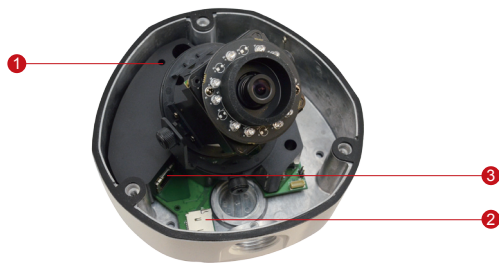

## 5MP Outdoor Dome with D/N, IR, Basic WDR, Vari-focal Lens

- 5 Megapixel with 1080p
- Day and night with IR LED
- Vari-focal Lens with f2.8~12mm / F1.4
- Basic WDR (69 dB)
- 30 fps at 1920 x 1080
- Weatherproof (IP66) and Vandal Proof (IK10)

### PHOTO INDICATION

- 1 Reset Button
- 2 MicroSDHC/MicroSDXC Card Slot
- 3 Ethernet Port

#### • Lens

Focal Length / Aperture	Vari-focal, f2.8 - 12 mm / F1.4
Iris	Fixed iris
Focus	Manual focus
Mount Type	Board mount
Horizontal Viewing Angle	69.2° - 28.2°
Viewing Angle Adjustment	Pan: 0° - 350°; Tilt: 17° - 163°; Rotate: 0° - 350°

#### • General

Power Source / Consumption	PoE Class 2 (IEEE802.3af) / 4.8 W (IR on)
Weight	975 g (2.15 lb)
Dimensions (Ø x H)	150.76 mm x 116.9 mm (6" x 4.6")
Environmental Casing	Weatherproof (IP66 rated); Vandal proof(IK10 rated); Transparent dome cover
Mount Type	Surface, Pendant, Wall, Corner, Pole, Flush, Gang box
Starting Temperature	-20°C ~ 50°C (-4°F ~ 122°F)
Operating Temperature	-40°C ~ 50°C (-40°F ~ 122°F)
Operating Humidity	10% ~ 85% RH
Approvals	CE (EN 55022 Class B, EN 55024), FCC (Part15 Subpart B Class B), IK10, IP66, NEMA 4X