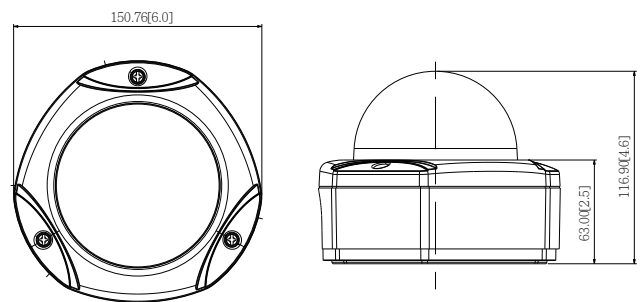

PHOTO INDICATION

DIMENSION DIAGRAM

Unit: mm [inch]

ACCESSORY OPTIONS

Dome Cover		
PDCX-1101		4-inch, smoke, vandal proof

Popular Mounting Solutions	
Surface	Accessories not required
Wall	PMAX-0308 
Pendant	PMAX-0101 + PMAX-0103 
Corner	PMAX-0101 + PMAX-0305 + PMAX-0402 
Pole	PMAX-0101 + PMAX-0305 + PMAX-0503 
Flush	PMAX-1003 
Gang Box	PMAX-0804 

* For more mounting solutions, please refer to Project Planner on www.acti.com

PRODUCT SPECIFICATION**E84****• Device**

Device Type	Outdoor Dome Camera
Image Sensor	Progressive Scan CMOS
Sensor Size	1/2.8"
Day / Night	Yes
Superior Low Light Sensitivity	Yes
Minimum Illumination	Color: 0.1 lux at F1.4 (30 IRE, 2400°K); B/W: 0 lux (IR LED on)
Color to B/W switch	ISP based switch, configurable
Mechanical IR Cut Filter	Yes
IR Sensitivity Range	700~1100nm
IR LED	IR LED x 15 (850nm)
IR Working Distance	15 m (0 lux, 30 IRE, Gain 255, Auto shutter mode)
Electronic Shutter	1/5 ~ 1/2,000 sec (manual mode); 1/5 ~ 1/10,000 sec (auto mode)

• Interface

Local Storage	MicroSDHC/MicroSDXC memory card slot (card not included)
---------------	--

• General

Power Source / Consumption	PoE Class 2 (IEEE802.3af) / 4.95 W (IR on)
Weight	1015 g (2.24 lb)
Dimensions (Ø x H)	150.76 mm x 116.9 mm (6" x 4.6")
Environmental Casing	Weatherproof (IP66 rated); Vandal proof (IK10 rated); Transparent dome cover
Mount Type	Surface, Pendant, Wall, Corner, Pole, Flush, Gang box
Starting Temperature	-20°C ~ 50°C (-4°F ~ 122°F)
Operating Temperature	-40°C ~ 50°C (-40°F ~ 122°F)
Operating Humidity	10% ~ 85% RH
Approvals	CE (EN 55022 Class B, EN 55024), FCC (Part15 Subpart B Class B), IK10, IP66, NEMA 4X