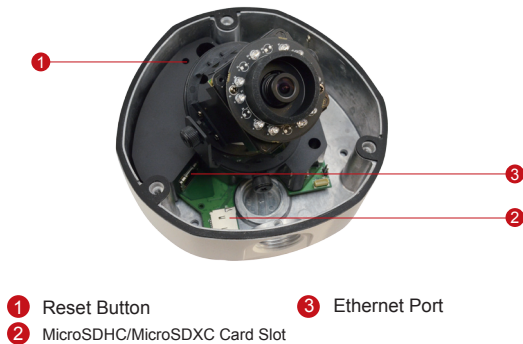

E84

2MP Outdoor Dome with D/N, IR, Basic WDR, SLLS, Vari-focal Lens

- 2 Megapixel with 1080p
- Day & Night with Superior Low Light Sensitivity and IR LED
- Vari-focal Lens with f2.8~12mm / F1.4
- Basic WDR (72 dB)
- 30 fps at 1920 x 1080
- Weatherproof (IP66) and Vandal Proof (IK10)

PHOTO INDICATION

DIMENSION DIAGRAM

Unit: mm [inch]

ACCESSORY OPTIONS

Dome Cover		
PDCX-1101		4-inch, smoke, vandal proof

Popular Mounting Solutions	
Surface	Accessories not required
Wall	PMAX-0308 
Pendant	PMAX-0101 + PMAX-0103 
Corner	PMAX-0101 + PMAX-0305 + PMAX-0402 
Pole	PMAX-0101 + PMAX-0305 + PMAX-0503 
Flush	PMAX-1003 
Gang Box	PMAX-0804 

* For more mounting solutions, please refer to Project Planner on www.acti.com

PRODUCT SPECIFICATION**E84****• Device**

Device Type	Outdoor Dome Camera
Image Sensor	Progressive Scan CMOS
Sensor Size	1/2.8"
Day / Night	Yes
Superior Low Light Sensitivity	Yes
Minimum Illumination	Color: 0.1 lux at F1.4 (30 IRE, 2400°K); B/W: 0 lux (IR LED on)
Color to B/W switch	ISP based switch, configurable
Mechanical IR Cut Filter	Yes
IR Sensitivity Range	700~1100nm
IR LED	IR LED x 15 (850nm)
IR Working Distance	15 m (0 lux, 30 IRE, Gain 255, Auto shutter mode)
Electronic Shutter	1/5 ~ 1/2,000 sec (manual mode); 1/5 ~ 1/10,000 sec (auto mode)

• Interface

Local Storage	MicroSDHC/MicroSDXC memory card slot (card not included)
---------------	--

• General

Power Source / Consumption	PoE Class 2 (IEEE802.3af) / 4.95 W (IR on)
Weight	1015 g (2.24 lb)
Dimensions (Ø x H)	150.76 mm x 116.9 mm (6" x 4.6")
Environmental Casing	Weatherproof (IP66 rated); Vandal proof (IK10 rated); Transparent dome cover
Mount Type	Surface, Pendant, Wall, Corner, Pole, Flush, Gang box
Starting Temperature	-20°C ~ 50°C (-4°F ~ 122°F)
Operating Temperature	-40°C ~ 50°C (-40°F ~ 122°F)
Operating Humidity	10% ~ 85% RH
Approvals	CE (EN 55022 Class B, EN 55024), FCC (Part15 Subpart B Class B), IK10, IP66, NEMA 4X