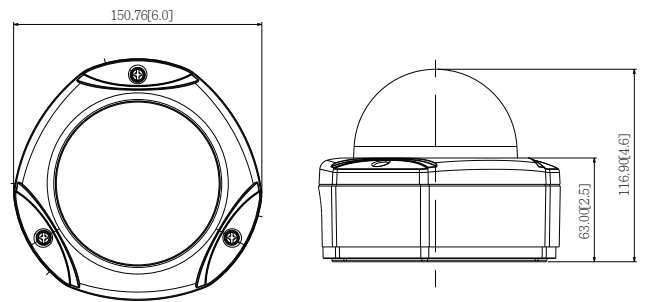

PHOTO INDICATION

- 1 Reset Button
- 2 MicroSDHC/MicroSDXC Card Slot
- 3 Ethernet Port

DIMENSION DIAGRAM

Unit: mm [inch]

ACCESSORY OPTIONS

Dome Cover		
PDCX-1101		4-inch, smoke, vandal proof

Popular Mounting Solutions	
Surface	Accessories not required
Wall	PMAX-0308 
Pendant	PMAX-0101 + PMAX-0103 
Corner	PMAX-0101 + PMAX-0305 + PMAX-0402 
Pole	PMAX-0101 + PMAX-0305 + PMAX-0503 
Flush	PMAX-1003 
Gang Box	PMAX-0804 

* For more mounting solutions, please refer to Project Planner on www.acti.com

PRODUCT SPECIFICATION**E85****• Device**

Device Type	Outdoor Dome Camera
Image Sensor	Progressive Scan CMOS
Sensor Size	1/3"
Day / Night	Yes
Superior Low Light Sensitivity	No
Minimum Illumination	Color: 0.1 lux at F1.4 (30 IRE, 2400°K); B/W: 0 lux (IR LED on)
Color to B/W switch	ISP based switch, configurable
Mechanical IR Cut Filter	Yes
IR Sensitivity Range	700~1100nm
IR LED	IR LED x 15 (850nm)
IR Working Distance	15 m (0 lux, 30 IRE, Gain 255, Auto shutter mode)
Electronic Shutter	1/5 ~ 1/2,000 sec (manual mode); 1/5 ~ 1/10,000 sec (auto mode)

• Interface

Local Storage	MicroSDHC/MicroSDXC memory card slot (card not included)
---------------	----------------------------------------------------------

• General

Power Source / Consumption	PoE Class 2 (IEEE802.3af) / 5.39 W (IR on)
Weight	1015 g (2.24 lb)
Dimensions (Ø x H)	150.76 mm x 116.9 mm (6" x 4.6")
Environmental Casing	Weatherproof (IP66 rated); Vandal proof (IK10 rated); Transparent dome cover
Mount Type	Surface, Pendant, Wall, Corner, Pole, Flush, Gang box
Starting Temperature	-20°C ~ 50°C (-4°F ~ 122°F)
Operating Temperature	-40°C ~ 50°C (-40°F ~ 122°F)
Operating Humidity	10% ~ 85% RH
Approvals	CE (EN 55022 Class B, EN 55024), FCC (Part15 Subpart B Class B), IK10, IP66, NEMA 4X