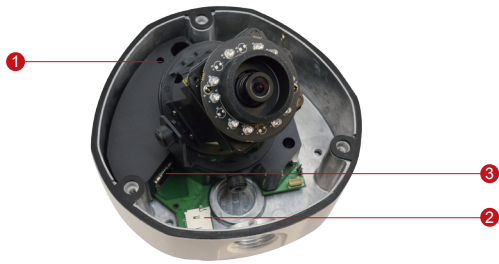

E85

1MP Outdoor Dome with D/N, IR, Superior WDR, Vari-focal Lens

- 1 Megapixel with 720p
- Day & Night with IR LED
- Vari-focal Lens with f2.8-12mm/ F1.4
- Superior WDR (107 dB)
- 30 fps at 1280 x 720
- Weatherproof (IP66) and Vandal Proof (IK10)

PHOTO INDICATION

- 1 Reset Button
- 2 MicroSDHC/MicroSDXC Card Slot
- 3 Ethernet Port

DIMENSION DIAGRAM

Unit: mm [inch]

ACCESSORY OPTIONS

Dome Cover		
PDCX-1101		4-inch, smoke, vandal proof

Popular Mounting Solutions	
Surface	Accessories not required
Wall	PMAX-0308 
Pendant	PMAX-0101 + PMAX-0103 
Corner	PMAX-0101 + PMAX-0305 + PMAX-0402 
Pole	PMAX-0101 + PMAX-0305 + PMAX-0503 
Flush	PMAX-1003 
Gang Box	PMAX-0804 

* For more mounting solutions, please refer to Project Planner on www.acti.com

PRODUCT SPECIFICATION**E85****• Device**

Device Type	Outdoor Dome Camera
Image Sensor	Progressive Scan CMOS
Sensor Size	1/3"
Day / Night	Yes
Superior Low Light Sensitivity	No
Minimum Illumination	Color: 0.1 lux at F1.4 (30 IRE, 2400°K); B/W: 0 lux (IR LED on)
Color to B/W switch	ISP based switch, configurable
Mechanical IR Cut Filter	Yes
IR Sensitivity Range	700~1100nm
IR LED	IR LED x 15 (850nm)
IR Working Distance	15 m (0 lux, 30 IRE, Gain 255, Auto shutter mode)
Electronic Shutter	1/5 ~ 1/2,000 sec (manual mode); 1/5 ~ 1/10,000 sec (auto mode)