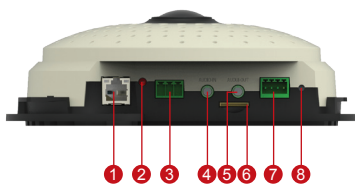

## 3MP Indoor Fisheye Dome with D/N, Superior WDR, Fixed Lens

- 3 Megapixel
- Day & Night
- Hemispheric Fisheye Lens with f1.19mm / F2.0
- Superior WDR (107 dB)
- 15 fps at 2048 x 1536

### PHOTO INDICATION

- |                          |                                 |
|--------------------------|---------------------------------|
| 1 Ethernet Port          | 5 Audio output                  |
| 2 Power LED              | 6 MicroSDHC/MicroSDXC Card Slot |
| 3 Digital Input & Output | 7 DC 12V Power Input            |
| 4 Audio Input            | 8 Reset Button                  |

**• Lens**

Focal Length / Aperture	Fixed (Fisheye lens), f1.19 mm / F2.0
Iris	Fixed iris
Focus	Fixed focus
Mount Type	Board mount
Horizontal Viewing Angle	180°

**• Video**

Compression	H.264, MJPEG
Max. Frame Rate vs. Resolution	15 fps at 2048 x 1536; 15 fps at 640 x 480; 15 fps 320 x 240
Mode	Fisheye view, 180° /360° Panorama, ePTZ
Multi-Streaming	Simultaneous dual streams based on two configurations
Bit Rate	28 Kbps - 6 Mbps (per stream)
Bit Rate Mode	Constant, Variable
Image Enhancement	Superior WDR (107 dB); White balance: automatic, hold and manual; Brightness; Contrast; Sharpness (auto); Automatic gain control; Digital noise reduction; Flickerless
Privacy Mask	4 configurable regions
Text Overlay	User defined text on video
Image Orientation	Image flip and mirror

**• Interface**

Digital Input	1, Terminal block
Digital Output	1, Terminal block
Local Storage	MicroSDHC/MicroSDXC memory card slot (card not included)

**• General**

Power Source / Consumption	PoE Class 2 (IEEE 802.3af) / 4.5 W; DC 12V / 3.5 W
Weight	338 g (0.75 lb)
Dimensions (Ø x H)	150mm x 48mm (5.91" x 1.90")
Mount Type	Surface, Pendant, Wall, Corner, Pole, Flush, Gang box
Starting Temperature	-10 °C - 50 °C (14 °F - 122 °F)
Operating Temperature	-10 °C - 50 °C (14 °F - 122 °F)
Operating Humidity	10% ~ 85% RH
Approvals	CE (EN 55022 Class B, EN 55024), FCC (Part15 Subpart B Class B)