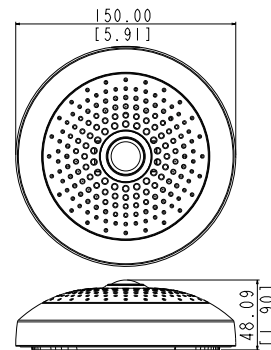

## 3MP Indoor Fisheye Dome with D/N, Superior WDR, Fixed Lens

- 3 Megapixel
- Day & Night
- Hemispheric Fisheye Lens with f1.19mm / F2.0
- Superior WDR (107 dB)
- 15 fps at 2048 x 1536

### PHOTO INDICATION

- |                          |                                 |
|--------------------------|---------------------------------|
| 1 Ethernet Port          | 5 Audio output                  |
| 2 Power LED              | 6 MicroSDHC/MicroSDXC Card Slot |
| 3 Digital Input & Output | 7 DC 12V Power Input            |
| 4 Audio Input            | 8 Reset Button                  |

### DIMENSION DIAGRAM

Unit: mm [inch]