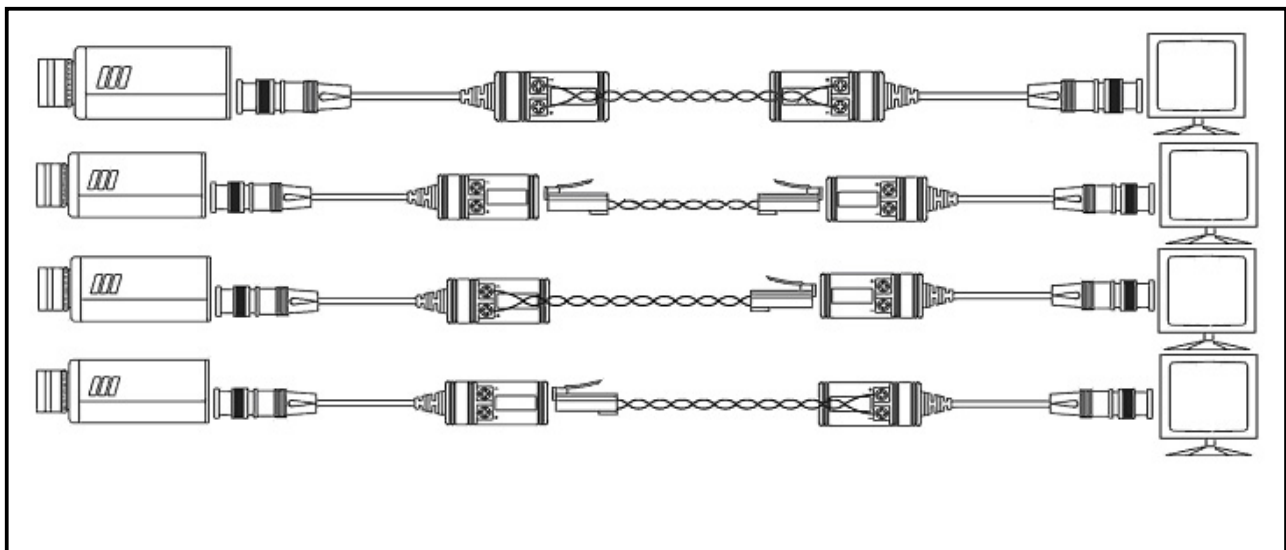

Installation: 4 possible connection methods