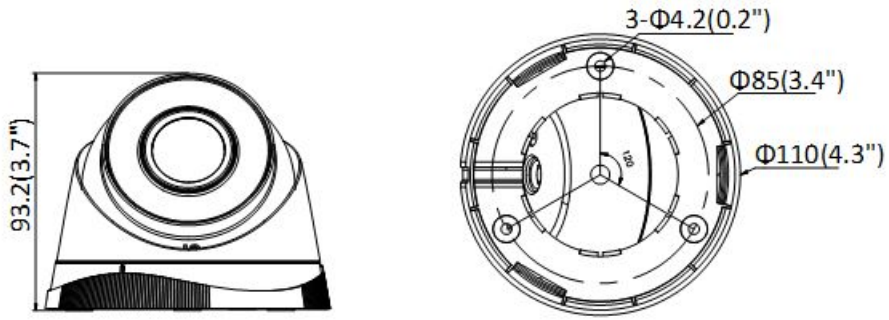

Dimensions

Unit: mm (inch)