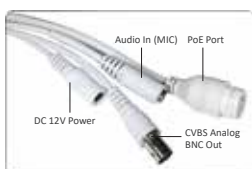

DIMENSION

* Unit : mm (Inch)

SPECIFICATION

DESCRIPTION	CTP-TLF14NHV
Image Sensor	1/3" CMOS
Effective Pixels	2592 x 1520
Electronic Shutter	1/25s ~ 1/100000s
Min. Illumination	Color: 0.05lux@F1.2, AGC ON, B/W: 0lux with IR
Lens	3.6mm MP Fixed Lens
Lens Angle	Horizontal: 72°
Lens Mount	M12 Mount
WDR	True WDR
BLC	Yes
DNR	2D / 3D DNR
Video Compression	H.265 MP, H.264 BL / MP / HP, MJPEG
Audio Compression	G.711A / G.711U
Bit Rate	64Kbps ~ 10Mbps
Encode Mode	VBR / CBR
Image Quality	Five Levels under VBR; Freely Adjustable under CBR
Resolution	4MP (2592 x 1520), 3MP (2304 x 1296), 1080P (1920 x 1080), 720P (1280 x 720), D1, CIF, 480 x 240
Multi-Stream	4MP (1~30fps) / 3MP (1~30fps) / 1920 x 1080 (1~30fps) / 720P (1~30fps) / 720P (1~30fps) / D1 (1~30fps) / CIF (1~30fps) / D1 (1~30fps) / 480 x 240 (1~30fps) / CIF (1~30fps)
Image Setting	ROI, Saturation, Brightness, Hue, Contrast, WDR, Sharpness, DNR, etc.
Network	RJ45
Video Output	CVBS (BNC x 1)
Audio	One-way Audio (MIC In x 1)
Card Storage	No
RS485	No
Alarm Input	No
Alarm Output	No
Remote Monitoring	Browser, CVMS, Mobile CVMS
Supported Browsers	IE / Chrome / Firefox / Safari
Online Connection	Max. 10 Online Users
Protocol	TCP/IP, UDP, DHCP, NTP, RTSP, PPPoE, DDNS, SMTP, FTP
Connection Protocol	ONVIF
Storage	Network Remote Storage
Smart Alarm	Motion Alarm
Intelligent Analysis	PEA / OSC / AVD
Day & Night	True
IR Distance	60ft.*
IR LED (Count)	24 (Φ4 12mil)
Weatherproof	IP66
Angle Adjustment	Horizontal: 0° ~ 68°, Vertical: 0° ~ 220°, Rotation: 0° ~ 240°
Power Supply	DC 12V/PoE
Power Consumption (IR Off)	<2.5W
Power Consumption (IR On)	<4W
Working Environment	-22°F ~ 140°F (-30°C ~ 60°C), 10% ~ 90% Relative Humidity
Dimension	Φ4.6" x 3.6" (Φ116mm x 91mm)
Weight	605g

*IR distance range varies depending on the environment

FEATURE

Our IP cameras offer a complete set of input and output connectors for easy installation.

- Built-in PoE (Power over Ethernet) Port
- DC 12V Power
- CVBS Analog BNC Out
- Audio In (MIC)