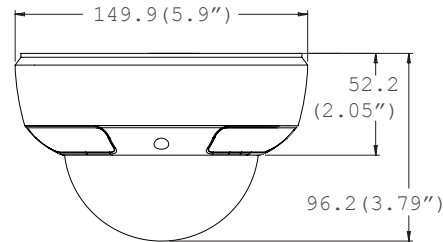

Dimensions (unit : mm)

Summary

The High Resolution Vandal Dome Camera V362DIR is the finest vandal dome camera with an affordable price. With its innovative features and sleek attractive design, the camera is ideal for a wide range of video surveillance applications. This electronic day and night camera offers a 2.8-11mm varifocal lens, 85ft Range IR, and powerful features like Dynamic Range Compressor, Highlight Masking Exposure, and Back Light Compensation. All the camera's functions can be easily programmed with its built-in joystick and on-screen display.

Features

- 1/3" CCD
- High Resolution 580 TV Lines
- 2.8~11mm Varifocal Auto Iris Lens
- 85ft Range IR with Intelligent Camera Sync
- Electronic Day and Night
- DRC (Dynamic Range Compressor)
- HME (Highlight Masking Exposure)
- SLC (Side Light Compensation)
- Programmable Privacy Zones (4) & Motion Detection
- AGC (Auto Gain Control)
- BLC (Back Light Compensation)
- AWB (Auto White Balance)
- Mirror
- Easy Icon Driven OSD Menu with Built-in Joystick
- IP66 Certified (Weatherproof)
- Auto Sensing 24VAC/12VDC with Line Lock
- Secondary Video-BNC Output
- Video Test Output Included

Specifications

VIDEO	
Image Sensor	1/3" CCD
Total Pixels	811 (H) x 508 (V), 411K Pixels
Effective Pixels	768 (H) x 494 (V)
Scanning System	525 Lines, 2 : 1 Interlace
Frequency	15.734KHz (H), 59.95Hz (V)
Synchronization	Internal / Auto
Horizontal Resolution	540 TV Lines [Color], 580 TV Lines [B&W]
Minimum Illumination	F1.2 (30IRE): 0.1 Lux [Color] F1.2 (30IRE): 0.0 Lux [B&W]
S/N Ratio	50dB (AGC off)
Video Output	CVBS: 1.0Vp-p / 75 Ω
LENS	
Focal Length	2.8-11mm
Lens Type	DC Auto Iris
IR Distance	85ft Range IR
OPERATIONAL	
Lens	MANUAL / DC (0-31)
Shutter Speed	1/60s-1/100000s
Back Light Compensation	OFF / ON (0-255)
Auto Gain Control	30DB / 33DB / 36DB
White Balance	AWC / ATW / MANUAL / PUSHLOCK
Day and Night	AUTO / COLOR / B&W
Mirror	OFF / ON
Sharpness	0-49
Gamma	USER / 0.45 / 0.60 / 1.0
Side Light Compensation	OFF / ON (0-50)
Highlight Masking Exposure	OFF / ON (0-155)
Dynamic Range Compressor	OFF / ON
Motion Detection	1 Programmable Zone
Privacy Zones	4 Programmable Zones
Dead Pixel Cancellation	OFF / ON
Title	Up to 15 Characters
Language	ENGLISH / CHINESE
ENVIRONMENTAL	
Operating Temperature	-10°C ~ 55°C (14°F ~ 131°F)
Operating Humidity	Less than 90% (Non-Condensing)
Storage Temperature	-20°C ~ 70°C (-4°F ~ 158°F)
IP Rating	IP66 (Protects against dust and high pressure water.)
ELECTRICAL	
Power Requirement	Dual (DC12V & AC24V)
Power Consumption	DC12V: 1.8W, 150mA / LED ON 5.0W, 416.7mA AC24V: 1.8W, 75mA / LED ON 4.6W, 191.7mA
MECHANICAL	
Housing Material	Aluminum Housing
Dome Cover Material	Polycarbonate
Dimensions	∅149.9 X 96.2 mm (∅5.9 X 3.79 in)
Weight	2.10 lbs