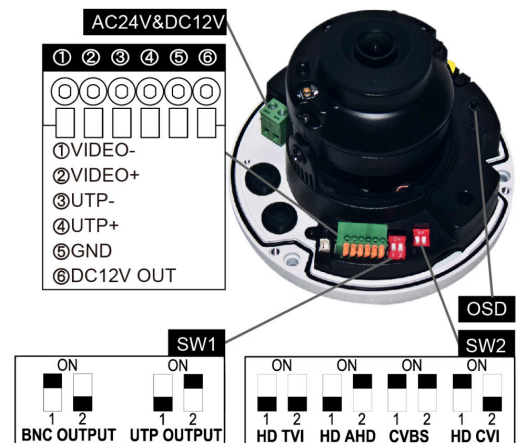

## PAR-ALLDRXIR28BD

5 Megapixel TVI/AHD/CVI/Analog Outdoor Dome with Internal Built-in Balun & BNC, 65' IR Range, D-WDR, Dual Voltage

### Features

- 5 Megapixel Resolution (TVI/AHD)  
4 Megapixel Resolution (CVI)
- All-in-One Technology (TVI/AHD/CVI/Analog 960h)
- Fixed Lens
- True Day/Night
- D-WDR
- 65' Smart IR Range
- Up The Cable (UTC) Function
- IK10 Vandal Resistant
- IP67 Weather Resistant
- Internal Built-in Balun and BNC, without Camera Leads
- Built-in 12vDC Output, 100mA Max
- Dual Voltage
- Through InVid Tech DVR: Free App, CMS & MAC Client

Camera	PAR-ALLDRXIR2812BD
Filter	Removable IR Cut Filter
Image Sensor	1/2.8" 5M Progressive Scan CMOS
Pixels	2688(H)×1944(V)
Horizontal Resolution	5MP
Minimum Lux	0 Lux (when 3pcs high power LED on)
Vertical Frequency	NTSC:60Hz PAL:50Hz
Scanning System	Progressive
S/N Ratio	≥50dB
Electronic Shutter	NTSC:1/60-1/60,000S PAL:1/50-1/50,000S
Lens	2.8mm IR Lens
White Balance	ATW
AUTO Gain Control	ON
DNR	OFF/ON
Day&Night	AUTO/Color/BW/Ext
Available IR Distance	65.6 ft
Video Output	TVI/AHD: 5MP 20 fps, 4MP @30 fps CVI: 4MP @30 fps CVBS
Video Output By Default	TVI
IP Rating	IP67 94.5-5.5 mm external wiring)
Housing	IK10
Power Supply	DC12V&AC24V
Current consumption	DC12V:400mA(MAX)/ AC24V:180mA(MAX)
Weight	1000g (35.28oz)
Dimension	4.49×3.22" (114×81.8mm)
Storage Temperature	-22°F ~ 140°F (-30°+60°C)
Operating Temperature	-22°F ~ 104°F (-30°+40°C)

### Ordering Information

PAR-ALLDRXIR28BD: 5 Megapixel Dome, 2.8mm