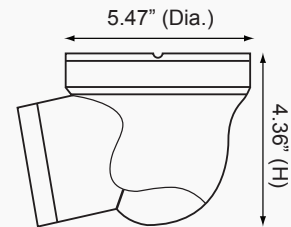

**INT
3**

Specifications

Image Sensor	1/3" Sony Super HAD II™ CCD	White Balance	ATW / Outdoor / Indoor / Manual / AWC (1,700°K – 11,000°K)
Resolution.....	650 TV lines	Intensifier3®	Auto / Off (selectable 2x – 512x)
Minimum Illumination.....	0.00002 lux	Motion Detection.....	On / Off (8 programmable zones)
Total Pixels	811 (H) x 508 (V)	Privacy Masking	On / Off (12 programmable zones)
Effective Pixels	768 (H) x 494 (V)	Speco DNR.....	On / Off (level adjustable)
TV System.....	NTSC	Digital Zoom	On / Off (1x - 16x)
Scanning Frequency.....	15.734kHz (H) / 59.94Hz (V)	DIS.....	On / Off
Scanning System.....	2:1 interlace	Sharpness	On / Off (level adjustable)
Synchronization	Internal	Flip / Mirror	On / Off
S/N Ratio	More than 52dB	Power Consumption	12VDC, 400mA / 24VAC, 170mA
Video Output.....	CVBS: 1.0Vp-p / 75 ohms	Power Supply	12VDC / 24VAC dual voltage operation (power supply not included)
Electronic Shutter Speed.....	1/60 sec. - 1/120,000 sec.	Operating Temperature.....	- 4° F – 140° F
OSD.....	Available	Dimensions	4.36" (H) x 5.47" (Dia.)
WDR.....	On / Off (level adjustable)	Weight	3.08 lbs.
Backlight Compensation.....	BLC / HLC / Off		
Day/Night.....	Color / BW / Auto		
AGC.....	High / Low / Off		