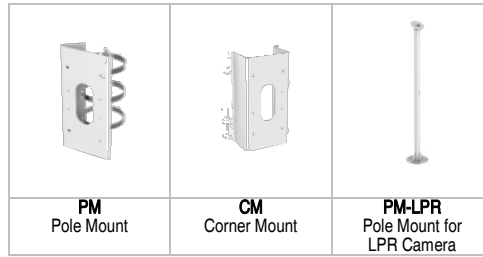

Accessories