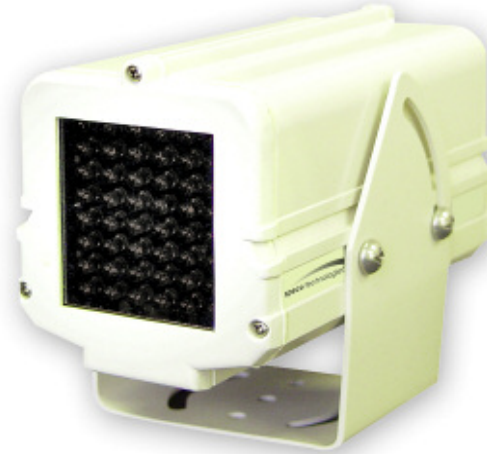

speco technologies®

Indoor/Outdoor Infrared LED Illuminators

IR200

117V Version

IR20024

24V AC Version

Features:

- Indoor/outdoor infrared illuminator ideal for low-light or near total darkness applications
- Offers a 40 foot range and 30 degree horizontal/vertical dispersion angle
- Illuminator is housed in heavy-duty aluminum
- Model# IR200 includes a 110V AC power cord / Power cord not included with the 24V AC version
- Mounting bracket included with both versions

Specifications

- Emits IR at 840nm
- For any low-light application
- Illuminator is housed in heavy duty aluminum
- 40 ft. range & 30° horz./vert. angle dispersion
- Mounting bracket
- Power supply not included on 24V AC version
- 6.5" L x 3.5" W x 4.5" H
- 3 lbs.