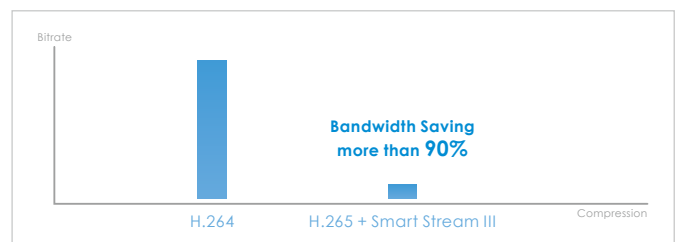

H.265 + Smart Stream III, Ultra-low Bandwidth