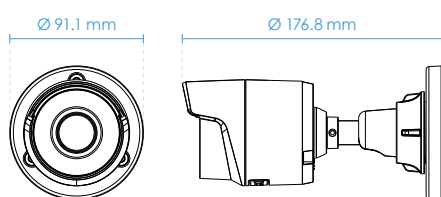

Technical Specifications

Operating System	Microsoft Windows 8/7 Mac 10.12 (Chrome only)
Web Browser	Chrome 58.0 or above Internet Explorer 10/11
Other Players	VLC: 1.1.11 or above QuickTime: 7 or above

Included Accessories

Others	Quick installation guide, alignment sticker, screw pack, cable gland

Dimensions

Compatible Accessories

Mounting Kits