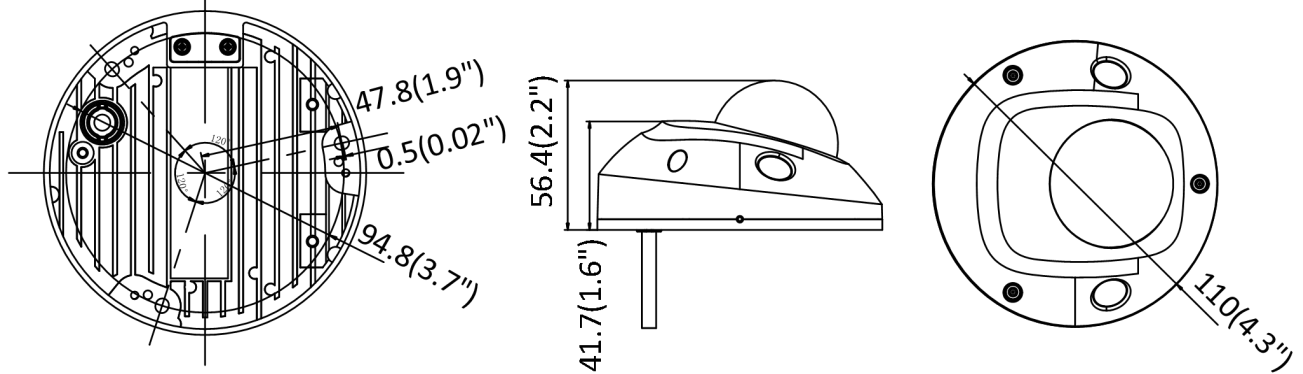

NC326-WDC 2.8mm

6 MP IR Fixed Mini Dome Network Camera

Dimensions

Accessories